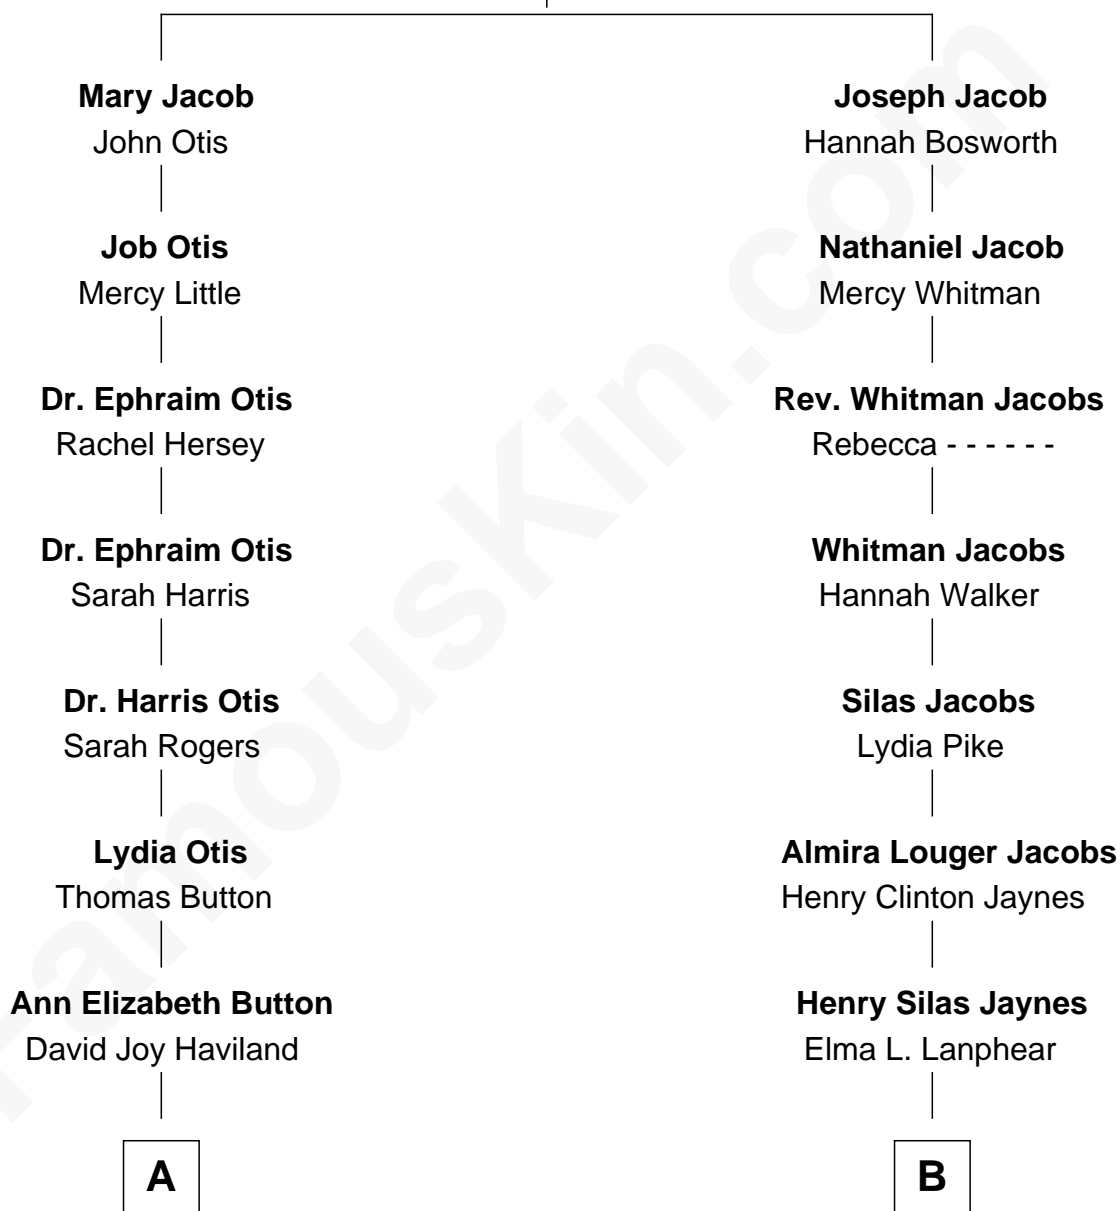

FamousKin.com Relationship Chart of

Willis Carrier

Inventor of Air Conditioning

8th cousin 2 times removed of

Bridget Fonda

Movie Actress

Nicholas Jacob

Mary Gilman

A

Elizabeth R. Haviland
Duane Williams Carrier

Willis Carrier
Inventor of Air Conditioning

B

Herberta Elma Jaynes
William Brace Fonda

Henry Jaynes Fonda
Frances Ford Seymour

Peter H. Fonda
Susan Jane Brewer