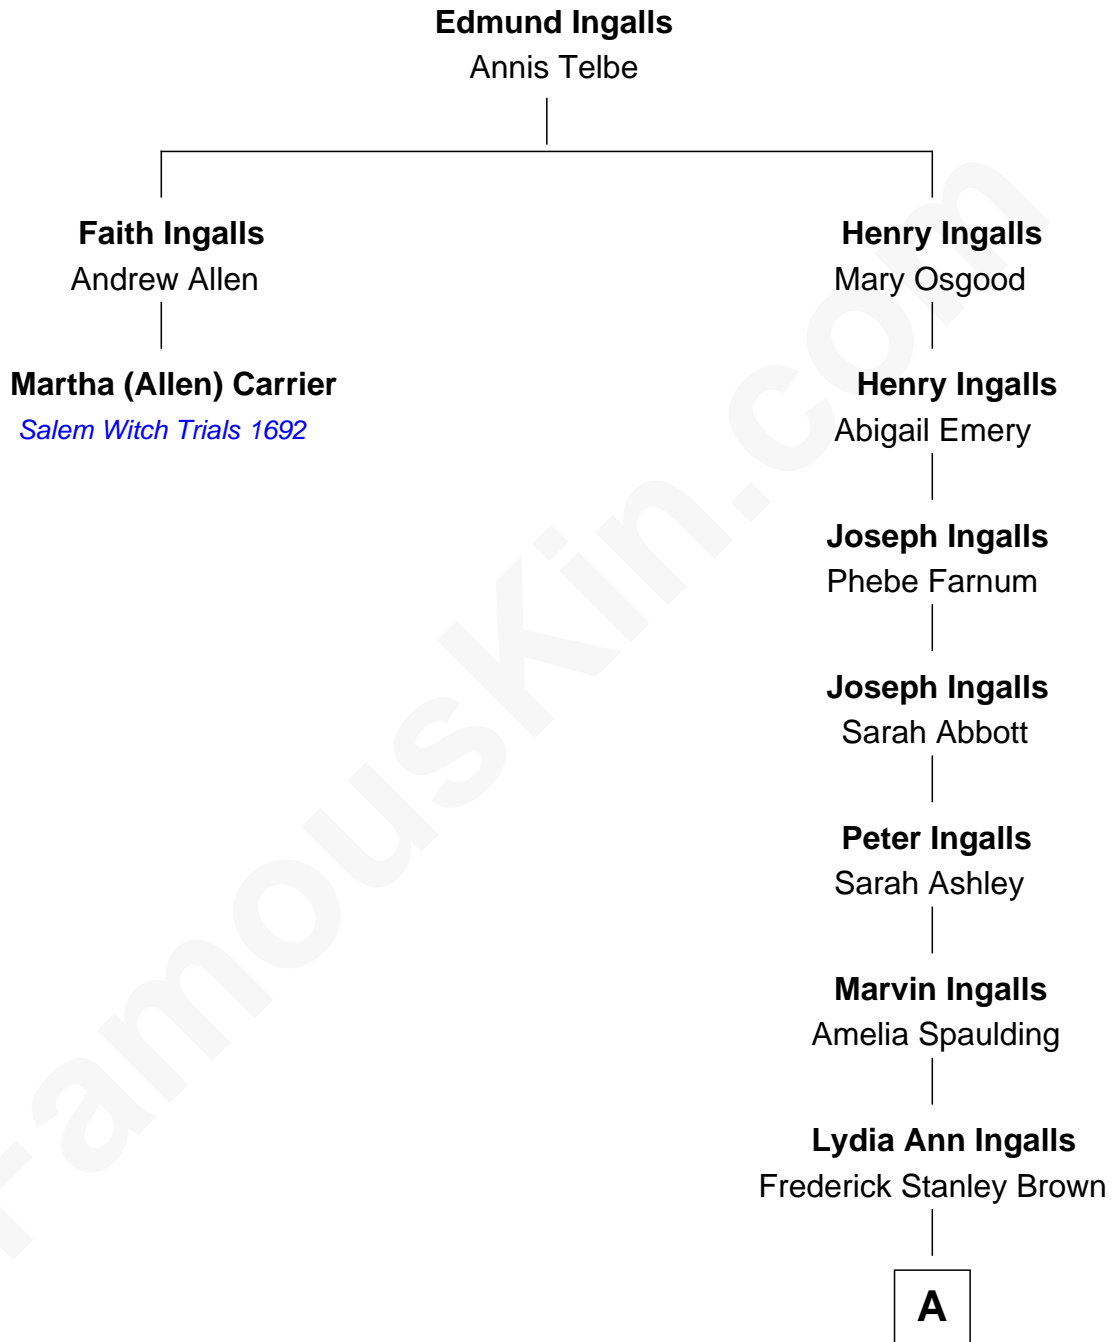

FamousKin.com
Relationship Chart of
Martha (Allen) Carrier

Executed for Witchcraft, Salem 1692

1st cousin 10 times removed of

Annie Proulx

Novelist and Short Story Writer

A

Mary Jane Brown

Edwin Fitch Appley

Nellie May Appley

George Eldridge Geer

Sarah Mayo Geer

Lewis Ardian Gill

Lois Nellie Gill

George Napoleon Proulx

Annie Proulx

Novelist and Short Story Writer