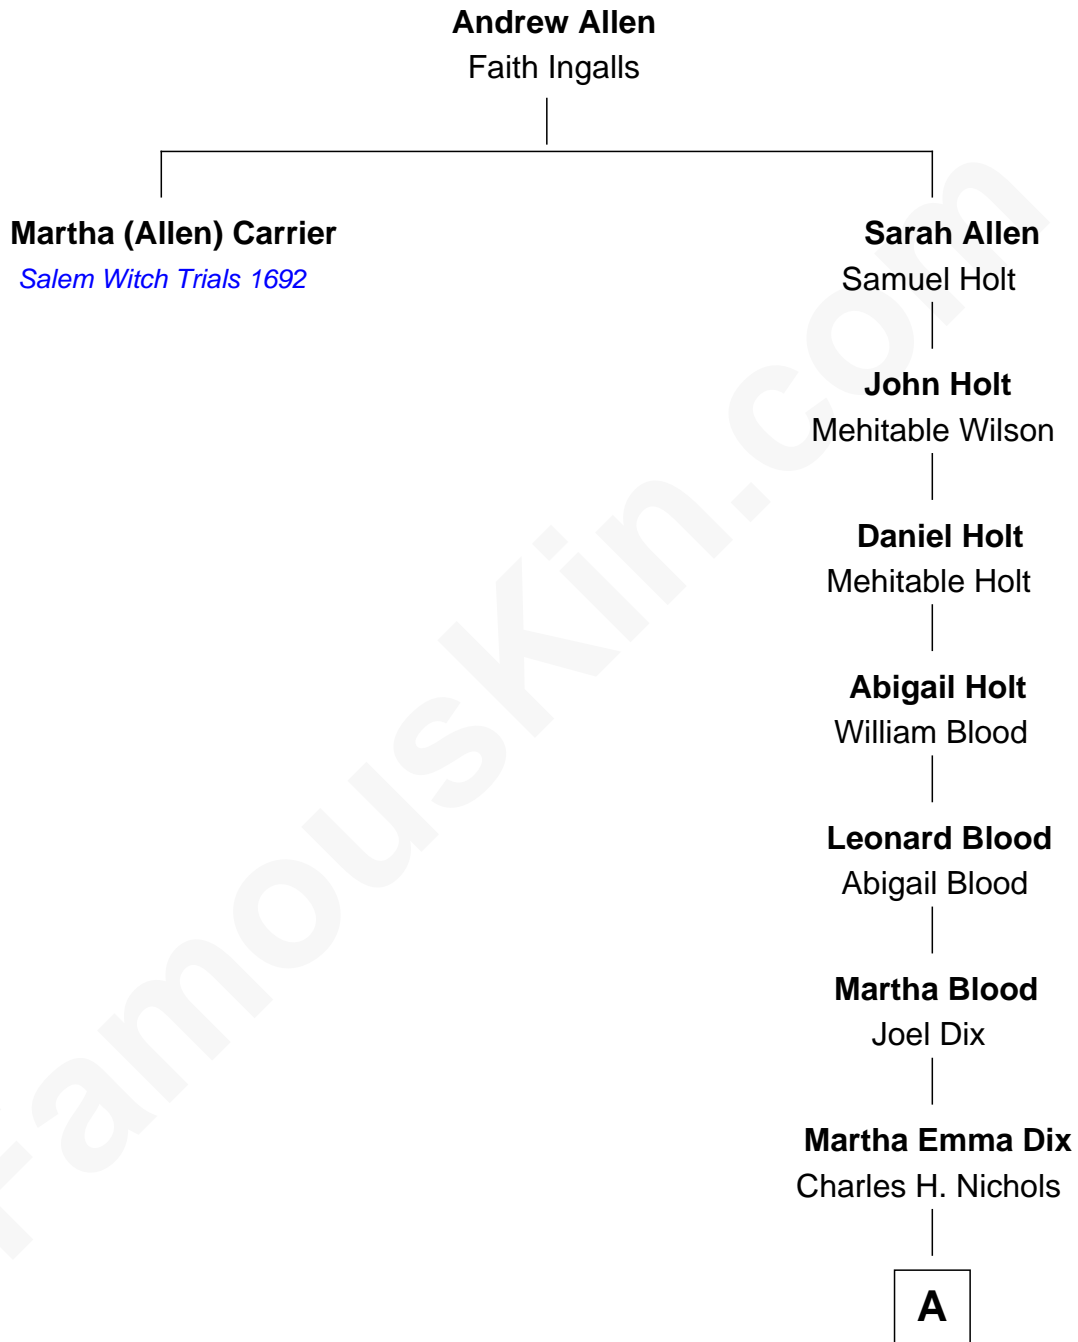

FamousKin.com
Relationship Chart of
Martha (Allen) Carrier

Executed for Witchcraft, Salem 1692

8th great-grandaunt of

John Cena

Movie Actor and WWE Pro Wrestler

A

—
Charles Nichols
Julia Ellen Skelton

—
Natalie Nichols
Ulysses John Lupien