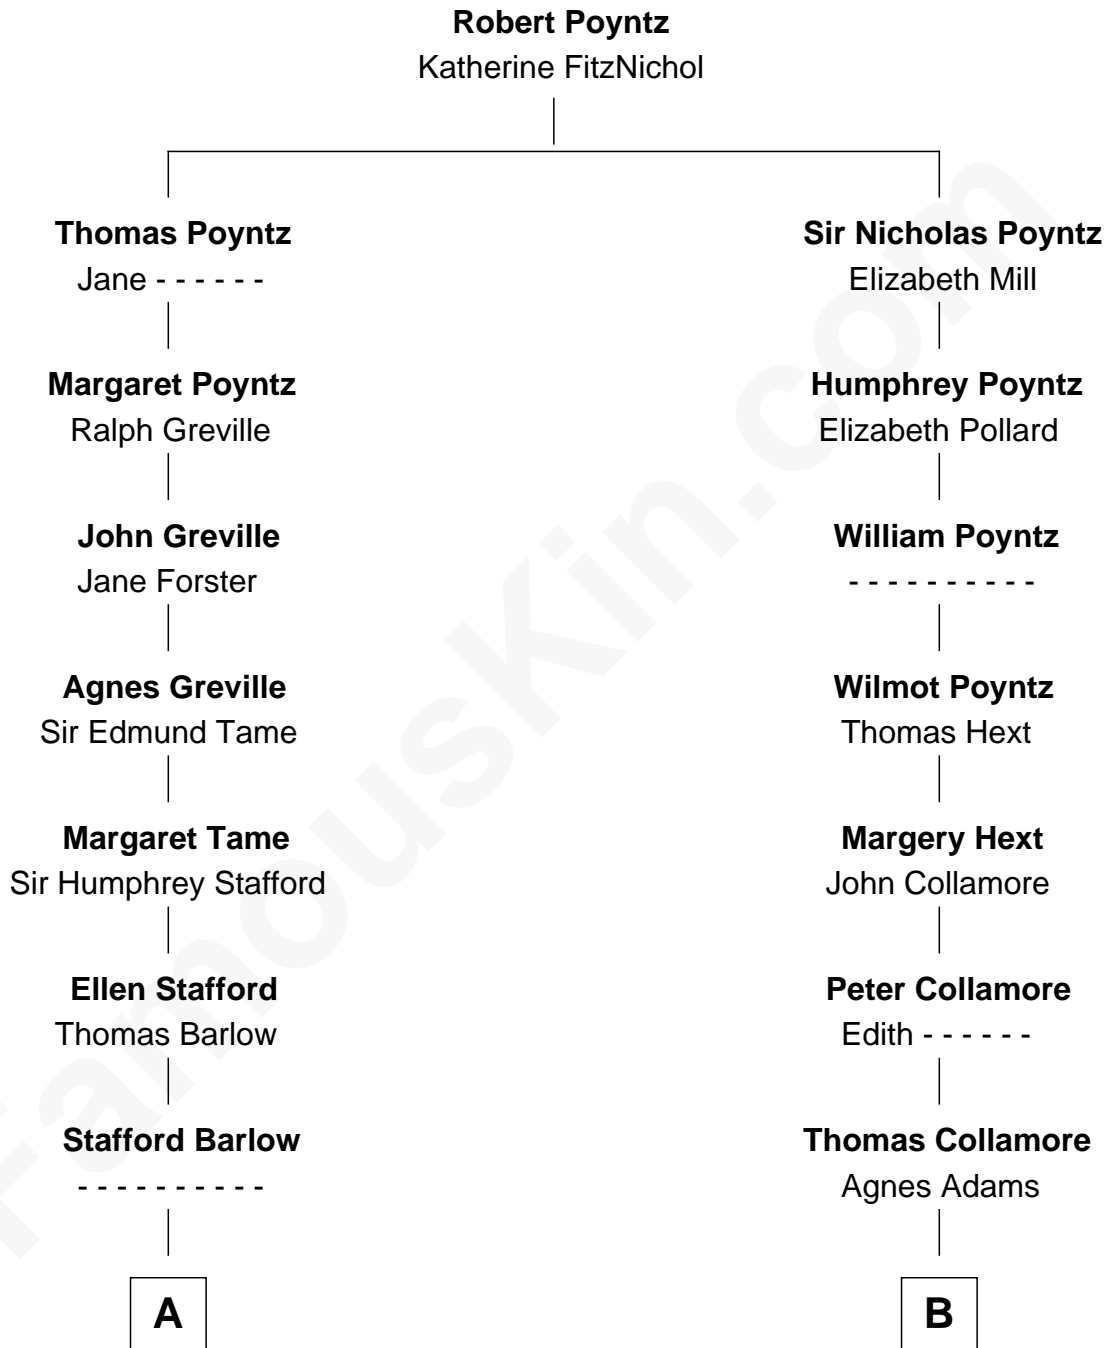

FamousKin.com

Relationship Chart of

Samuel Ward King

15th Governor of Rhode Island

13th cousin 2 times removed of

Owen Brewster

54th Governor of Maine

A

Audrey Barlow

William Almy

Annis Almy

John Greene

Samuel Greene

Mary Gorton

Samuel Greene

Sarah Coggeshall

Mercy Green

John Walton

Welthian Walton

William Borden King

Samuel Ward King

15th Governor of Rhode Island

B

John Collamore