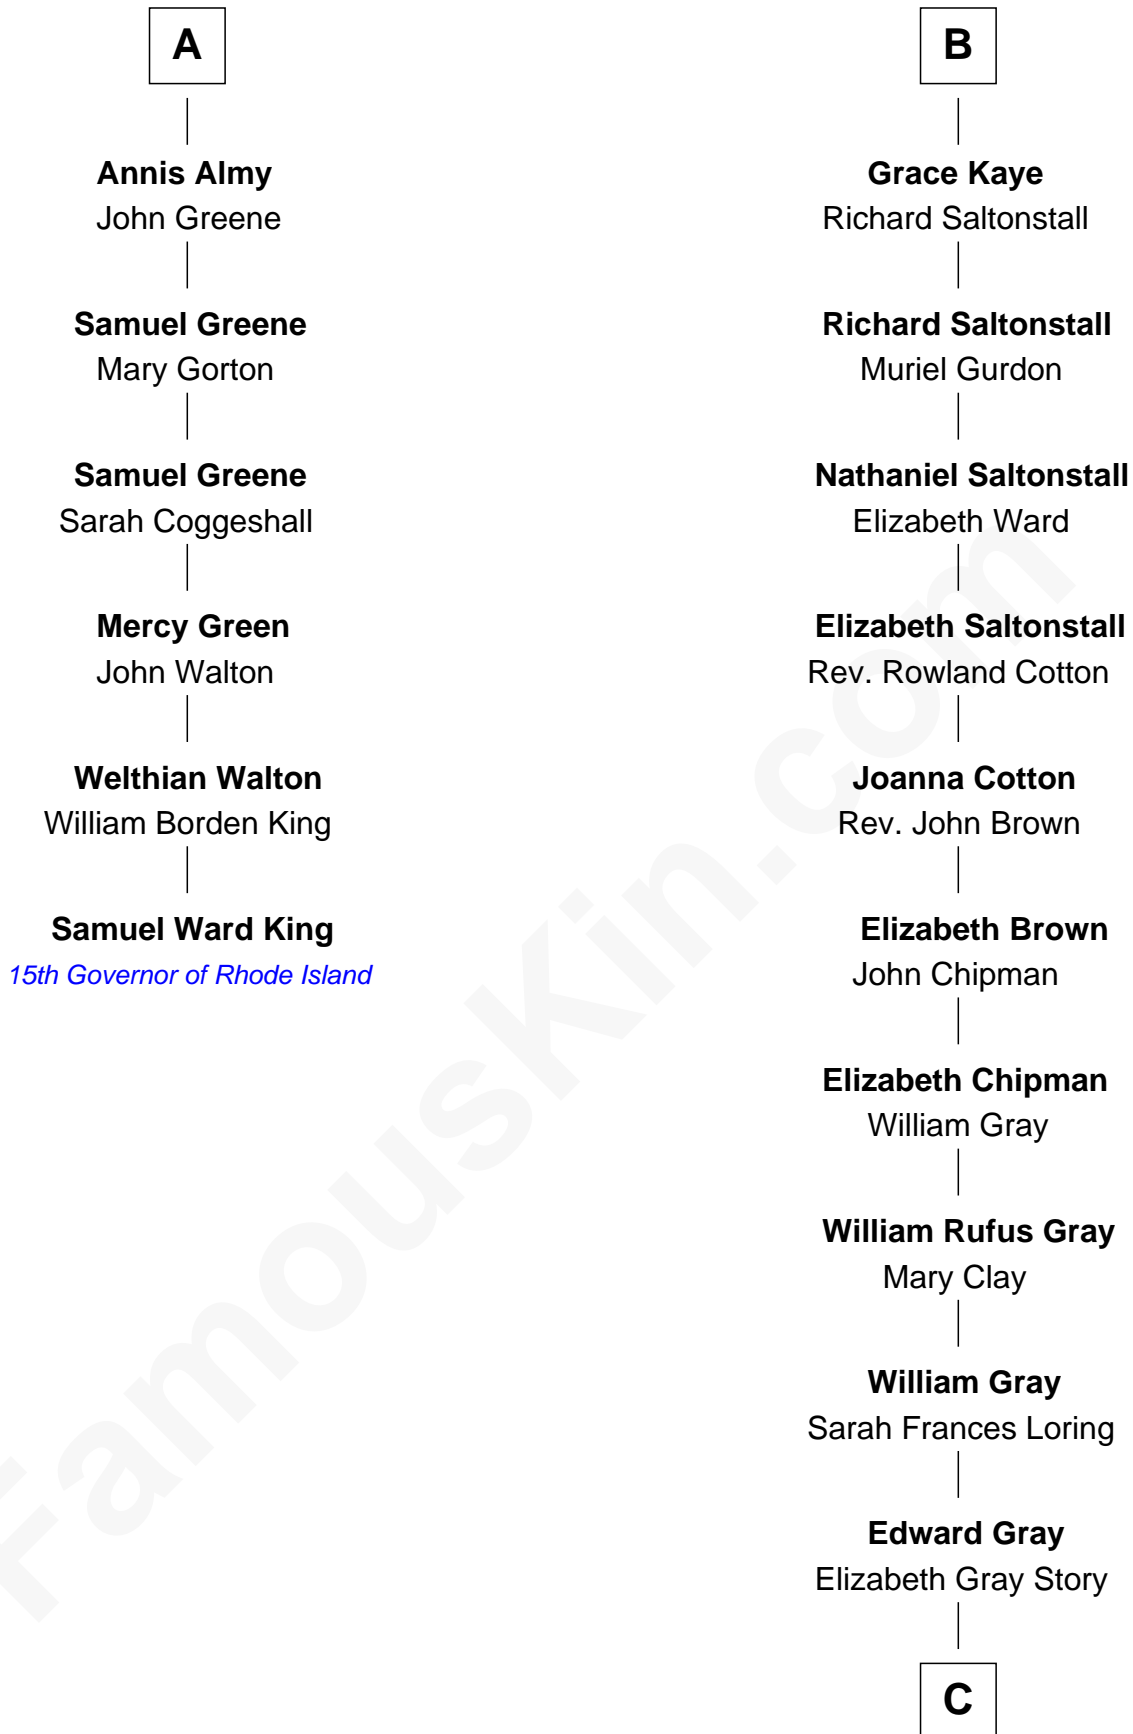

FamousKin.com

Relationship Chart of

Samuel Ward King

15th Governor of Rhode Island

12th cousin 7 times removed of

Story Musgrave

NASA Astronaut

Sir Thomas Aylesbury

Katherine Pabenham

C

Marguerite Gray
John Butler Swann

Marguerite Swann
Percy Musgrave

Story Musgrave
NASA Astronaut

FamousKin.com