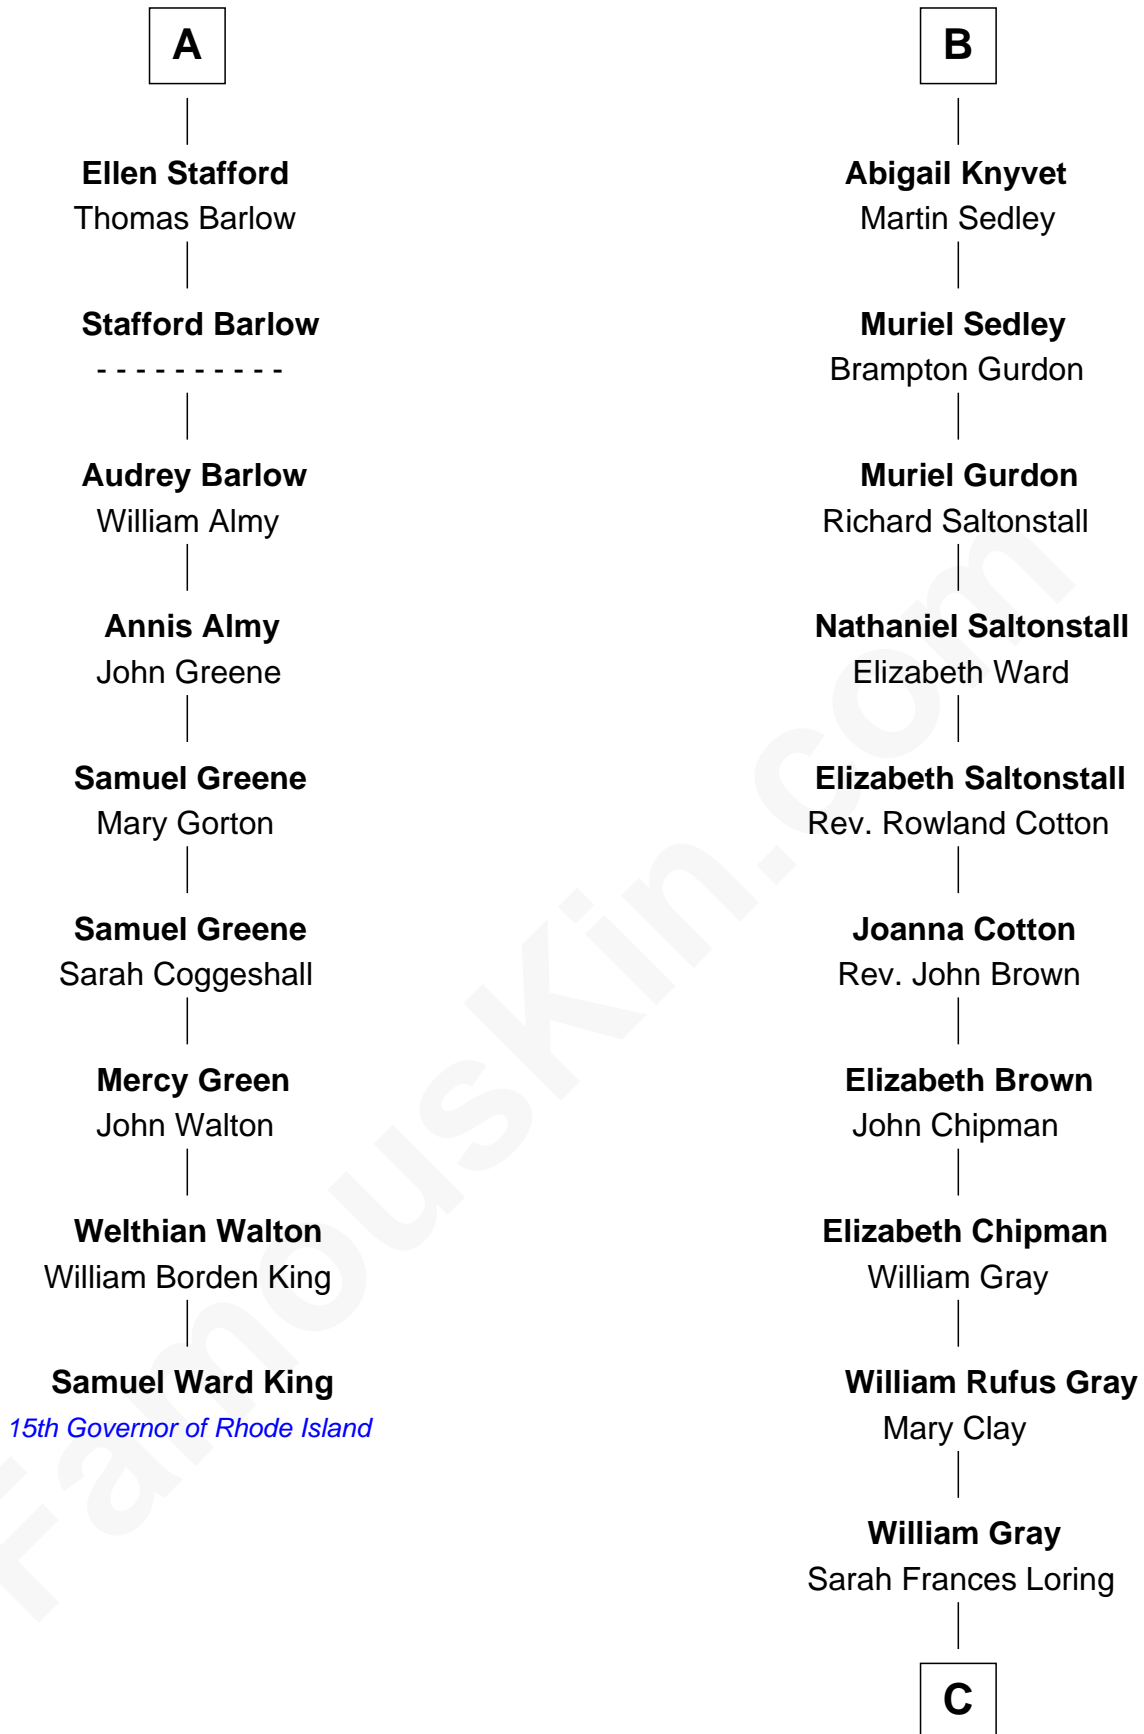

FamousKin.com

Relationship Chart of

Samuel Ward King

15th Governor of Rhode Island

15th cousin 5 times removed of

Story Musgrave

NASA Astronaut

C

Edward Gray

Elizabeth Gray Story

Marguerite Gray

John Butler Swann

Marguerite Swann

Percy Musgrave

Story Musgrave

NASA Astronaut