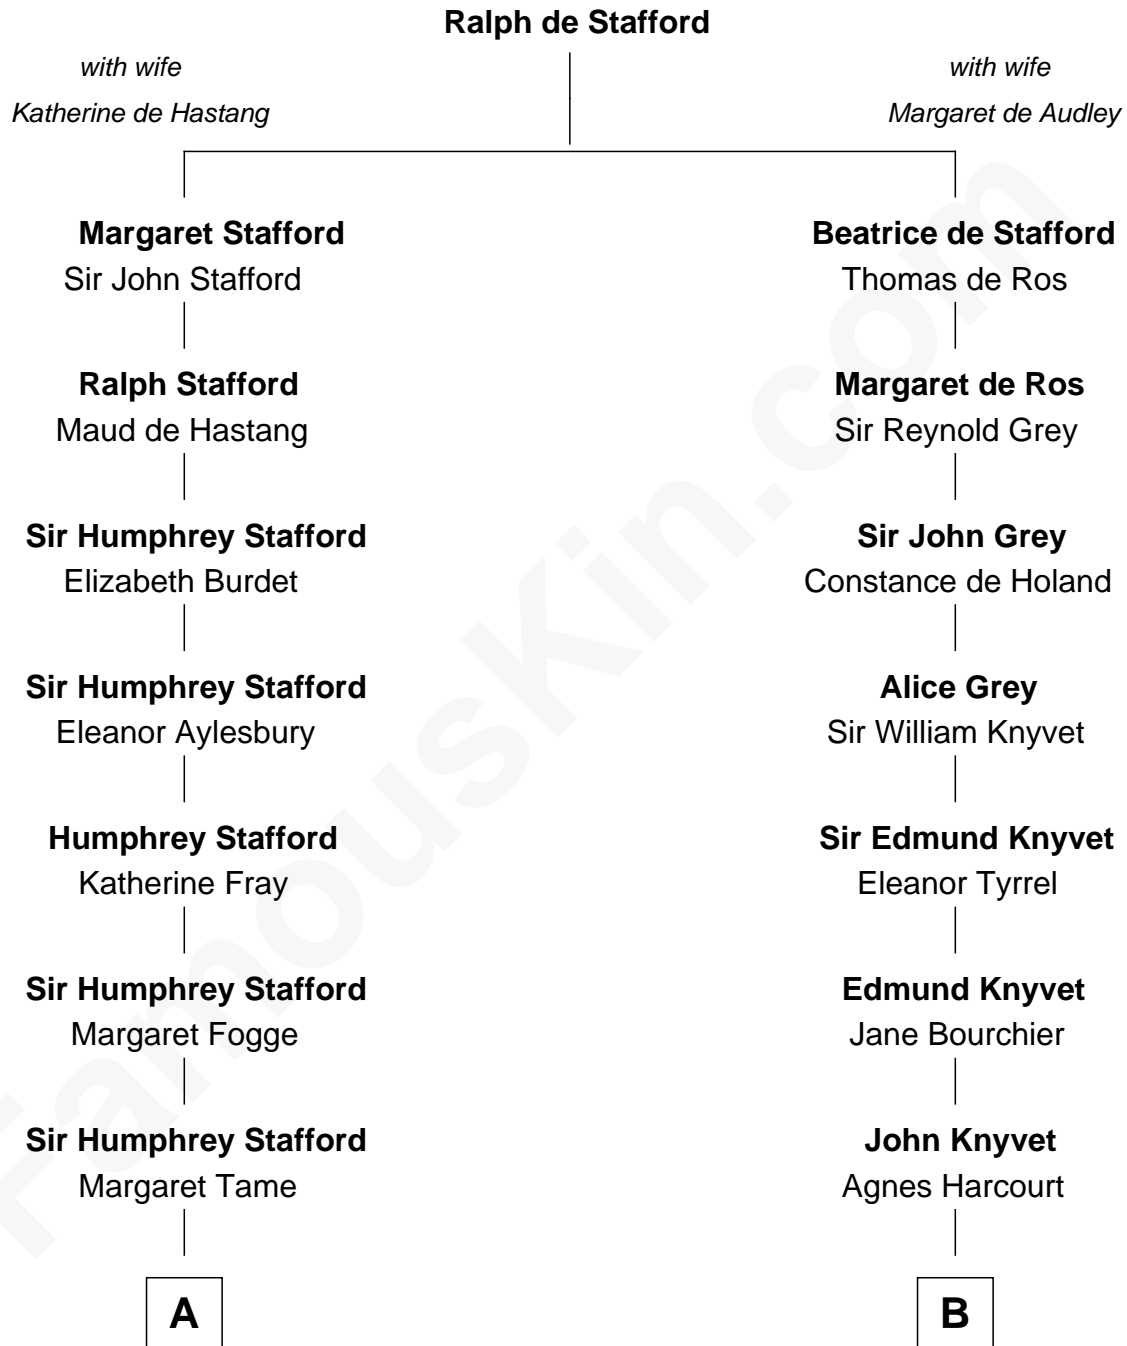

FamousKin.com

Relationship Chart of

Samuel Ward King

15th Governor of Rhode Island

15th cousin 1 time removed of

Horace Gray

U.S. Supreme Court Justice

A

Ellen Stafford
Thomas Barlow

Stafford Barlow

Audrey Barlow
William Almy

Annis Almy
John Greene

Samuel Greene
Mary Gorton

Samuel Greene
Sarah Coggeshall

Mercy Green
John Walton

Welthian Walton
William Borden King