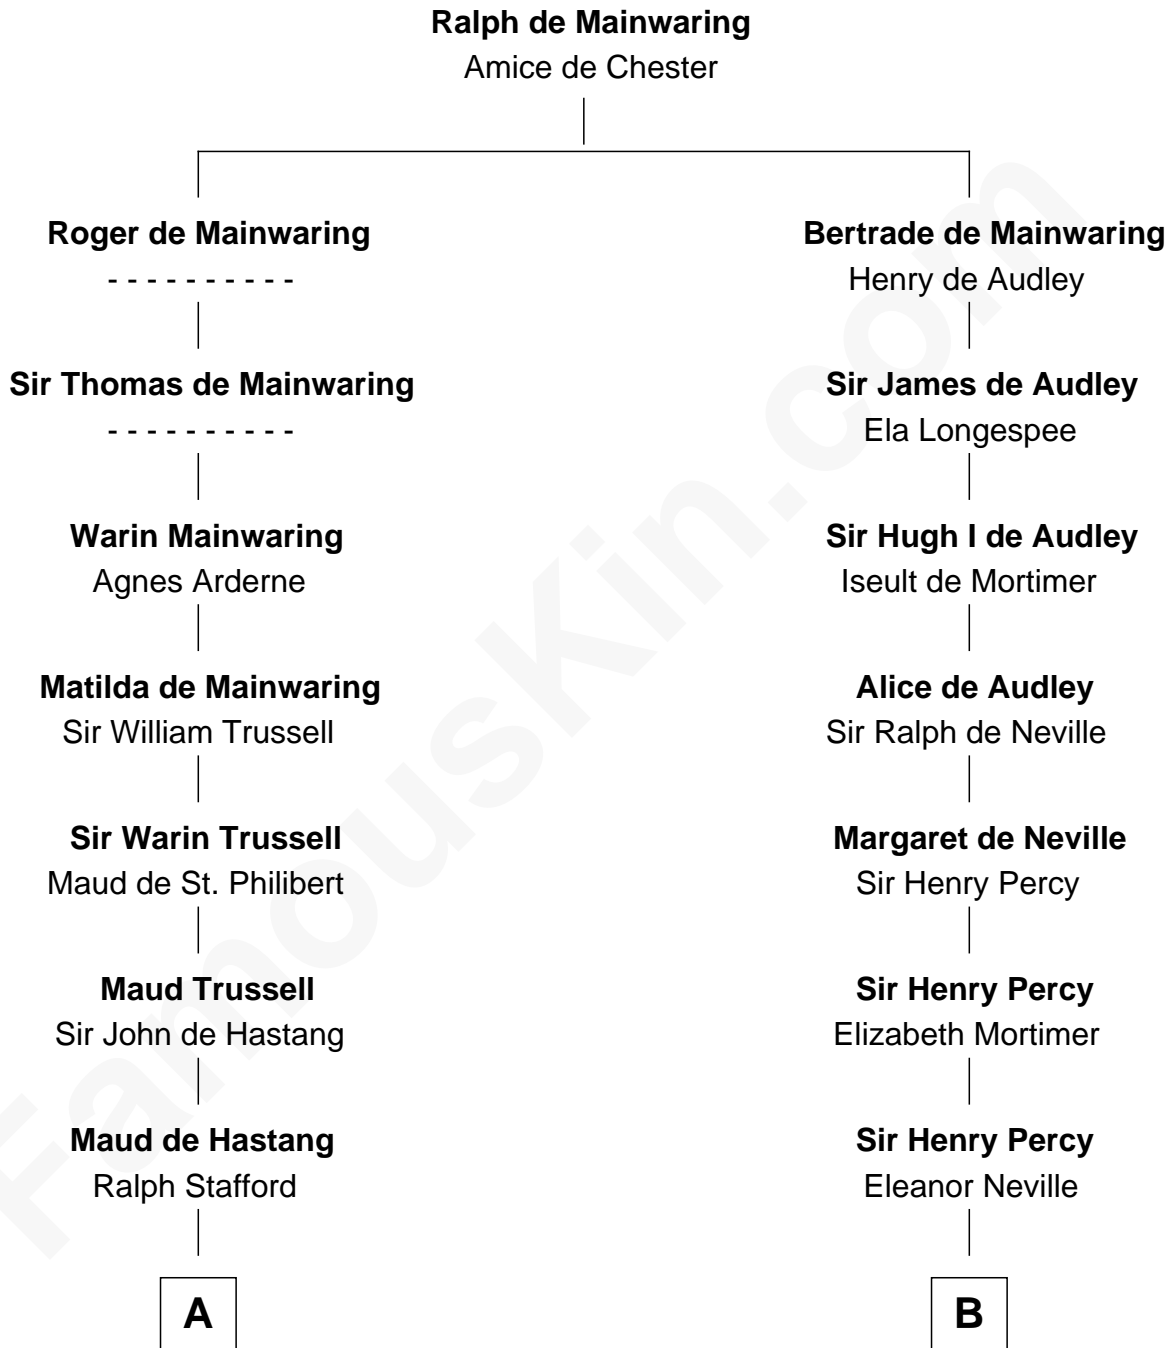

**FamousKin.com**  
**Relationship Chart of**  
**Samuel Ward King**

*15th Governor of Rhode Island*

20th cousin 1 time removed of

**Horace Gray**

*U.S. Supreme Court Justice*

**C**

**Samuel Greene**  
Sarah Coggeshall

**Mercy Green**  
John Walton

**Welthian Walton**  
William Borden King

**Samuel Ward King**  
*15th Governor of Rhode Island*

**D**

**Joanna Cotton**  
Rev. John Brown

**Elizabeth Brown**  
John Chipman

**Elizabeth Chipman**  
William Gray

**Horace Gray**  
Harriet Upham

**Horace Gray**  
*U.S. Supreme Court Justice*