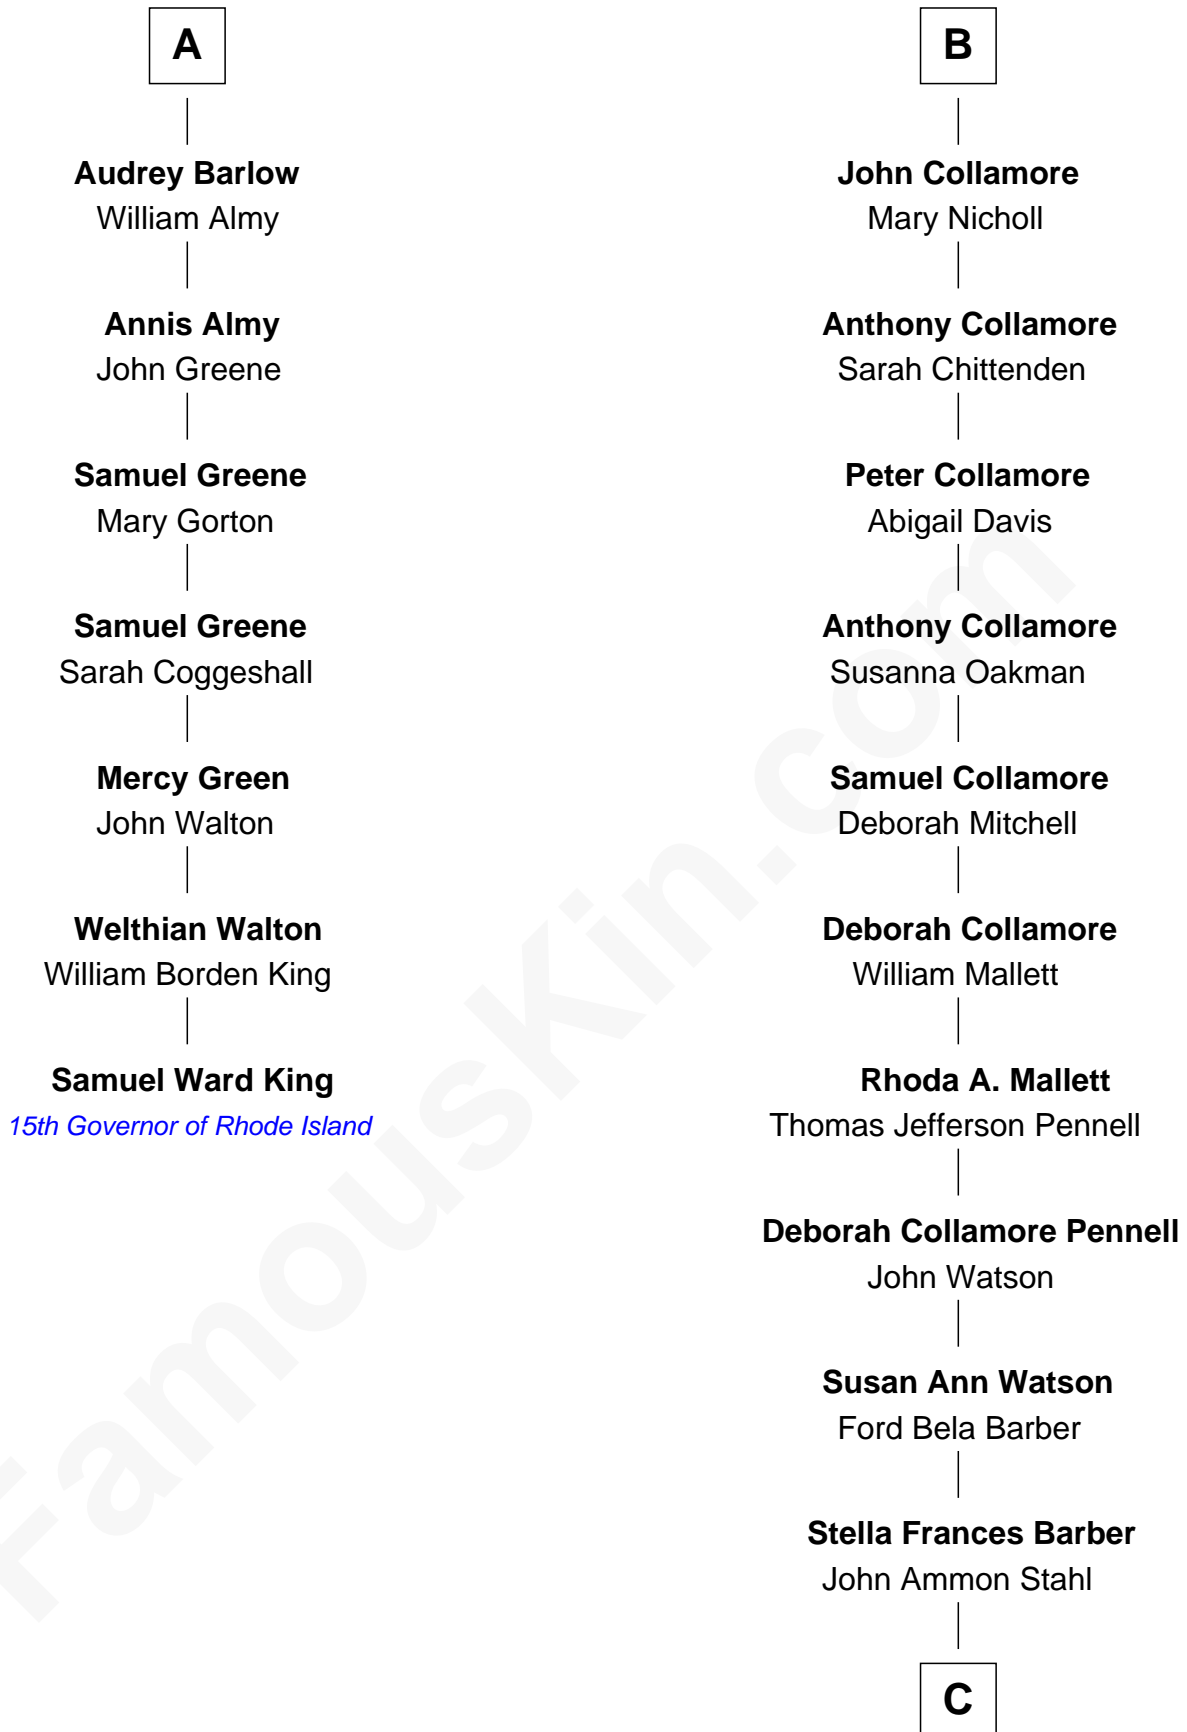

FamousKin.com

Relationship Chart of

Samuel Ward King

15th Governor of Rhode Island

13th cousin 5 times removed of

Warren Buffett

Chairman & CEO, Berkshire Hathaway

C