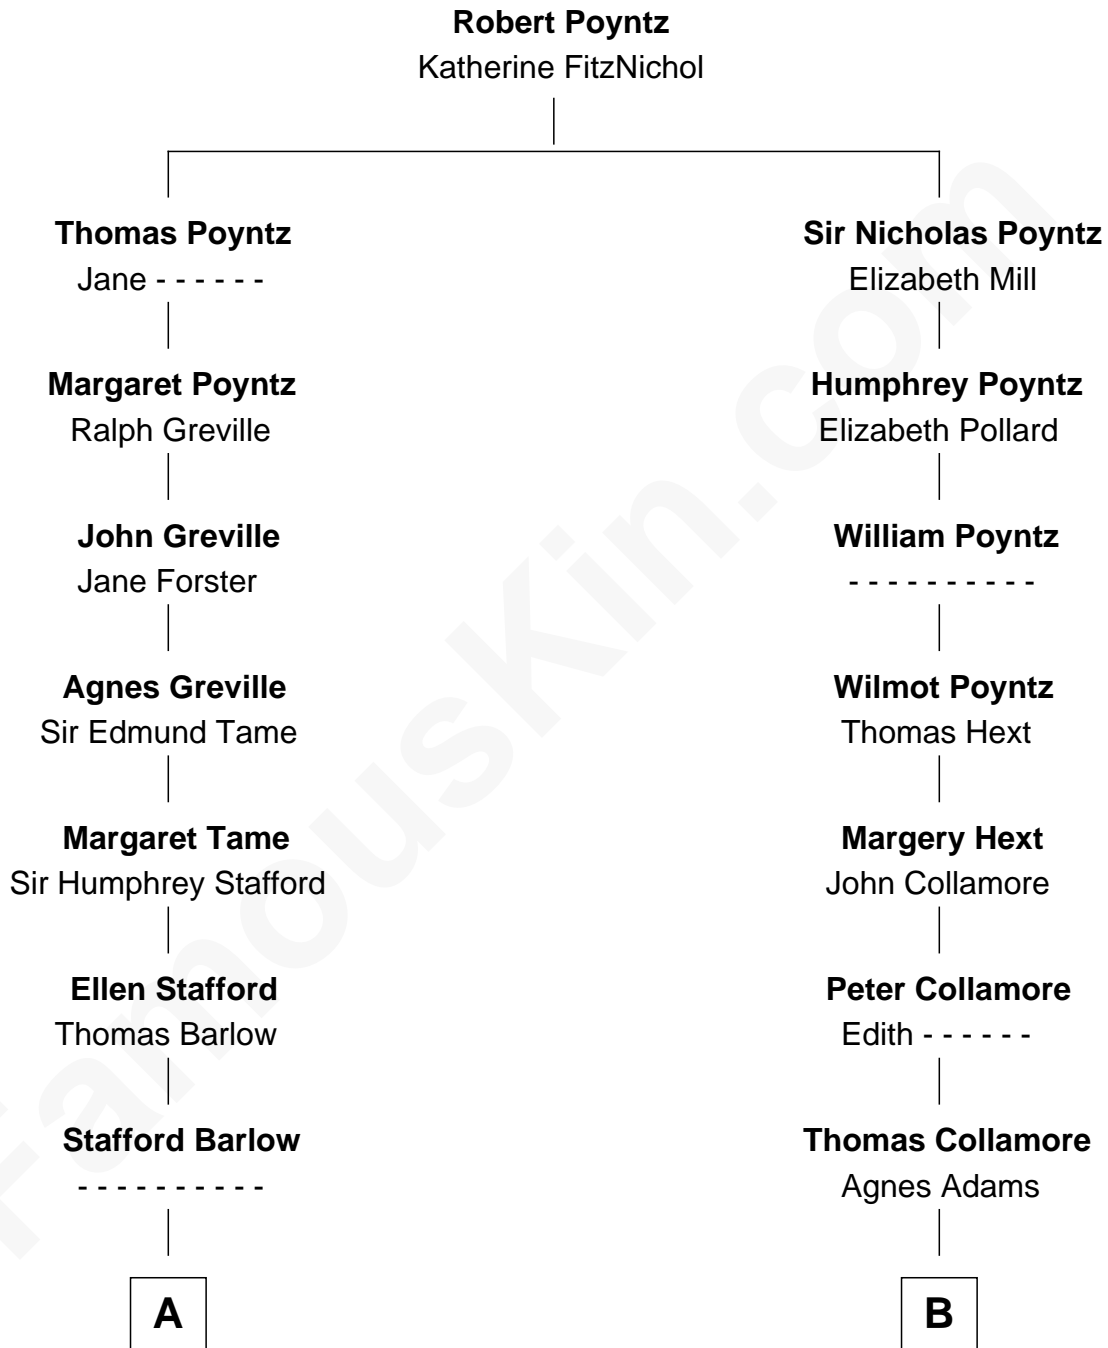

FamousKin.com

Relationship Chart of

Samuel Ward King

15th Governor of Rhode Island

13th cousin 5 times removed of

Warren Buffett

Chairman & CEO, Berkshire Hathaway

C