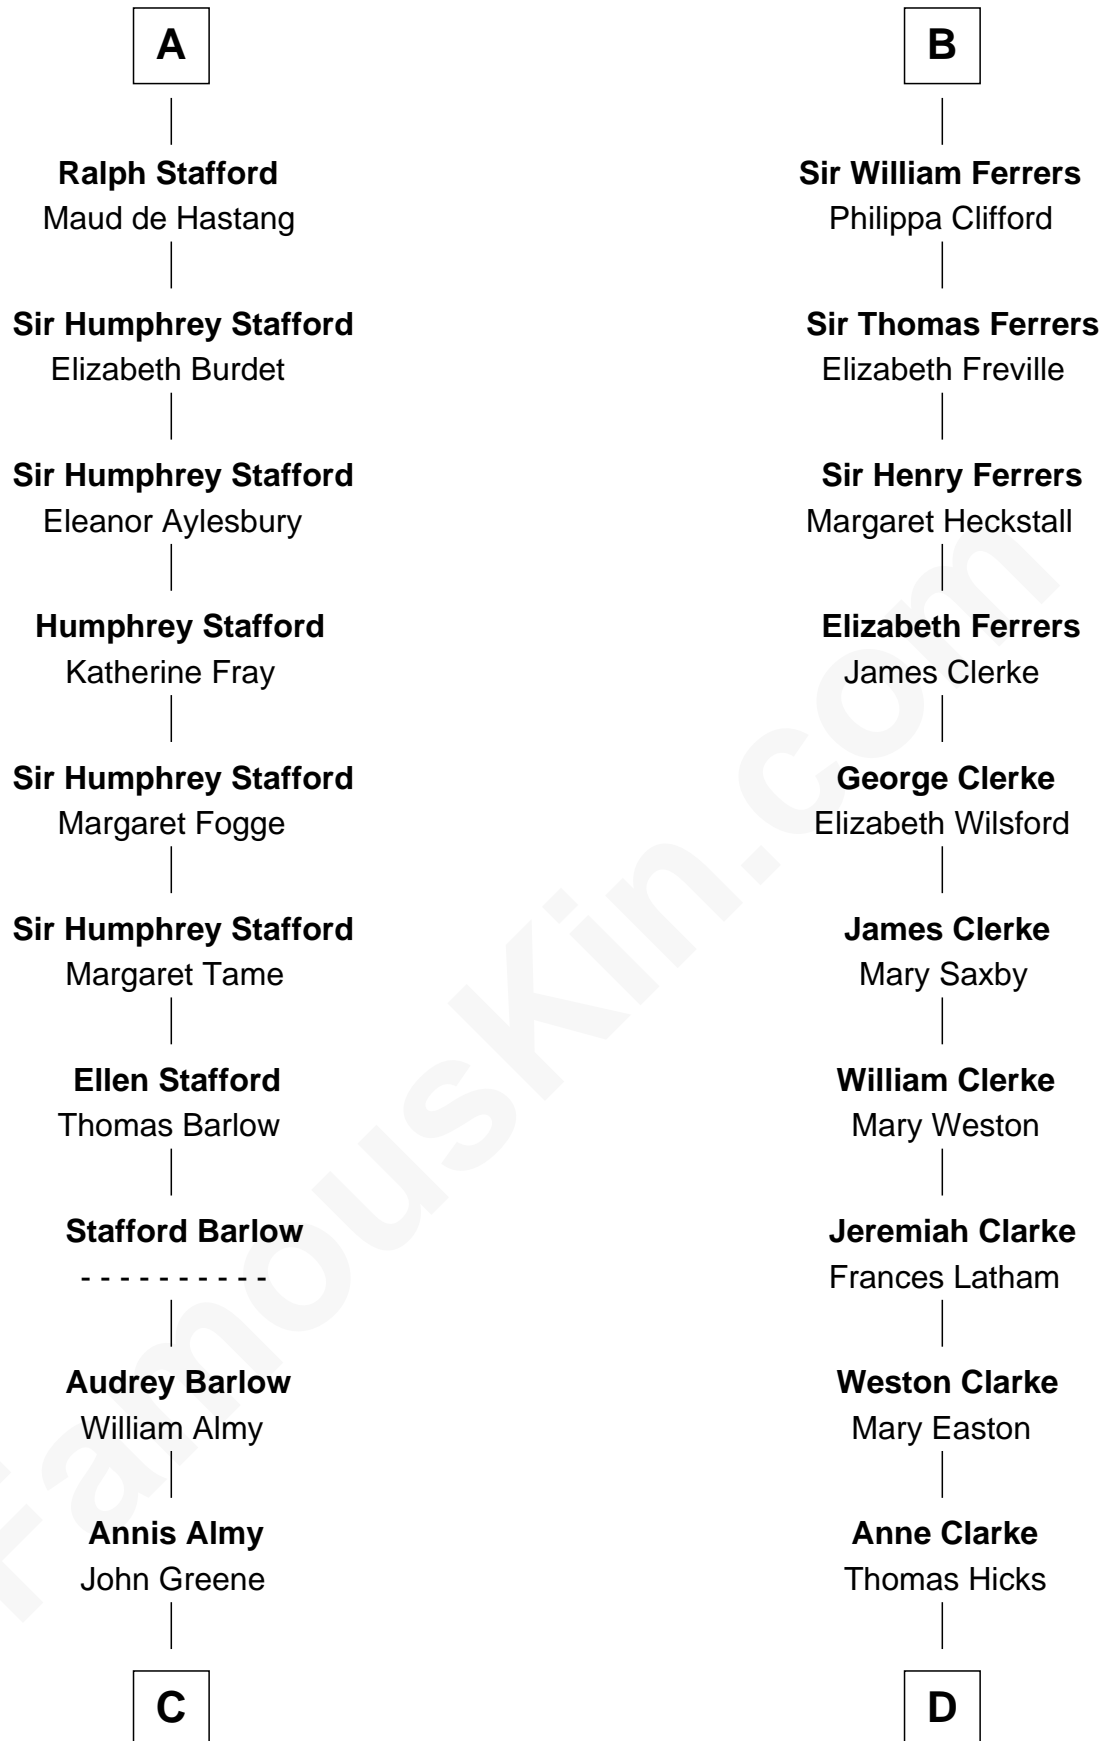

FamousKin.com

Relationship Chart of

Samuel Ward King

15th Governor of Rhode Island

21st cousin of

Susan B. Anthony

Women's Rights Advocate

Hugh de Kevelioc
Bertrade de Montfort

C

Samuel Greene

Mary Gorton

Samuel Greene

Sarah Coggeshall

Mercy Green

John Walton

Welthian Walton