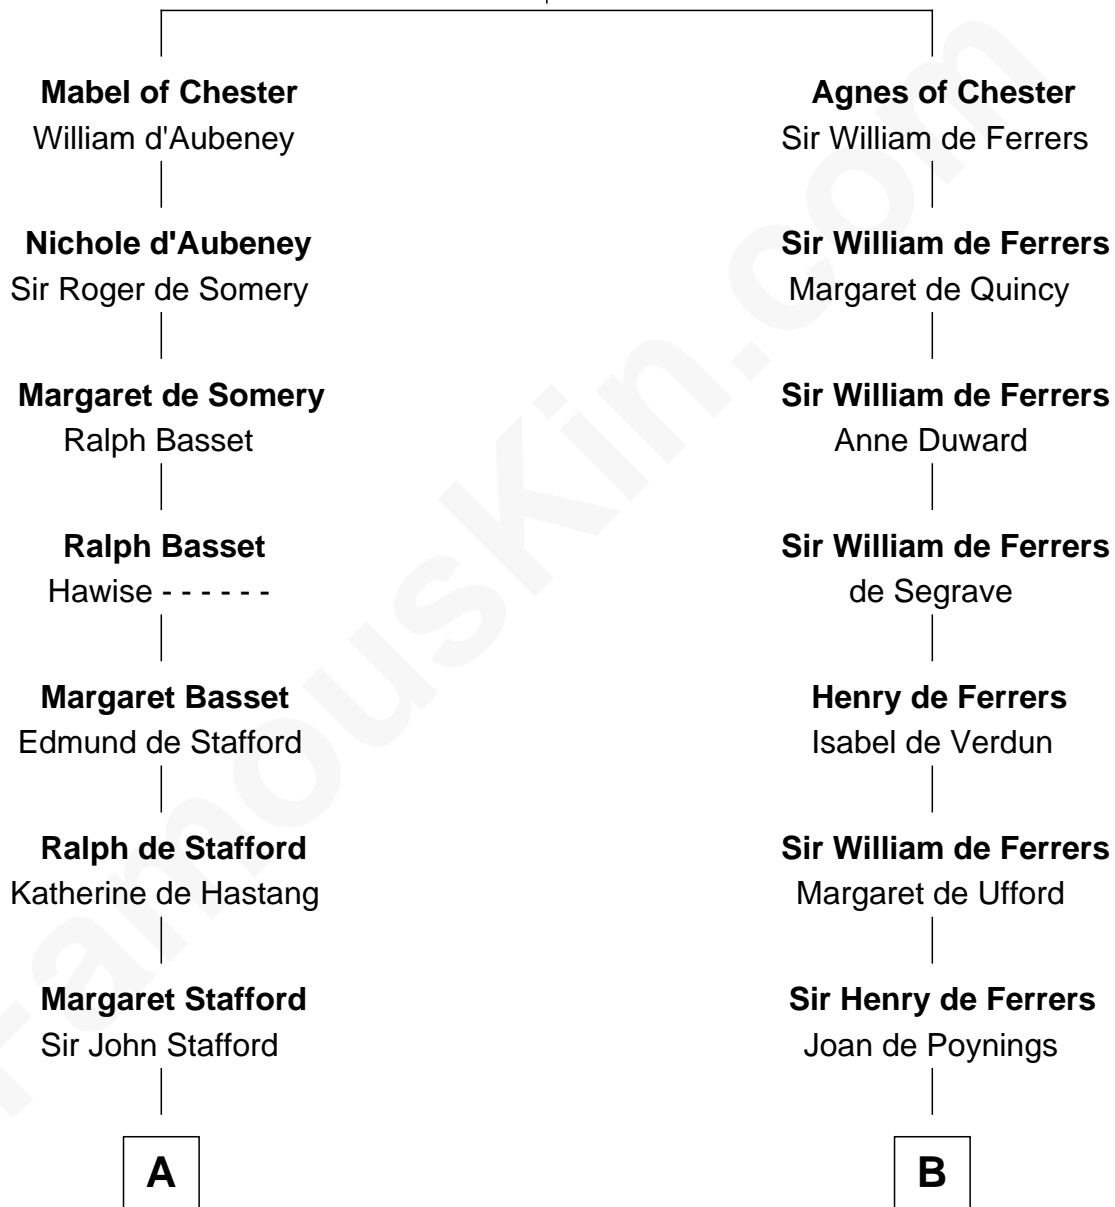

FamousKin.com

Relationship Chart of

Samuel Ward King

15th Governor of Rhode Island

21st cousin of

Susan B. Anthony

Women's Rights Advocate

Hugh de Kevelioc
Bertrade de Montfort

C

Samuel Greene

Mary Gorton

Samuel Greene

Sarah Coggeshall

Mercy Green

John Walton

Welthian Walton

William Borden King

Samuel Ward King

15th Governor of Rhode Island

D

Thomas Hicks

Judith Akin

Judith Hicks

David Anthony