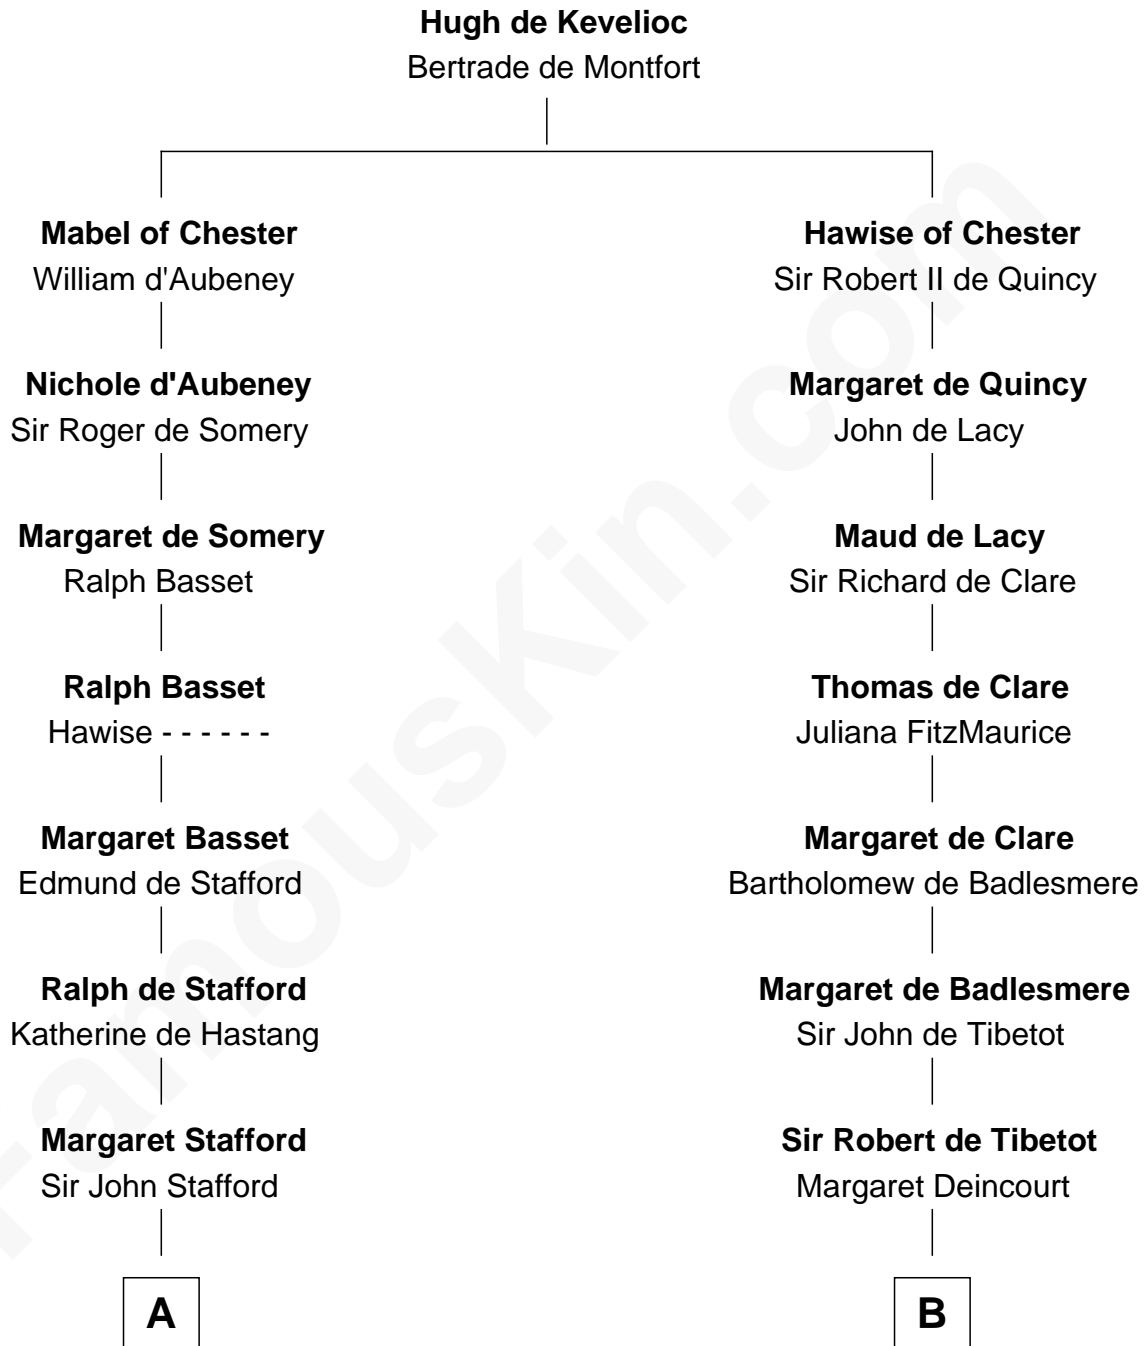

FamousKin.com

Relationship Chart of

Samuel Ward King

15th Governor of Rhode Island

16th cousin 5 times removed of

Rev. George Burroughs

Executed for Witchcraft, Salem 1692

C

—
Samuel Greene

Mary Gorton

—
Samuel Greene
Sarah Coggeshall

—
Mercy Green
John Walton

—
Welthian Walton
William Borden King

—
Samuel Ward King
15th Governor of Rhode Island

FamousKin.com