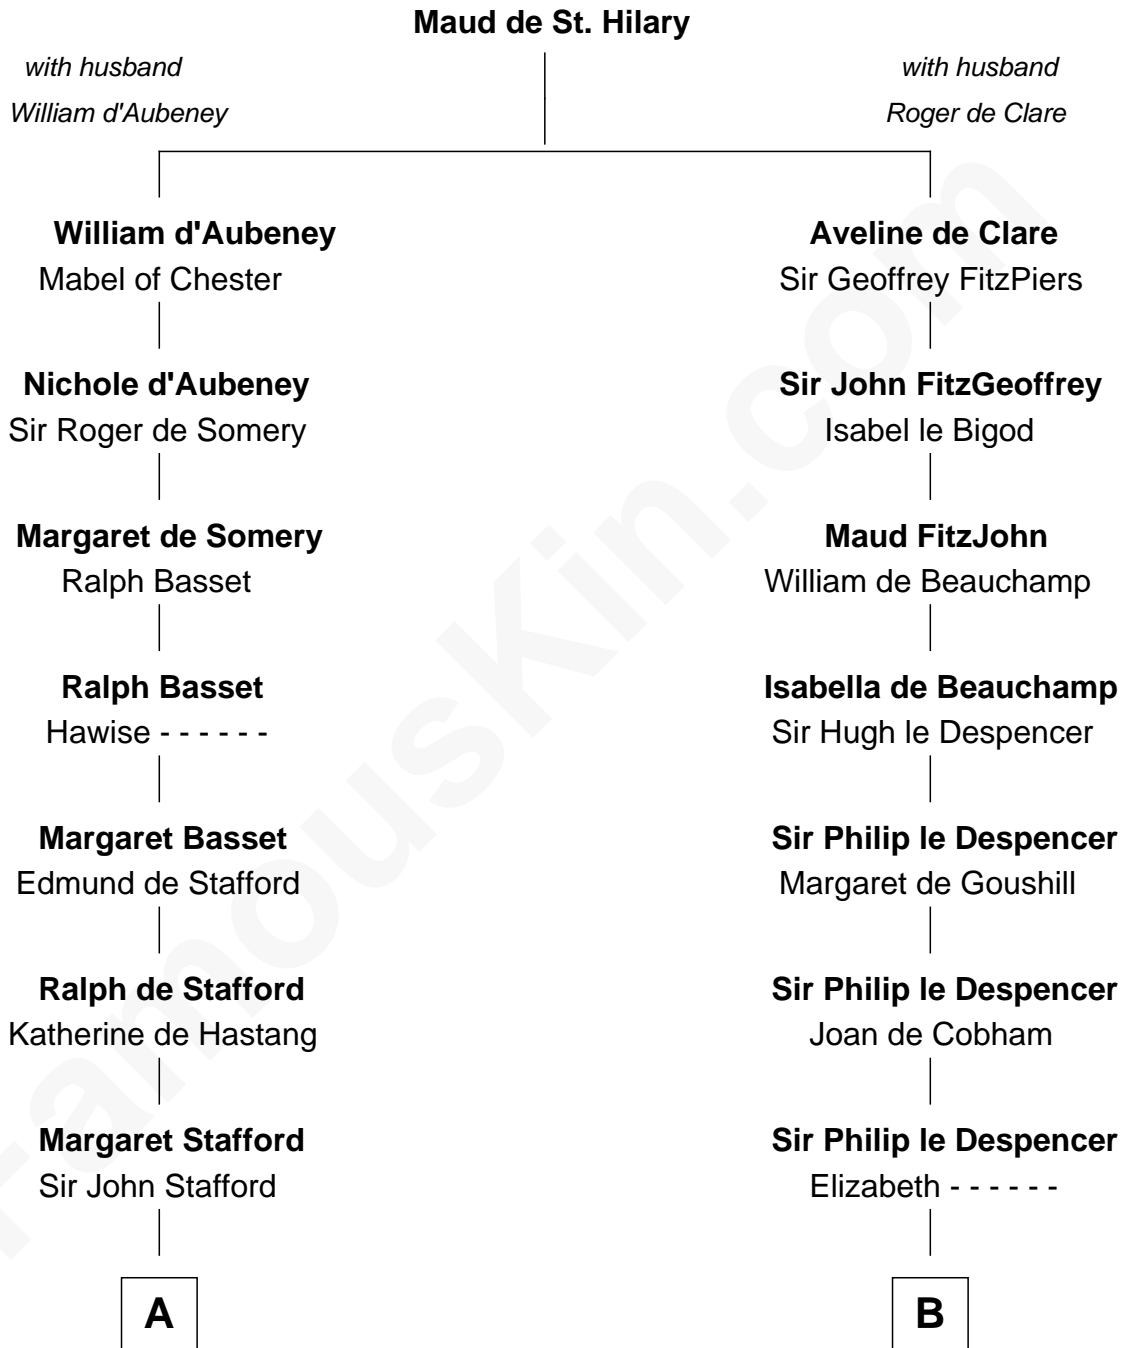

FamousKin.com

Relationship Chart of

Samuel Ward King

15th Governor of Rhode Island

16th cousin 5 times removed of

Rev. George Burroughs

Executed for Witchcraft, Salem 1692

C

—
Samuel Greene

Mary Gorton

—
Samuel Greene
Sarah Coggeshall

—
Mercy Green
John Walton

—
Welthian Walton
William Borden King

—
Samuel Ward King
15th Governor of Rhode Island

FamousKin.com