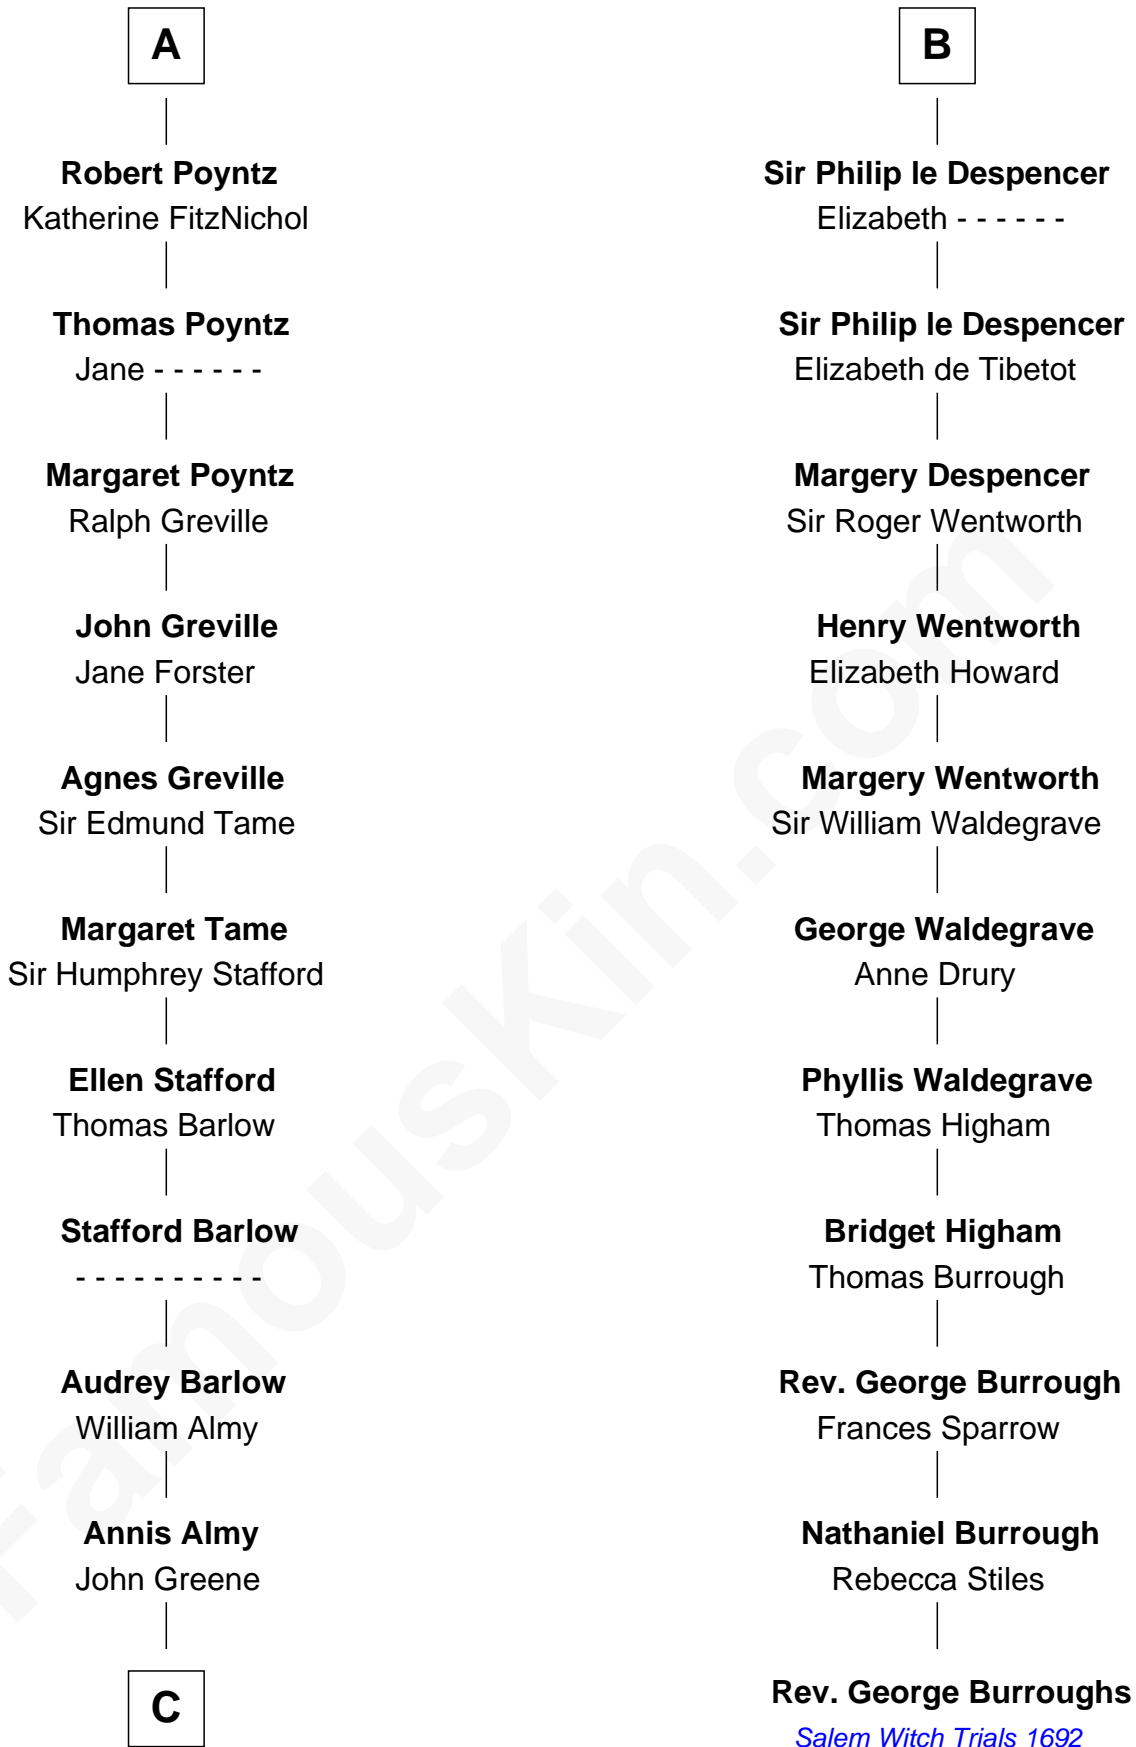

FamousKin.com

Relationship Chart of

Samuel Ward King

15th Governor of Rhode Island

17th cousin 4 times removed of

Rev. George Burroughs

Executed for Witchcraft, Salem 1692

C

—
Samuel Greene

Mary Gorton

—
Samuel Greene
Sarah Coggeshall

—
Mercy Green
John Walton

—
Welthian Walton
William Borden King

—
Samuel Ward King
15th Governor of Rhode Island

FamousKin.com