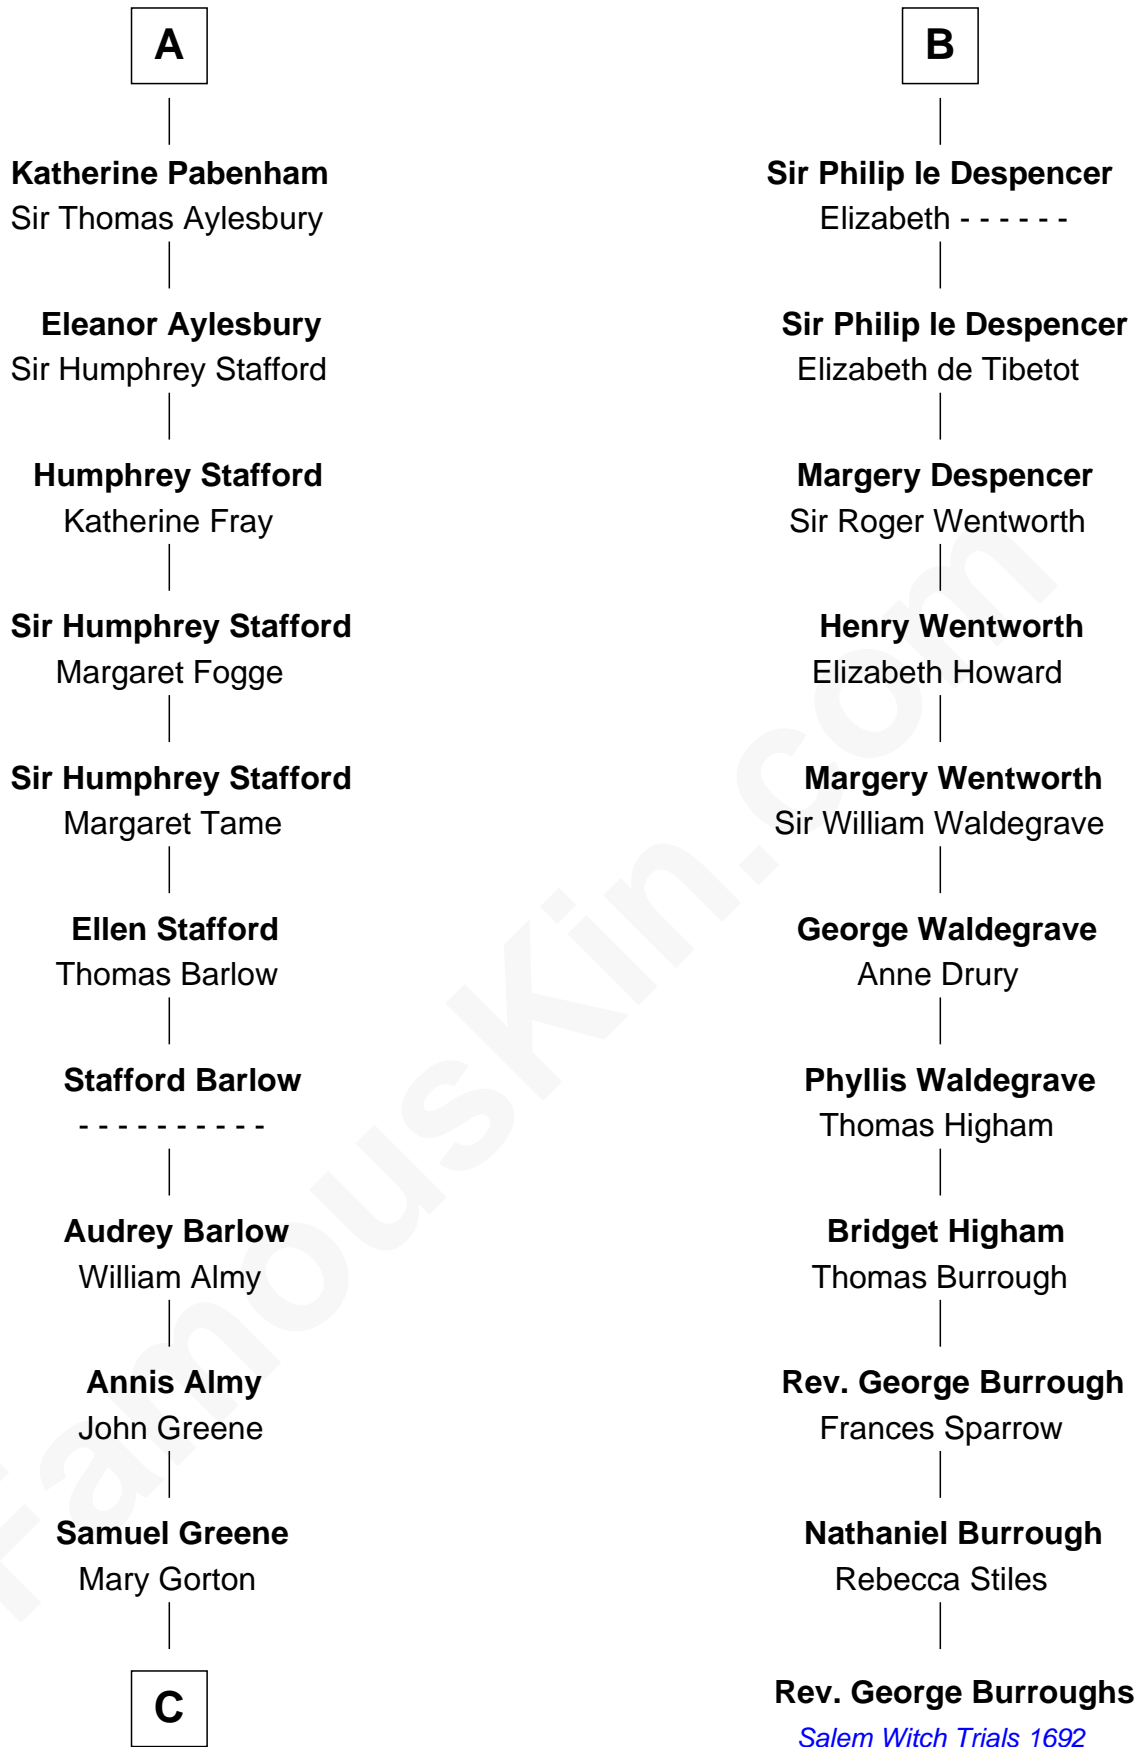

FamousKin.com

Relationship Chart of

Samuel Ward King

15th Governor of Rhode Island

17th cousin 3 times removed of

Rev. George Burroughs

Executed for Witchcraft, Salem 1692

C

—
Samuel Greene
Sarah Coggeshall

—
Mercy Green
John Walton

—
Welthian Walton
William Borden King

—
Samuel Ward King
15th Governor of Rhode Island

FamousKin.com