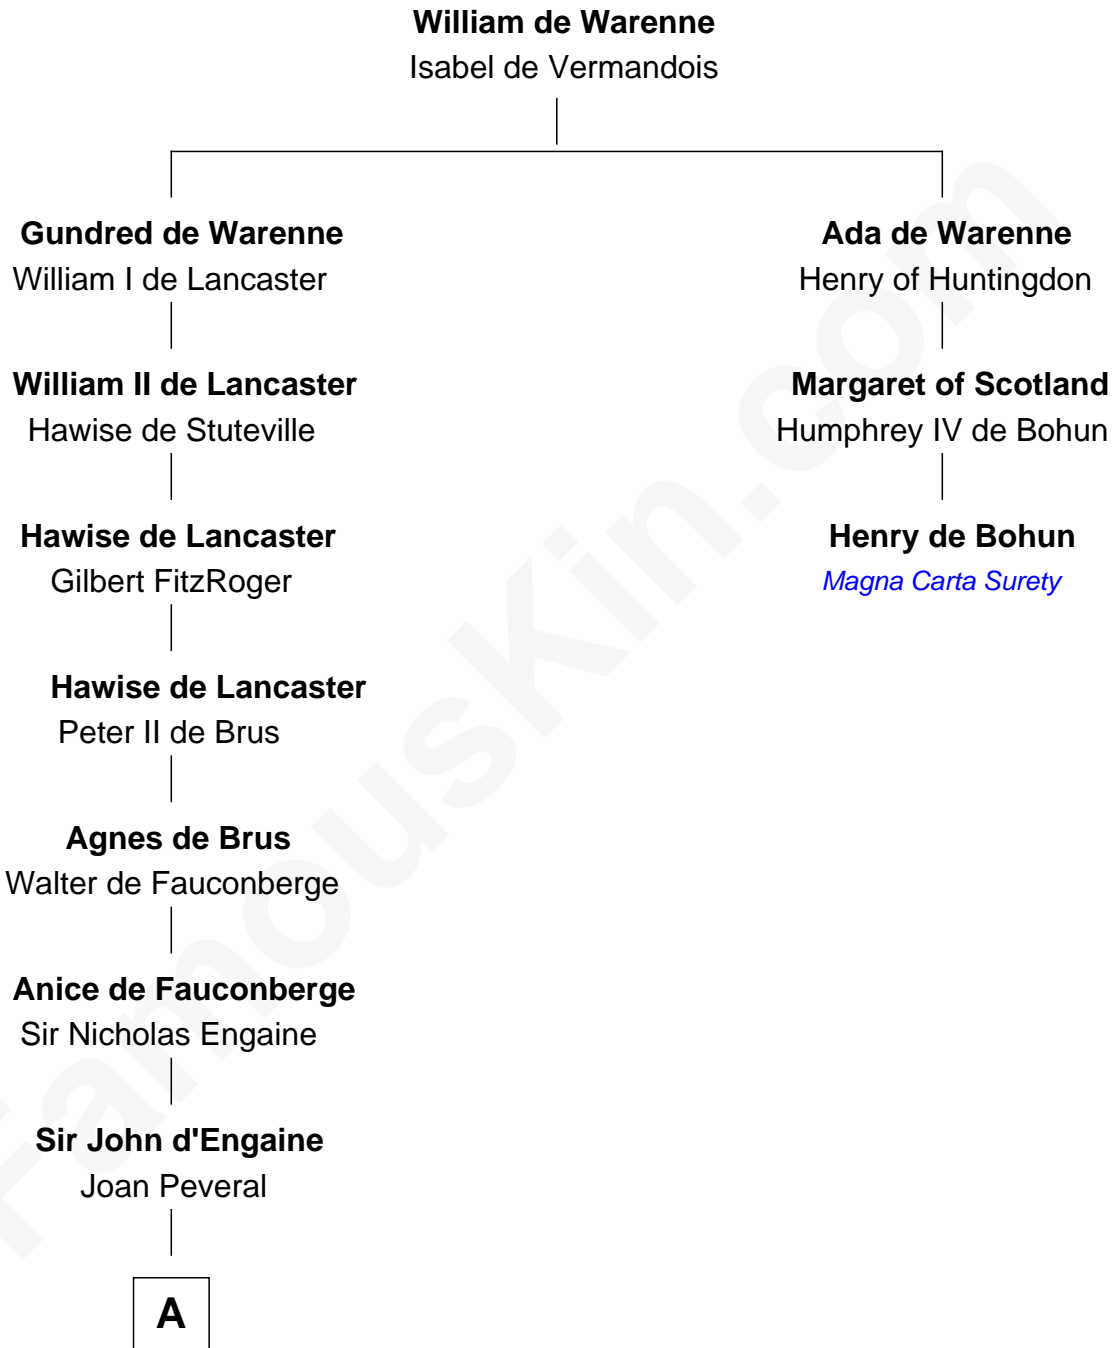

FamousKin.com
Relationship Chart of
Samuel Ward King

15th Governor of Rhode Island

2nd cousin 19 times removed of

Henry de Bohun
Magna Carta Surety

B

—
Samuel Greene

Mary Gorton

—
Samuel Greene
Sarah Coggeshall

—
Mercy Green
John Walton

—
Welthian Walton
William Borden King

—
Samuel Ward King
15th Governor of Rhode Island

FamousKin.com