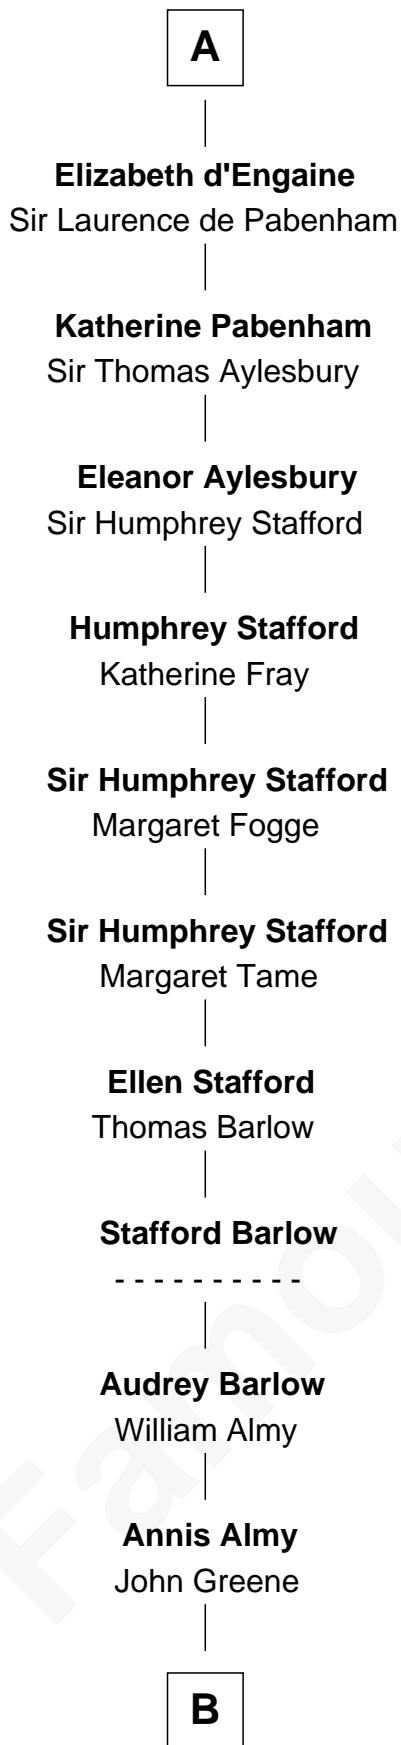

FamousKin.com
Relationship Chart of
Samuel Ward King

15th Governor of Rhode Island

2nd cousin 19 times removed of

Henry de Bohun
Magna Carta Surety

B

—
Samuel Greene

Mary Gorton

—
Samuel Greene
Sarah Coggeshall

—
Mercy Green
John Walton

—
Welthian Walton
William Borden King

—
Samuel Ward King
15th Governor of Rhode Island

FamousKin.com