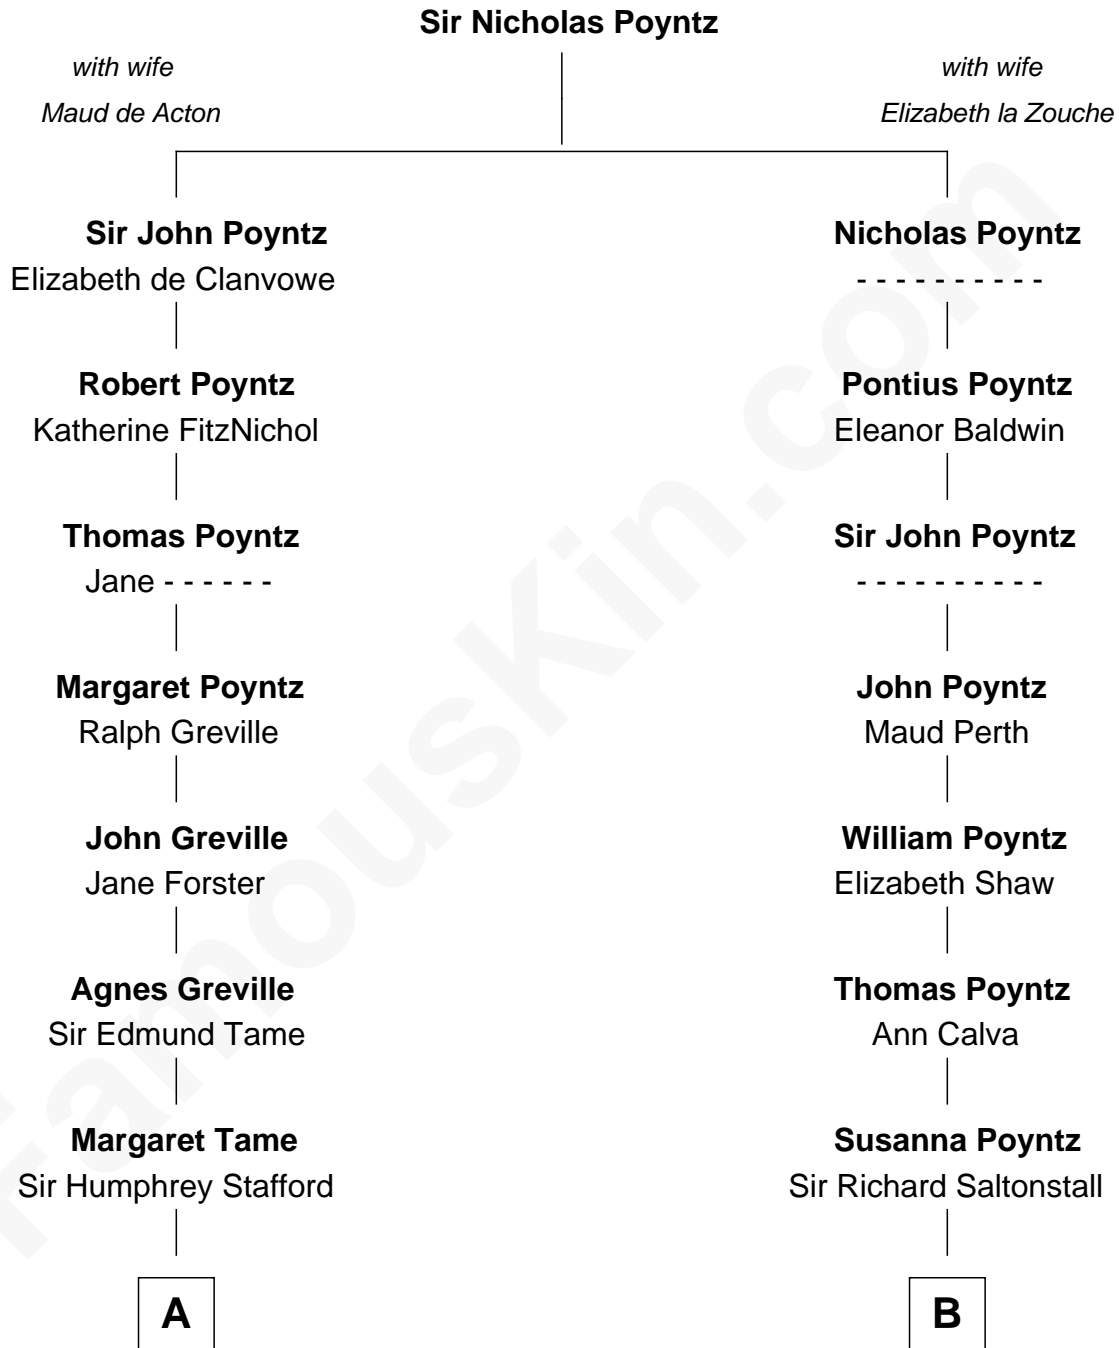

FamousKin.com

Relationship Chart of

Samuel Ward King

15th Governor of Rhode Island

15th cousin 4 times removed of

Truman Capote

Author of *In Cold Blood*

C

Mabel Knox
Archulus Persons

Archulus Persons
Lillie May Faulk

Truman Capote
Author of [In Cold Blood](#)

FamousKin.com