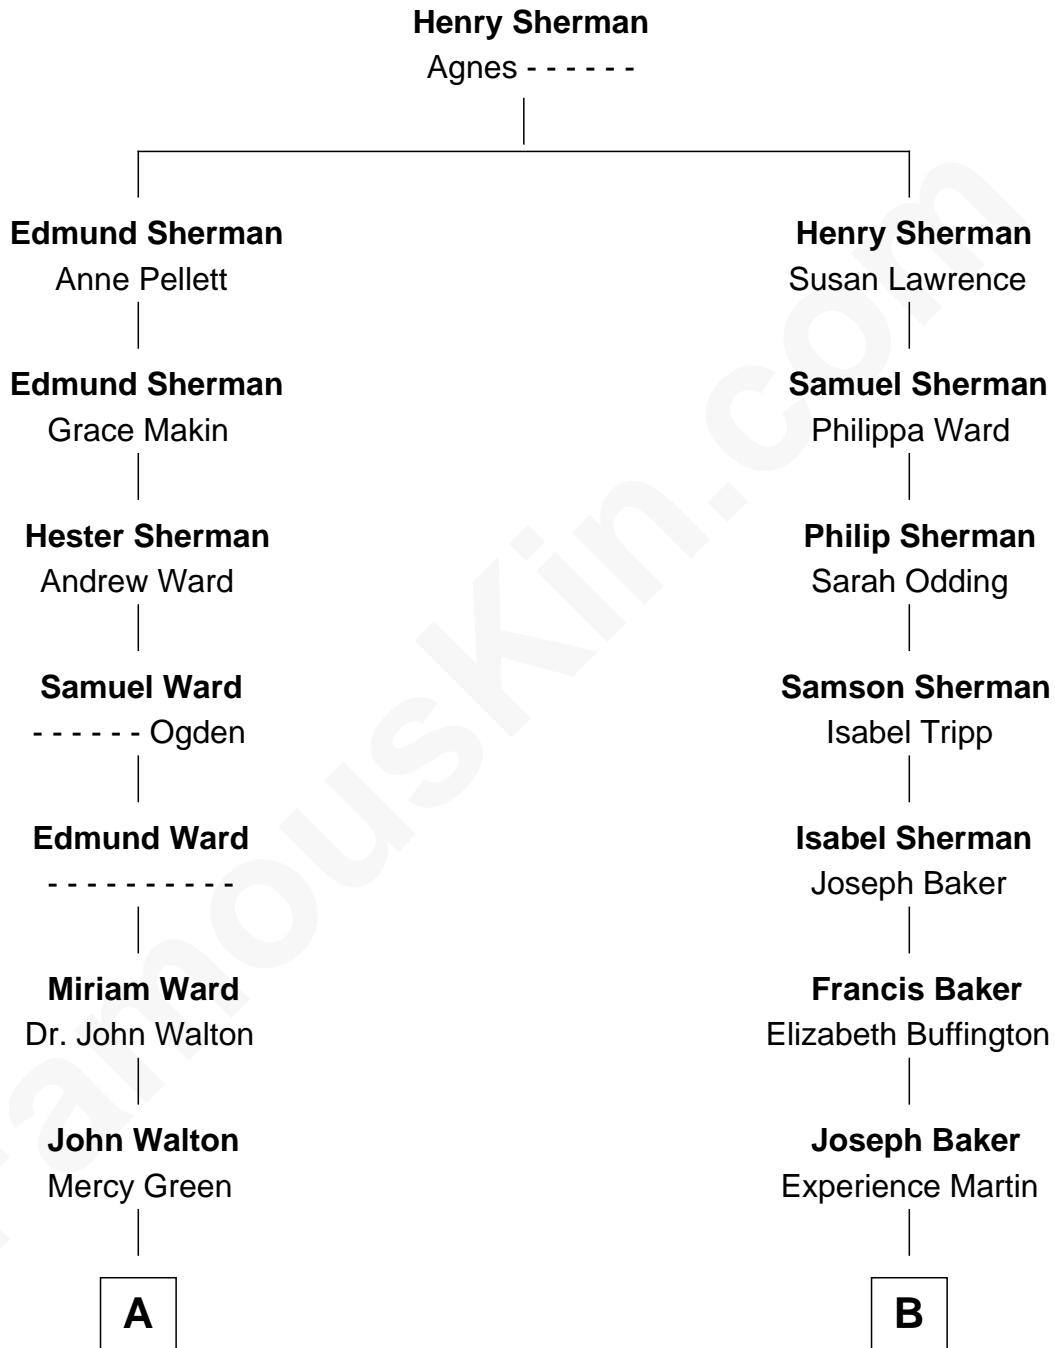

FamousKin.com

Relationship Chart of

Samuel Ward King

15th Governor of Rhode Island

8th cousin 3 times removed of

Sir Winston Churchill

Prime Minister of the United Kingdom

A

Welthian Walton
William Borden King

Samuel Ward King
15th Governor of Rhode Island

B

Anna Baker
David Wilcox

Clarissa Wilcox
Ambrose Hall

Clarissa Hall
Leonard Walter Jerome

Jeanette Jerome
Randolph Henry Spencer-Churchill