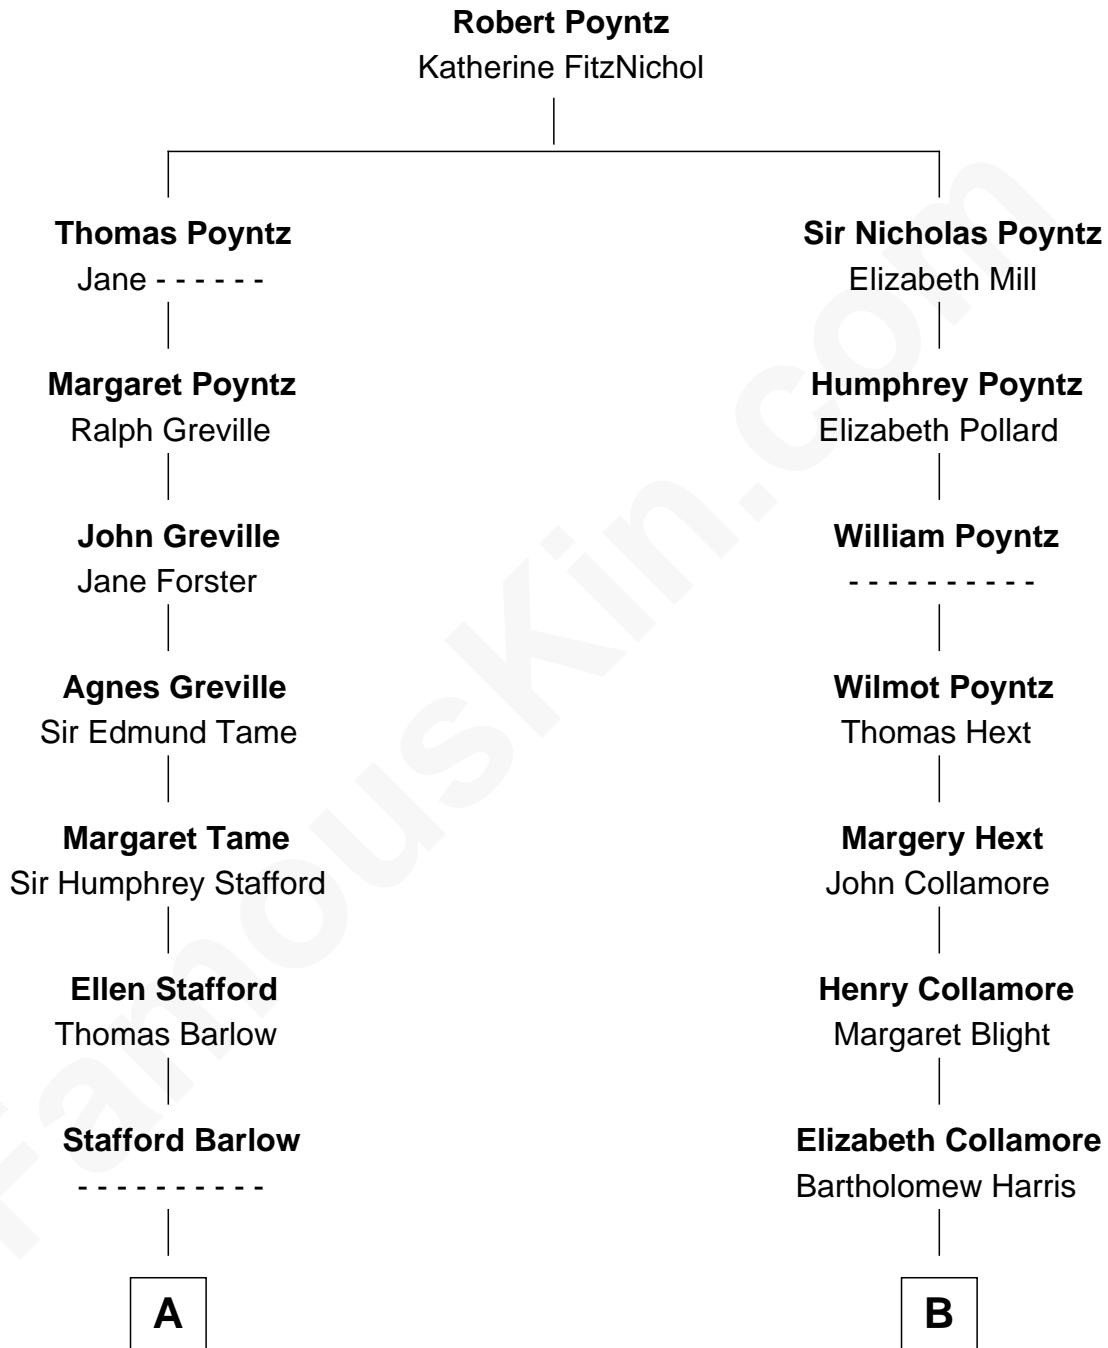

FamousKin.com

Relationship Chart of

Samuel Ward King

15th Governor of Rhode Island

12th cousin 1 time removed of

Aaron Burr

Killed Alexander Hamilton

A

Audrey Barlow

William Almy

Annis Almy

John Greene

Samuel Greene

Mary Gorton

Samuel Greene

Sarah Coggeshall

Mercy Green

John Walton

Welthian Walton

William Borden King

Samuel Ward King

15th Governor of Rhode Island

B

Agnes Harris