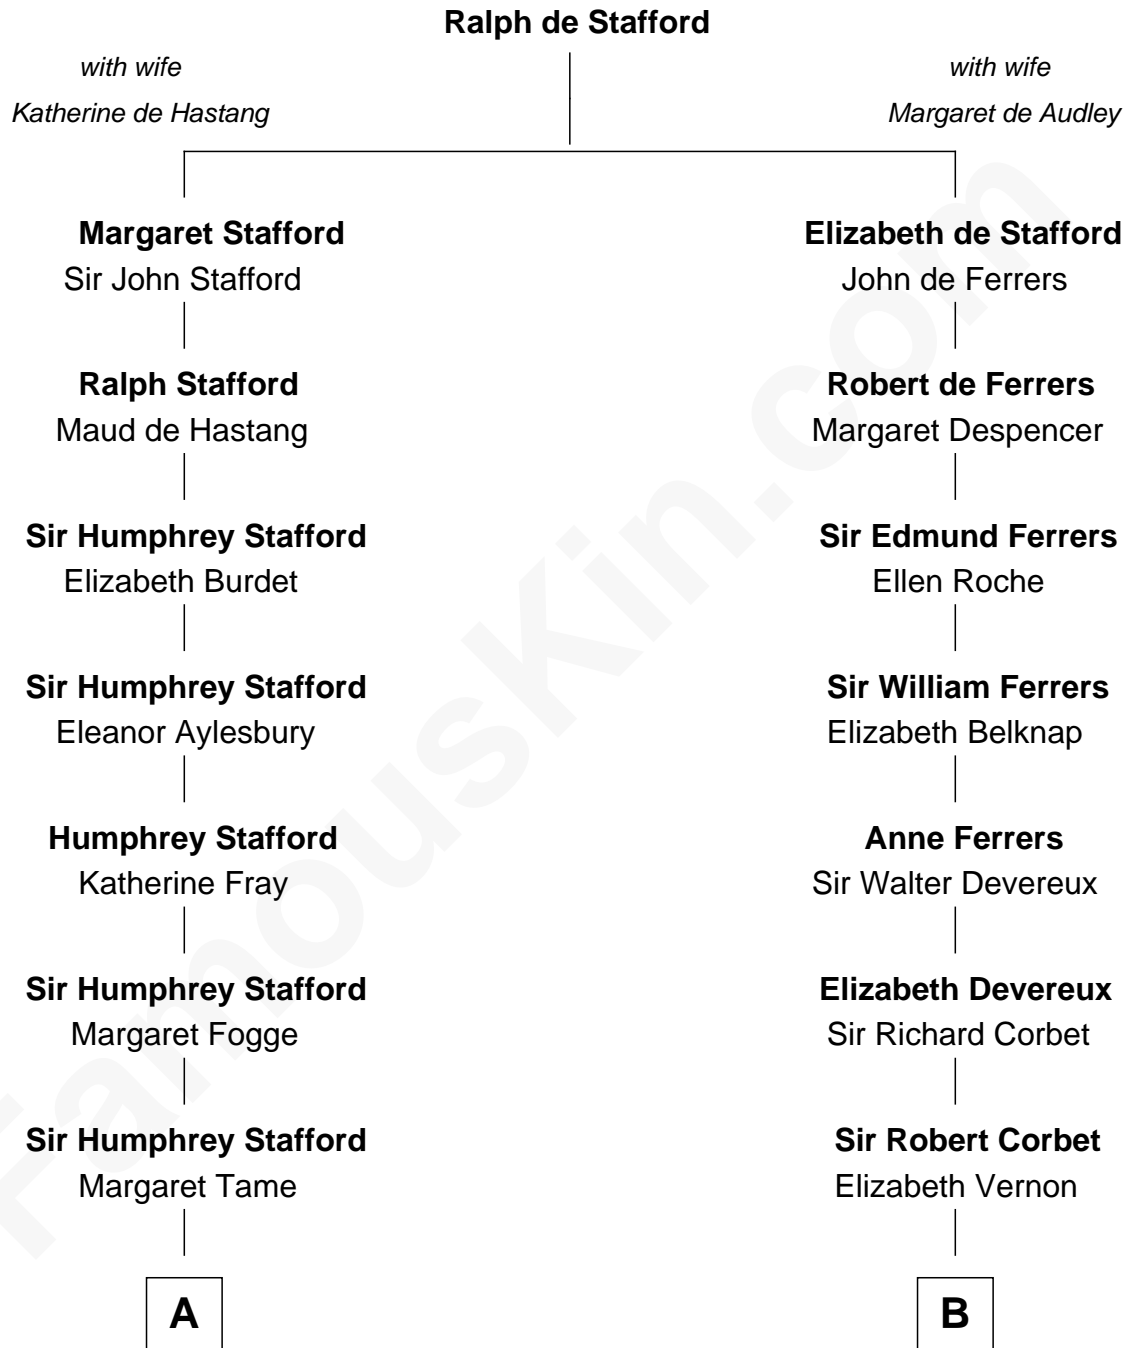

FamousKin.com

Relationship Chart of

Samuel Ward King

15th Governor of Rhode Island

15th cousin 4 times removed of

John D. Rockefeller

Founder of the Standard Oil Company

C

—
Lucy Avery

Godfrey Lewis Rockefeller

—
William Avery Rockefeller

Eliza Davison

—
John D. Rockefeller

Founder of the Standard Oil Company

FamousKin.com