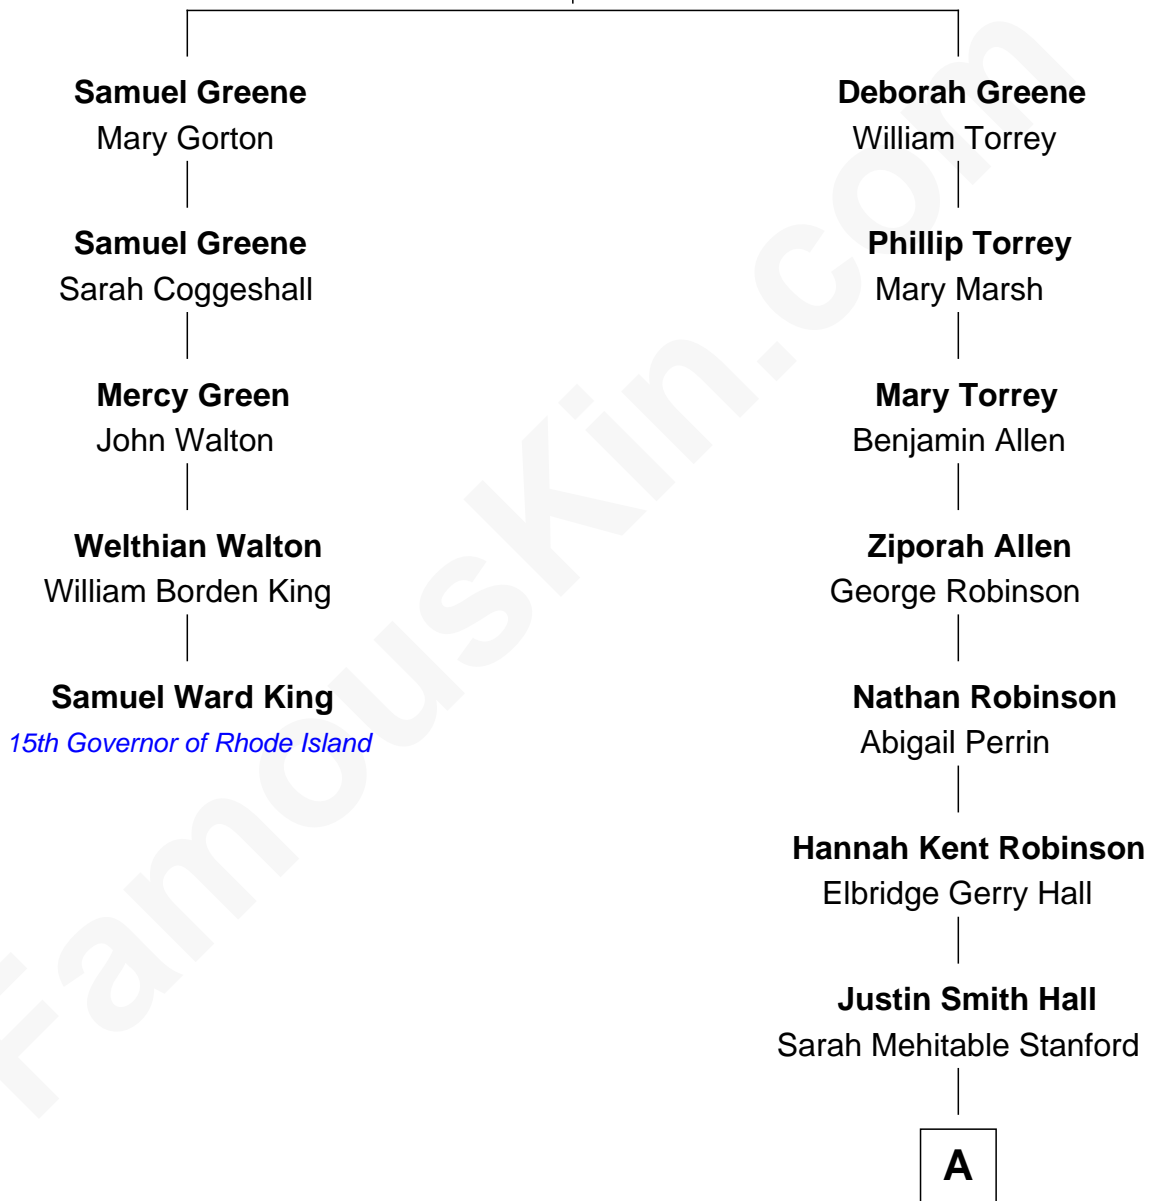

FamousKin.com

Relationship Chart of

Samuel Ward King

15th Governor of Rhode Island

4th cousin 5 times removed of

Raquel Welch

Movie Actress

John Greene

Annis Almy

A

—
Emery Stanford Hall

Clara Louise Adams

—
Josephine Sarah Hall

Armando Carlos Tejada

—
Raquel Welch

aka Raquel Welch