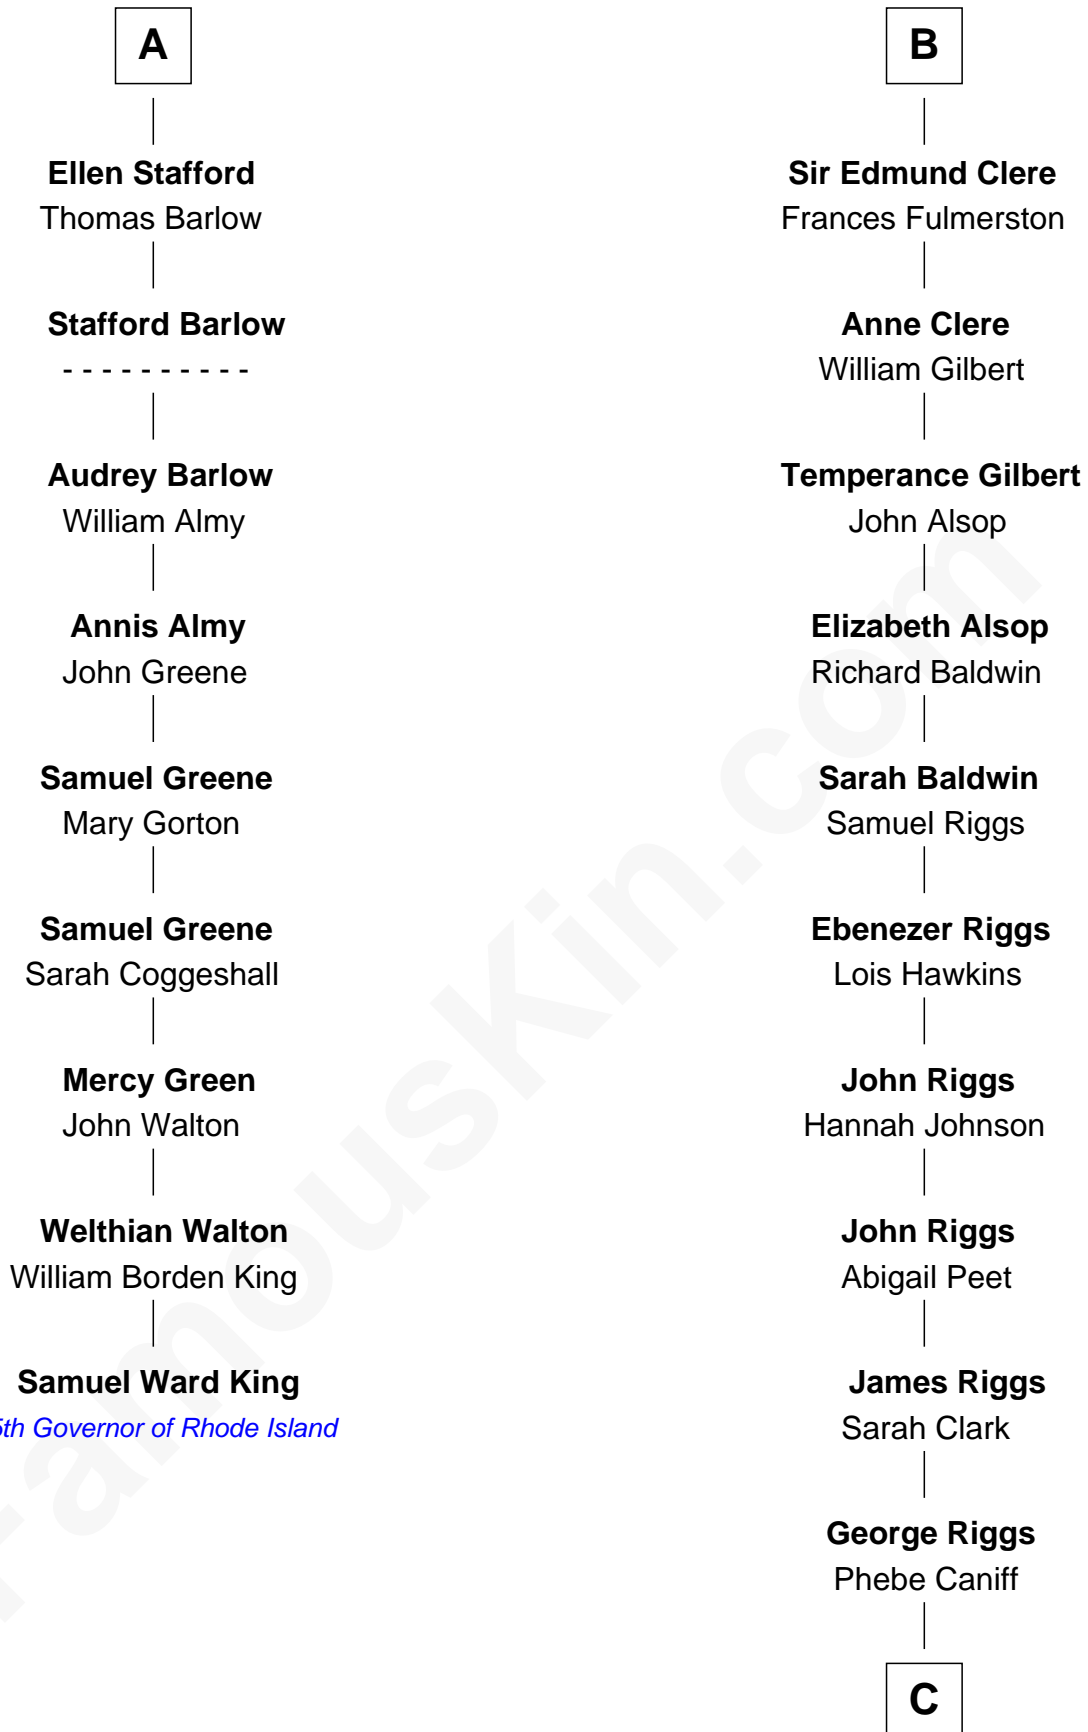

FamousKin.com
Relationship Chart of
Samuel Ward King

15th Governor of Rhode Island

15th cousin 5 times removed of

Mamie (Doud) Eisenhower

First Lady of President Dwight Eisenhower

C

—
Maria Riggs

Eli Doud
—

—
Royal Houghton Doud

Mary Cornelia Sheldon
—

—
John Sheldon Doud

Elivera Mathilda Carlson
—

—
Mamie (Doud) Eisenhower

First Lady of Dwight Eisenhower

FamousKin.com