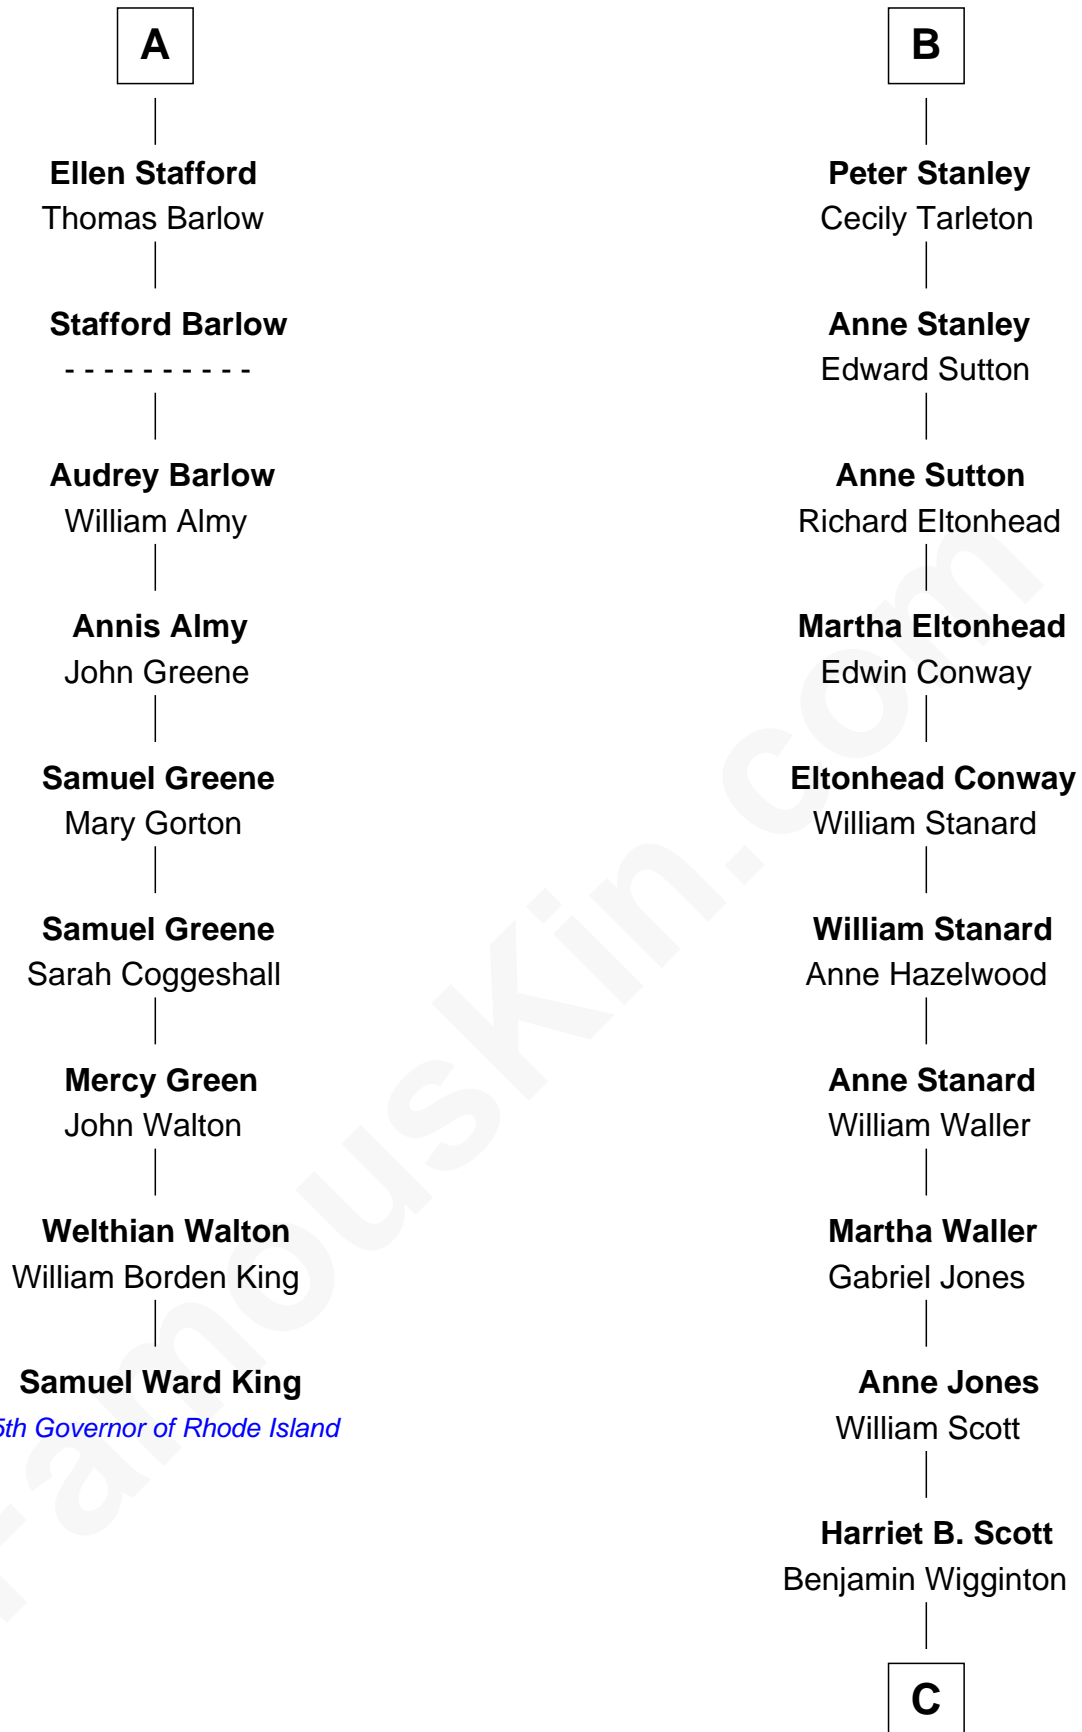

## Relationship Chart of

### Samuel Ward King

15th Governor of Rhode Island

15th cousin 4 times removed of

### Edith (Bolling) Wilson

First Lady of President Woodrow Wilson

**C**

**Anne E. Wigginton**

Archibald Bolling

**William Holcombe Bolling**

Sarah Spiers White

**Edith (Bolling) Wilson**