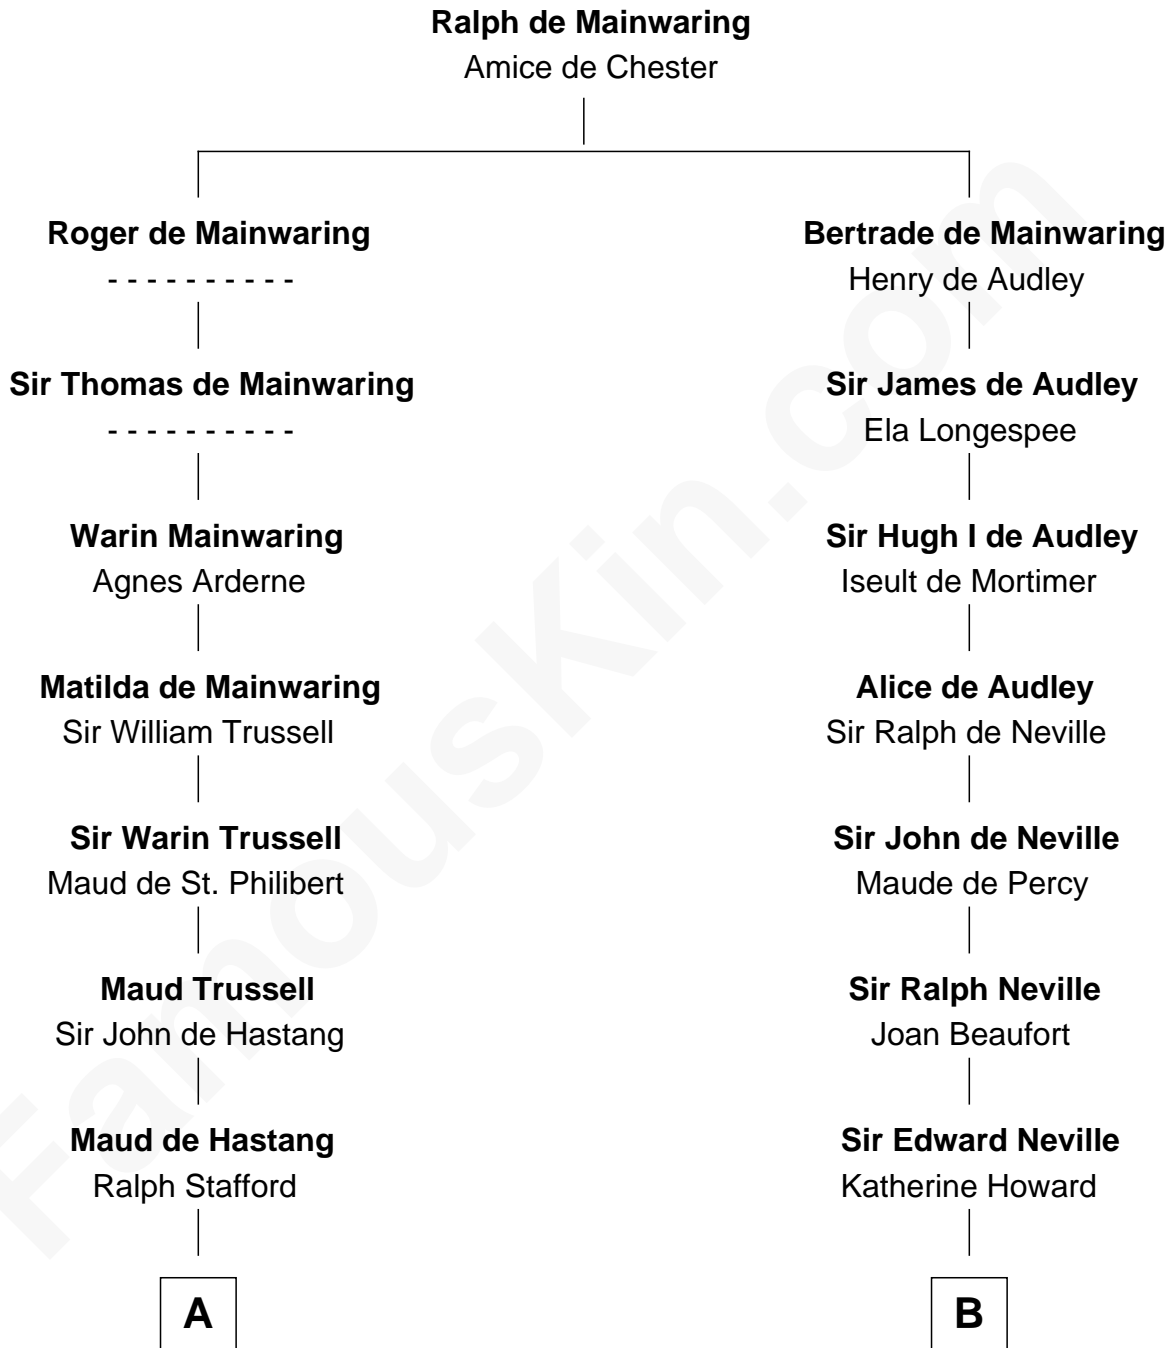

FamousKin.com
Relationship Chart of
Samuel Ward King

15th Governor of Rhode Island

20th cousin 1 time removed of

Edith (Bolling) Wilson

First Lady of President Woodrow Wilson

C

Samuel Greene
Sarah Coggeshall

Mercy Green
John Walton

Welthian Walton
William Borden King

Samuel Ward King
15th Governor of Rhode Island

D

Mary Jefferson
John Bolling

Archibald Bolling
Catherine Payne

Archibald Bolling
Anne E. Wigginton

William Holcombe Bolling
Sarah Spiers White

Edith (Bolling) Wilson
First Lady of Woodrow Wilson