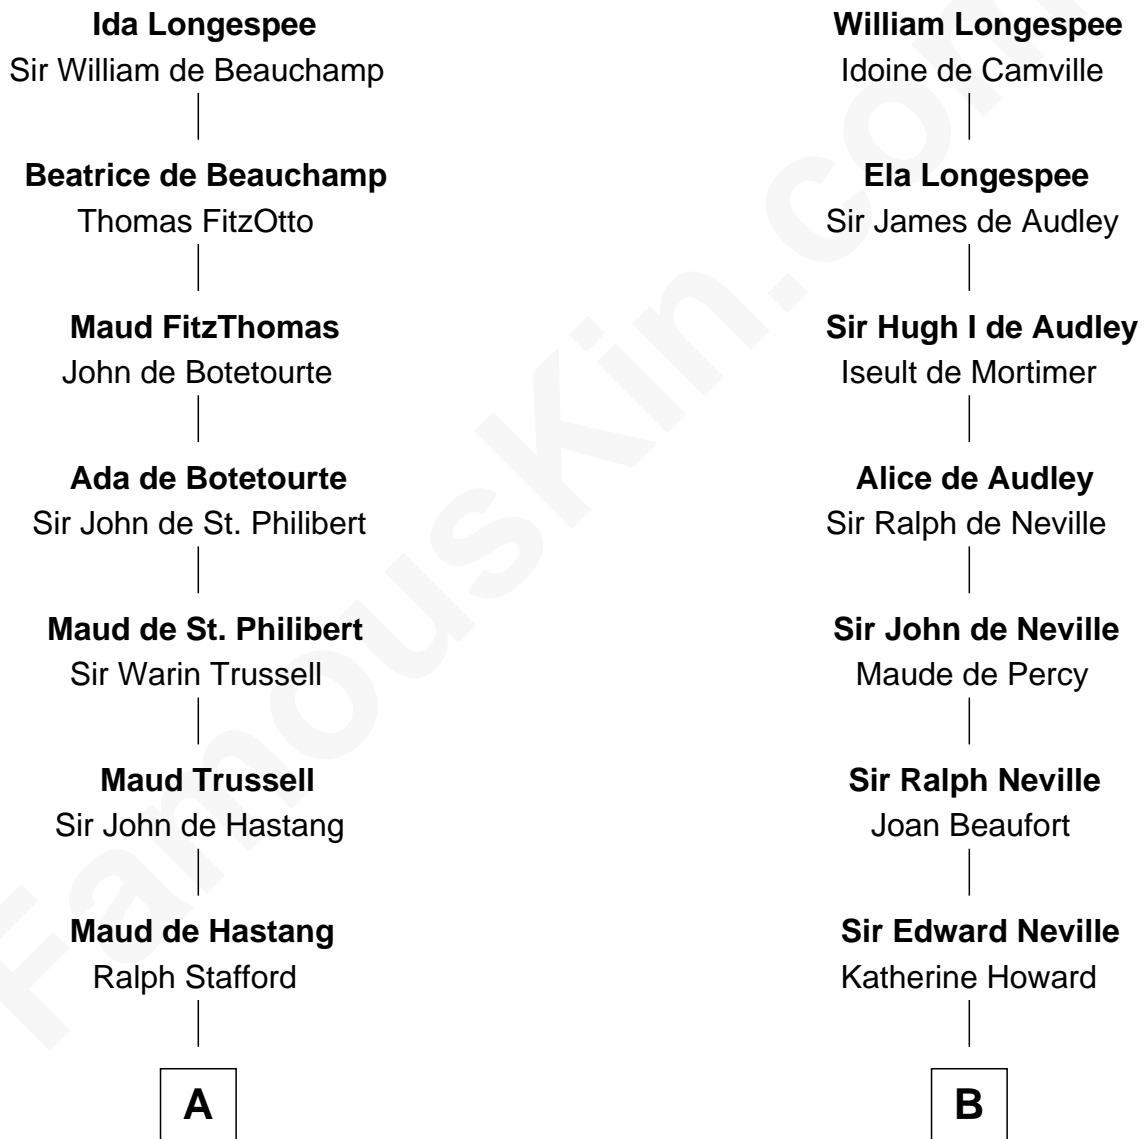

## Relationship Chart of

### Samuel Ward King

15th Governor of Rhode Island

20th cousin of

### William Fishback

17th Governor of Arkansas

**Sir William Longespee**

Ela of Salisbury

**C**

**Samuel Greene**  
Sarah Coggeshall

**Mercy Green**  
John Walton

**Welthian Walton**  
William Borden King

**Samuel Ward King**  
*15th Governor of Rhode Island*

**D**

**William Yates**  
Anne Isham Poythress

**Benjamin Poythress Yates**  
Elizabeth Frances Stith

**Sophia Ann Yates**  
Frederick Fishback

**William Fishback**  
*17th Governor of Arkansas*