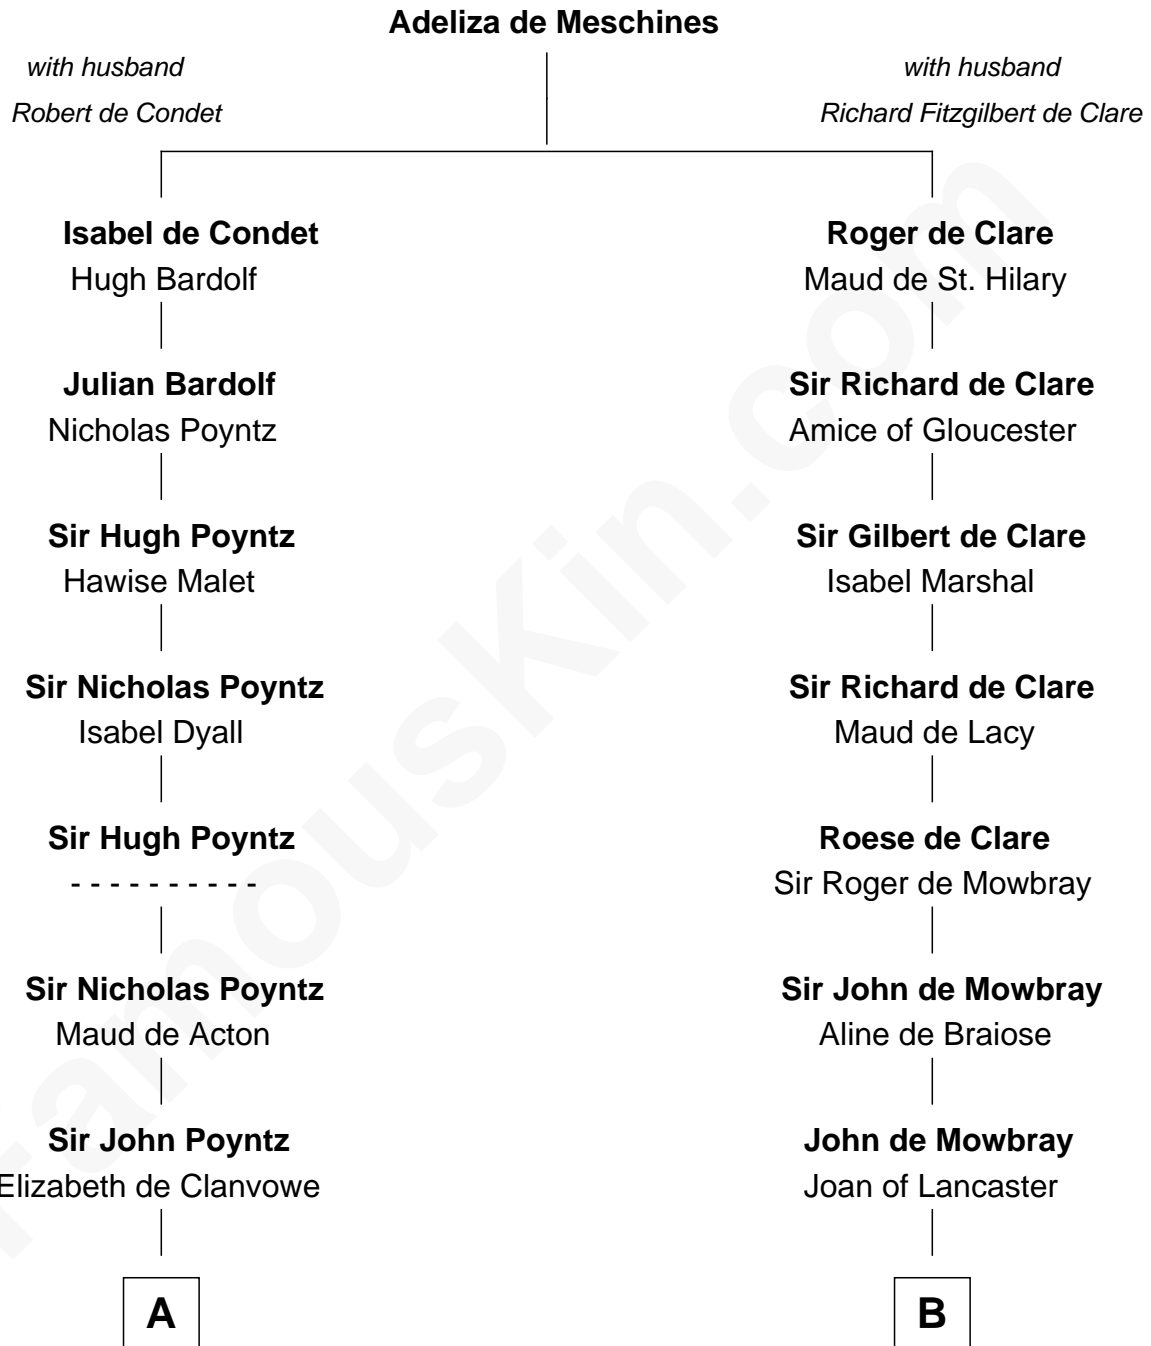

FamousKin.com Relationship Chart of

Samuel Ward King

15th Governor of Rhode Island

21st cousin of

Samuel Prescott

Completed Paul Revere's Midnight Ride

C

Samuel Greene

Mary Gorton

Samuel Greene
Sarah Coggeshall

Mercy Green
John Walton

Welthian Walton
William Borden King

Samuel Ward King
15th Governor of Rhode Island

D

Alice Lisle

John Hoar

Elizabeth Hoar
Jonathan Prescott

Dr. Jonathan Prescott
Rebecca Bulkeley

Dr. Abel Prescott
Abigail Brigham

Samuel Prescott
Completed Paul Revere's Ride

FamousKin.com