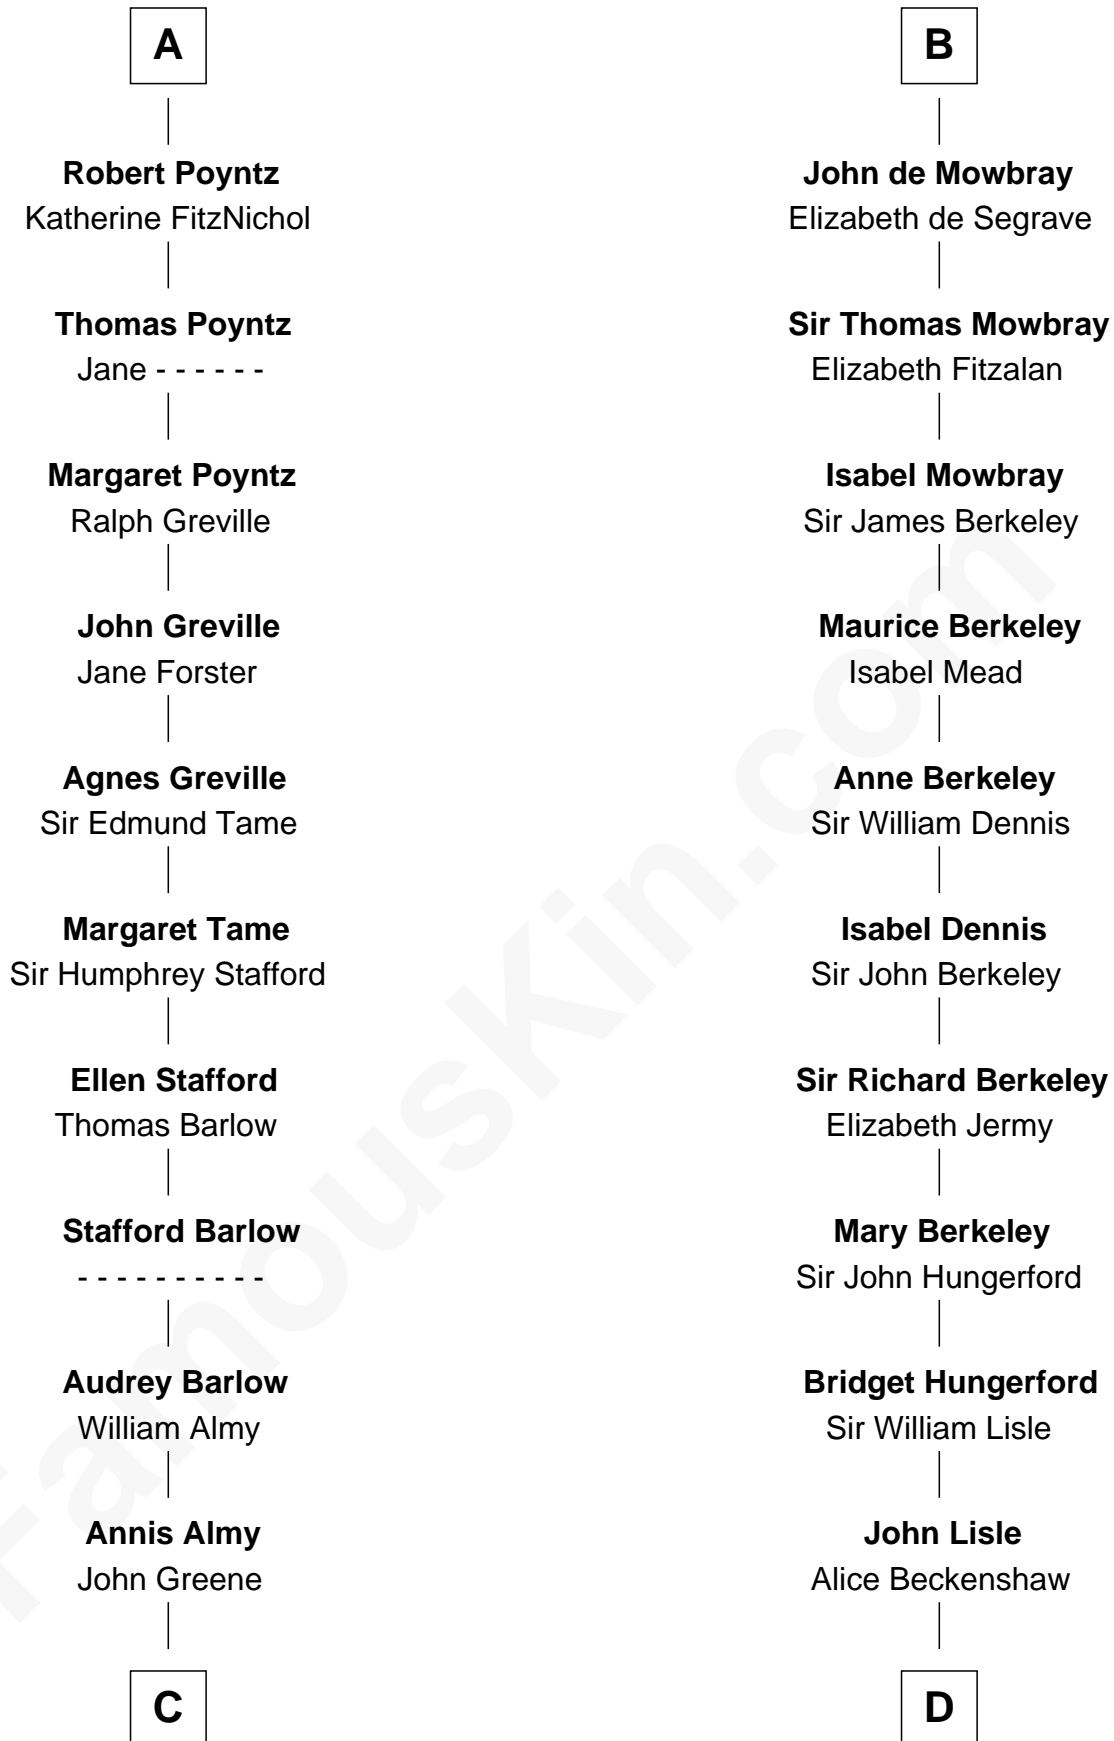

FamousKin.com Relationship Chart of

Samuel Ward King

15th Governor of Rhode Island

21st cousin of

Samuel Prescott

Completed Paul Revere's Midnight Ride

C

Samuel Greene

Mary Gorton

Samuel Greene
Sarah Coggeshall

Mercy Green
John Walton

Welthian Walton
William Borden King

Samuel Ward King
15th Governor of Rhode Island

D

Alice Lisle

John Hoar

Elizabeth Hoar
Jonathan Prescott

Dr. Jonathan Prescott
Rebecca Bulkeley

Dr. Abel Prescott
Abigail Brigham

Samuel Prescott
Completed Paul Revere's Ride

FamousKin.com