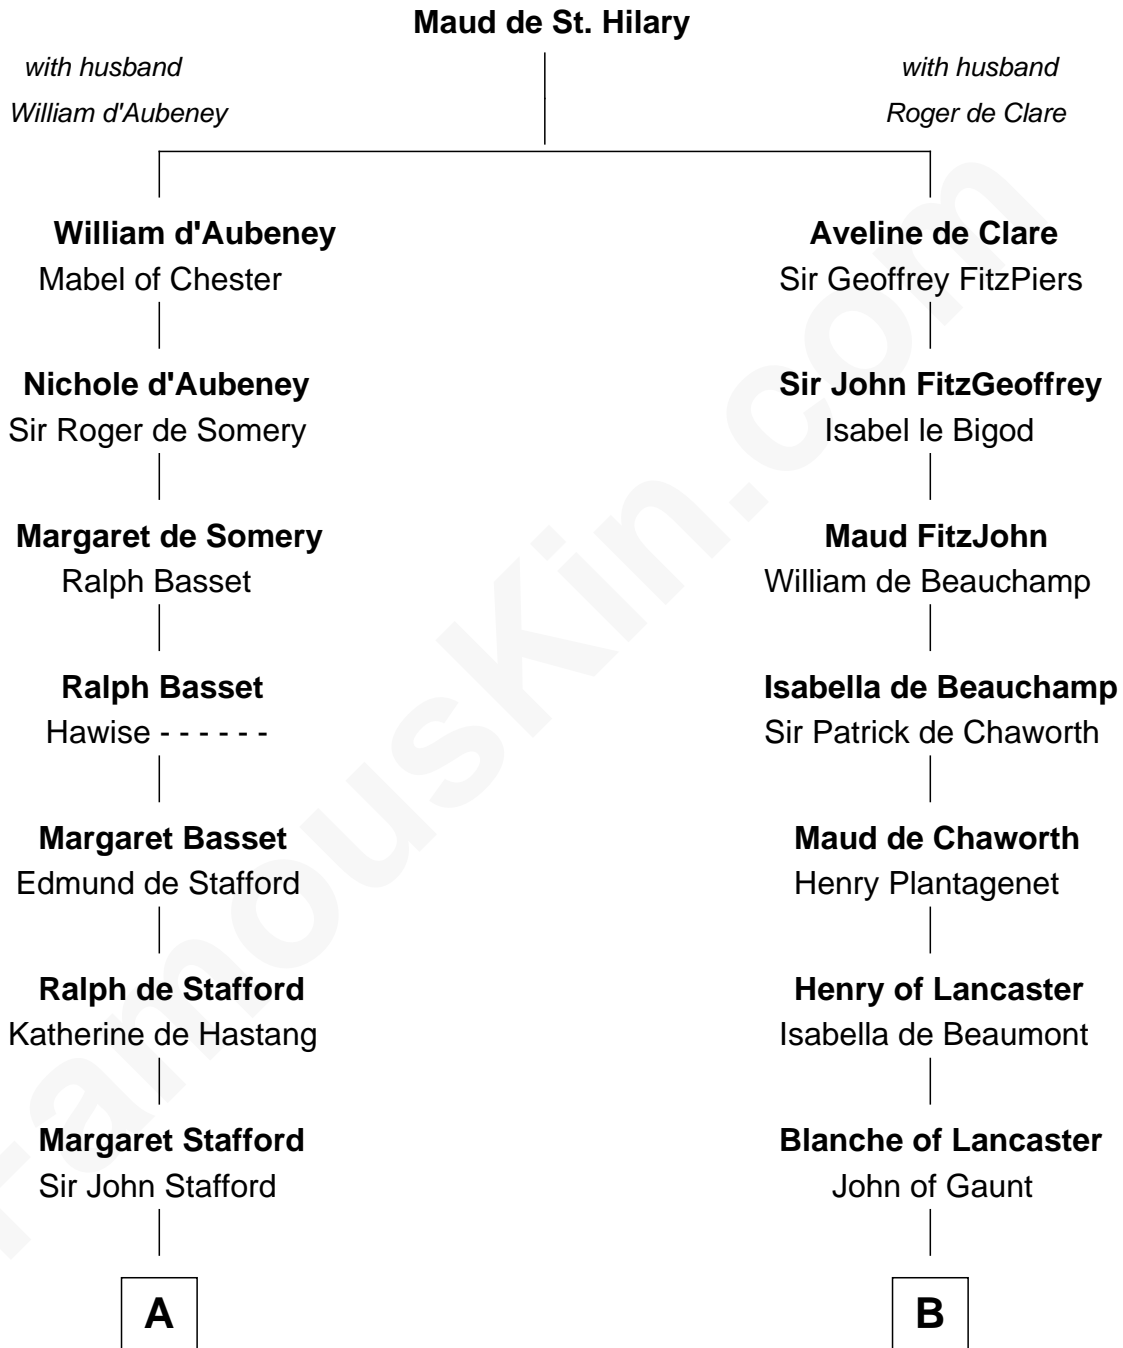

FamousKin.com

Relationship Chart of

Samuel Ward King

15th Governor of Rhode Island

12th cousin 9 times removed of

Charles V

Holy Roman Emperor

C

—
Samuel Greene

Mary Gorton

—
Samuel Greene
Sarah Coggeshall

—
Mercy Green
John Walton

—
Welthian Walton
William Borden King

—
Samuel Ward King
15th Governor of Rhode Island

FamousKin.com