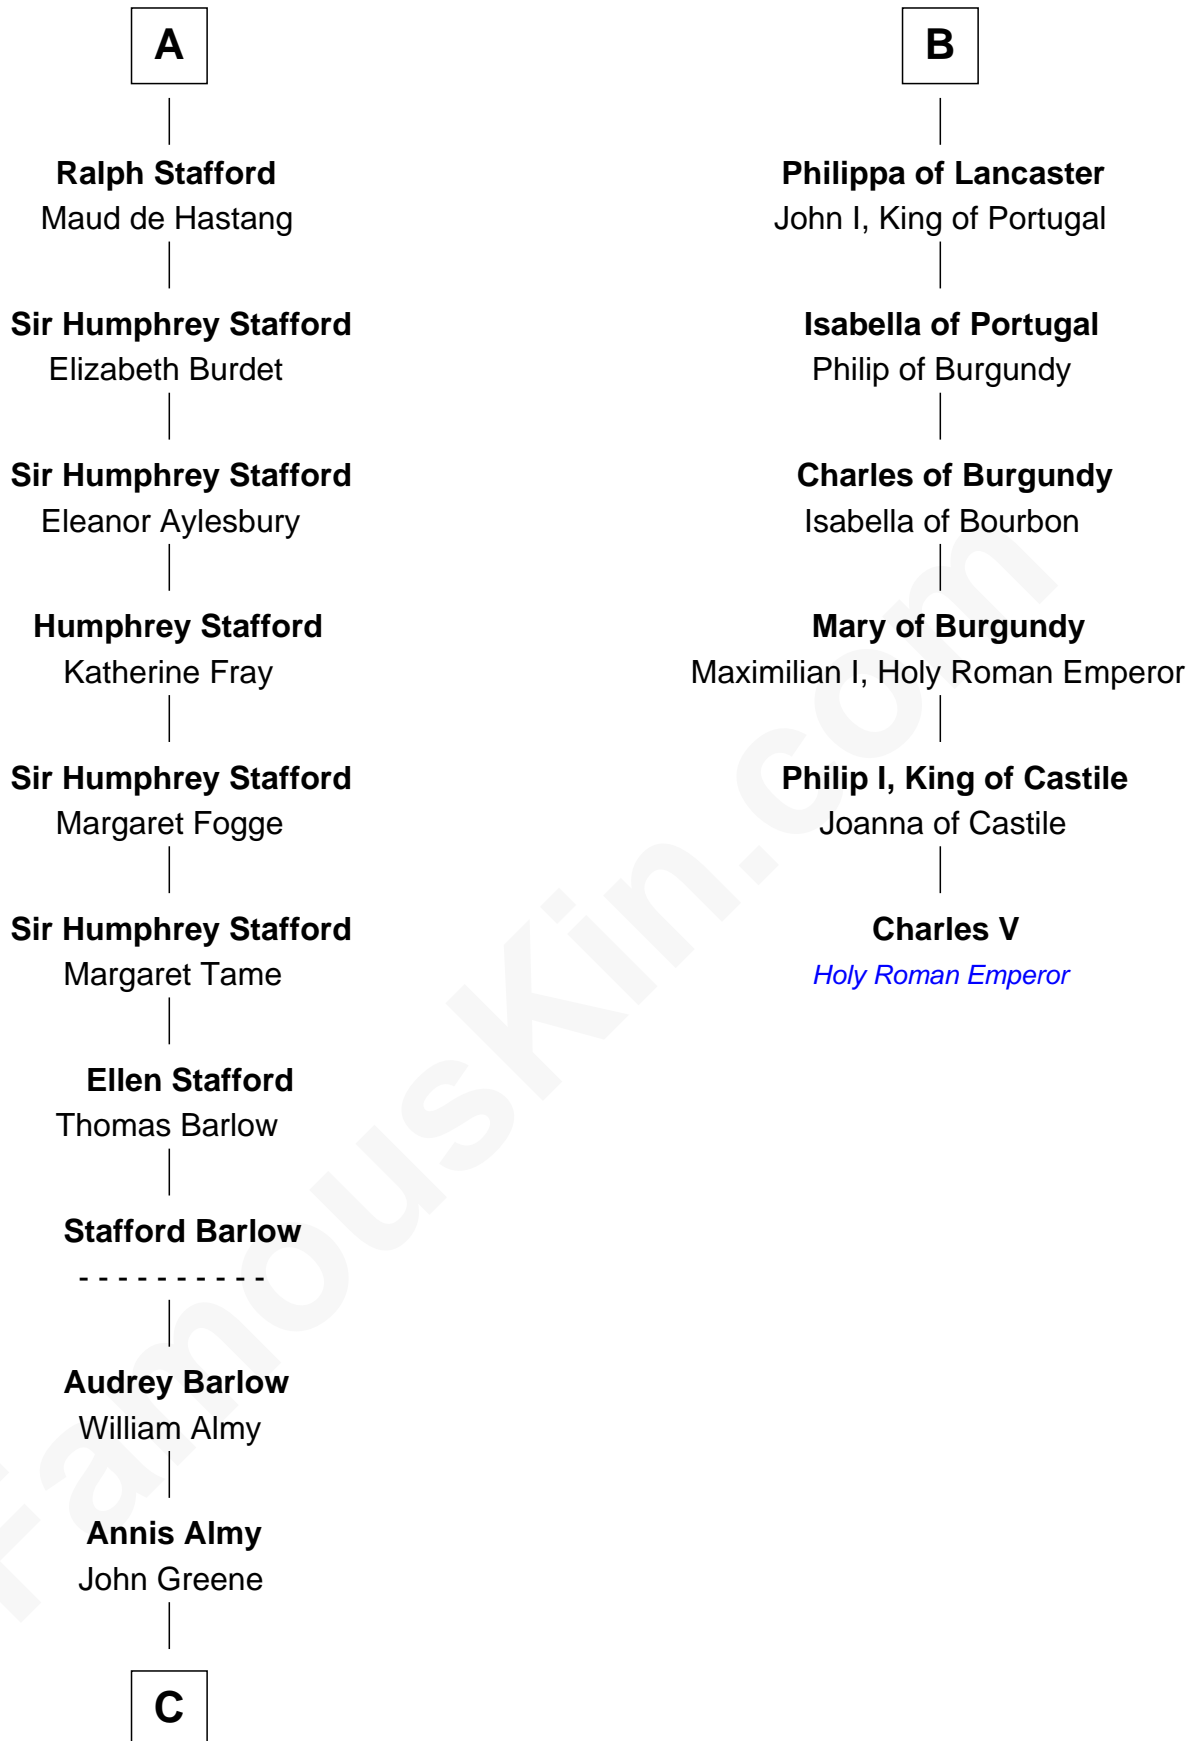

FamousKin.com

Relationship Chart of

Samuel Ward King

15th Governor of Rhode Island

12th cousin 9 times removed of

Charles V

Holy Roman Emperor

C

—
Samuel Greene

Mary Gorton

—
Samuel Greene
Sarah Coggeshall

—
Mercy Green
John Walton

—
Welthian Walton
William Borden King

—
Samuel Ward King
15th Governor of Rhode Island

FamousKin.com