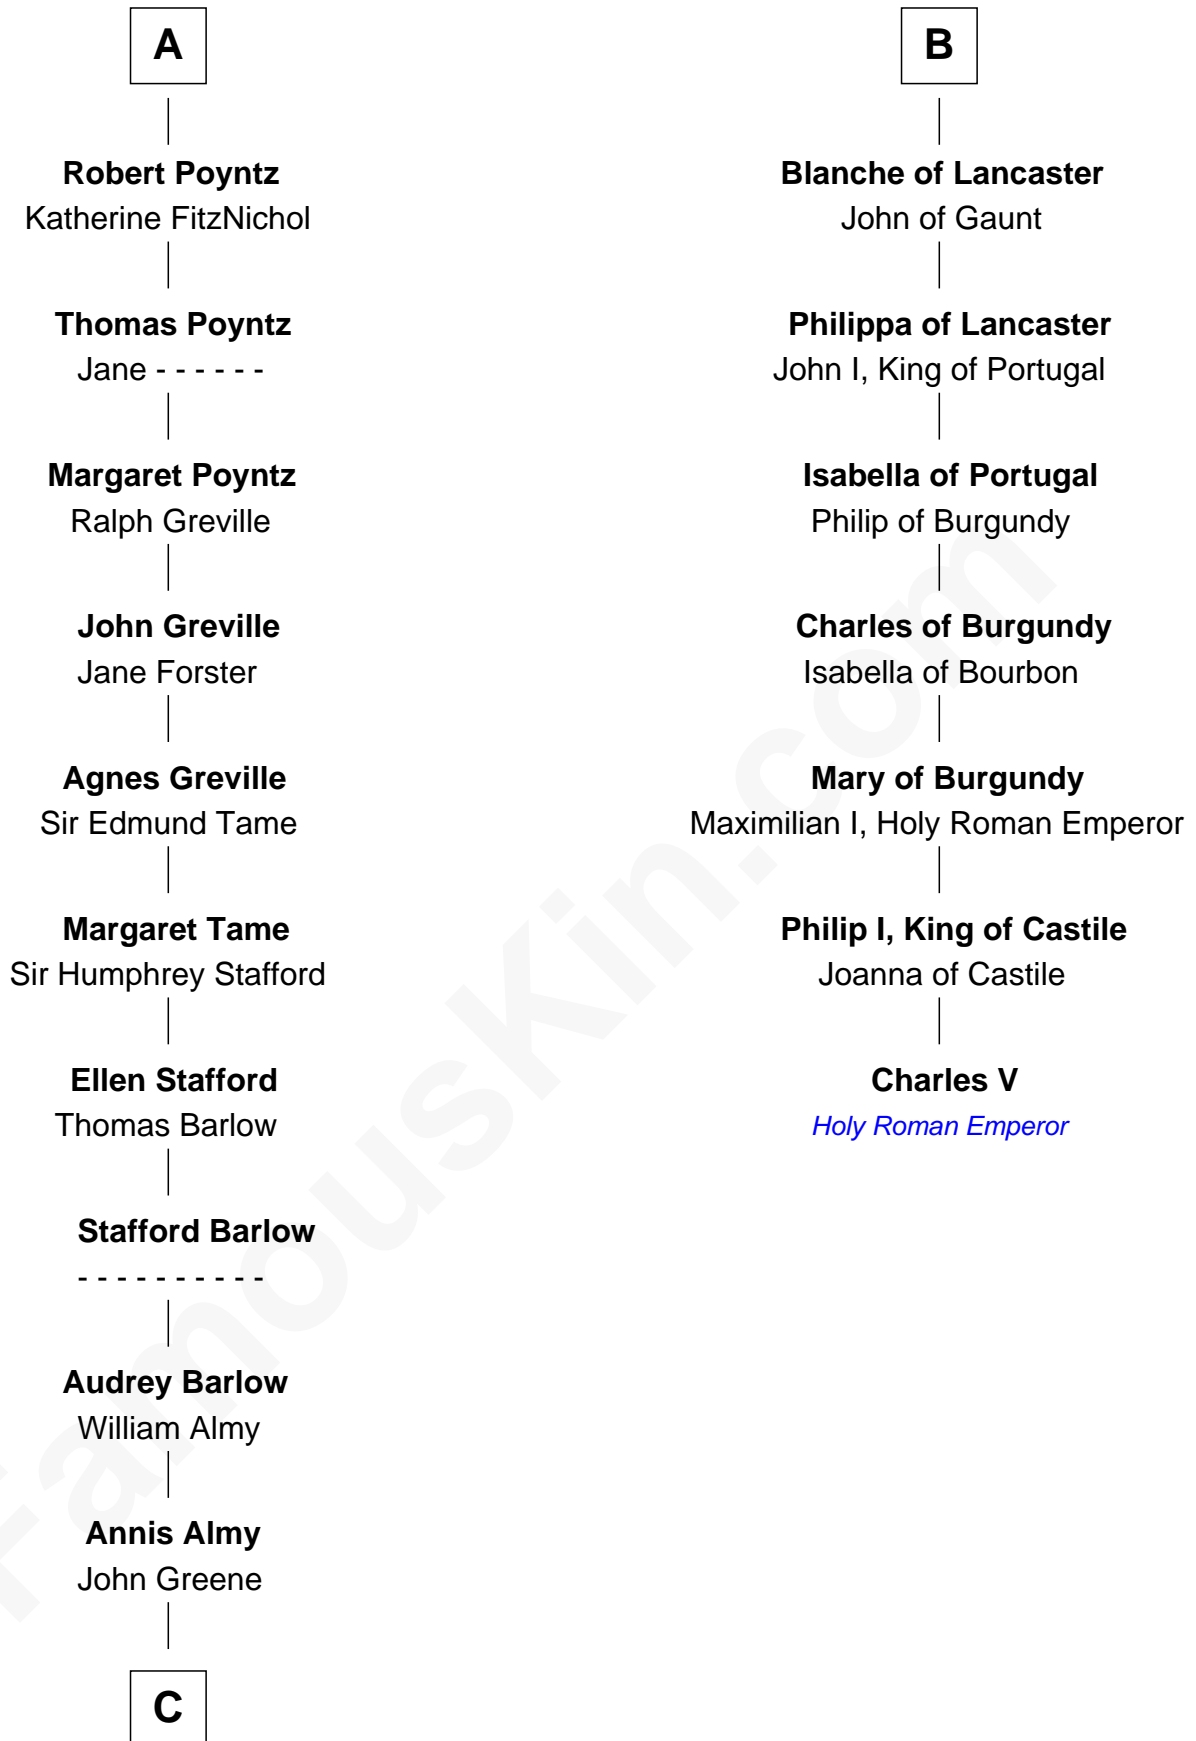

## Relationship Chart of

### Samuel Ward King

15th Governor of Rhode Island

13th cousin 8 times removed of

### Charles V

Holy Roman Emperor

**C**

—  
**Samuel Greene**

Mary Gorton

—  
**Samuel Greene**  
Sarah Coggeshall

—  
**Mercy Green**  
John Walton

—  
**Welthian Walton**  
William Borden King

—  
**Samuel Ward King**  
*15th Governor of Rhode Island*

FamousKin.com