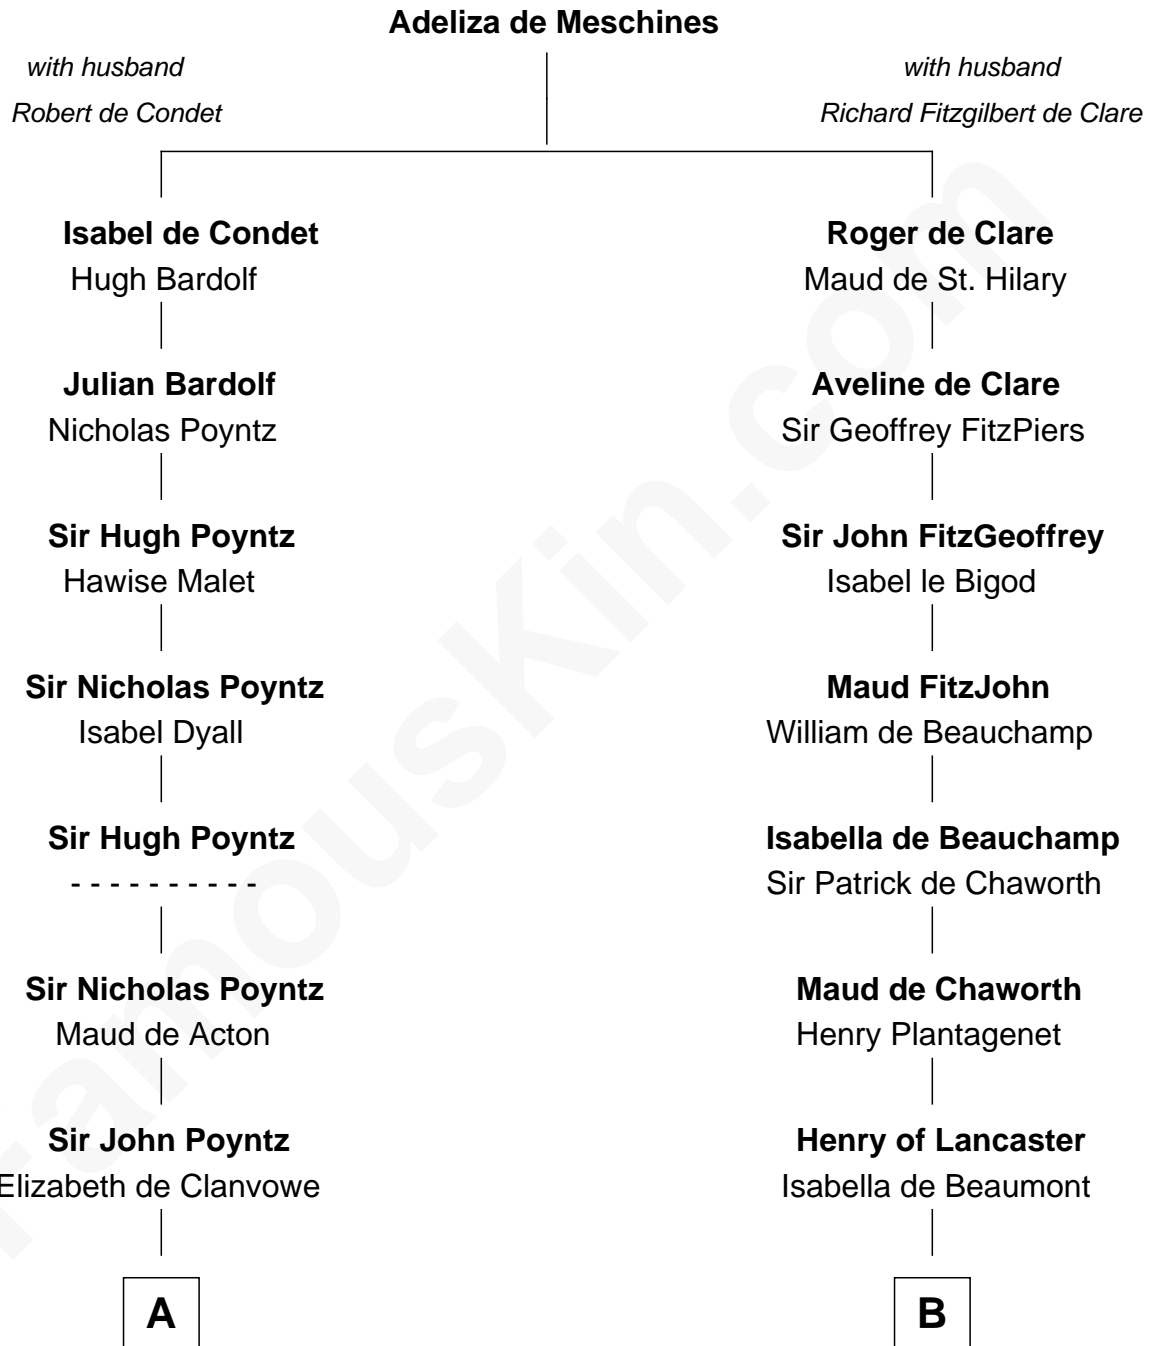

## Relationship Chart of

### Samuel Ward King

15th Governor of Rhode Island

13th cousin 8 times removed of

### Charles V

Holy Roman Emperor

**C**

—  
**Samuel Greene**

Mary Gorton

—  
**Samuel Greene**  
Sarah Coggeshall

—  
**Mercy Green**  
John Walton

—  
**Welthian Walton**  
William Borden King

—  
**Samuel Ward King**  
*15th Governor of Rhode Island*

FamousKin.com