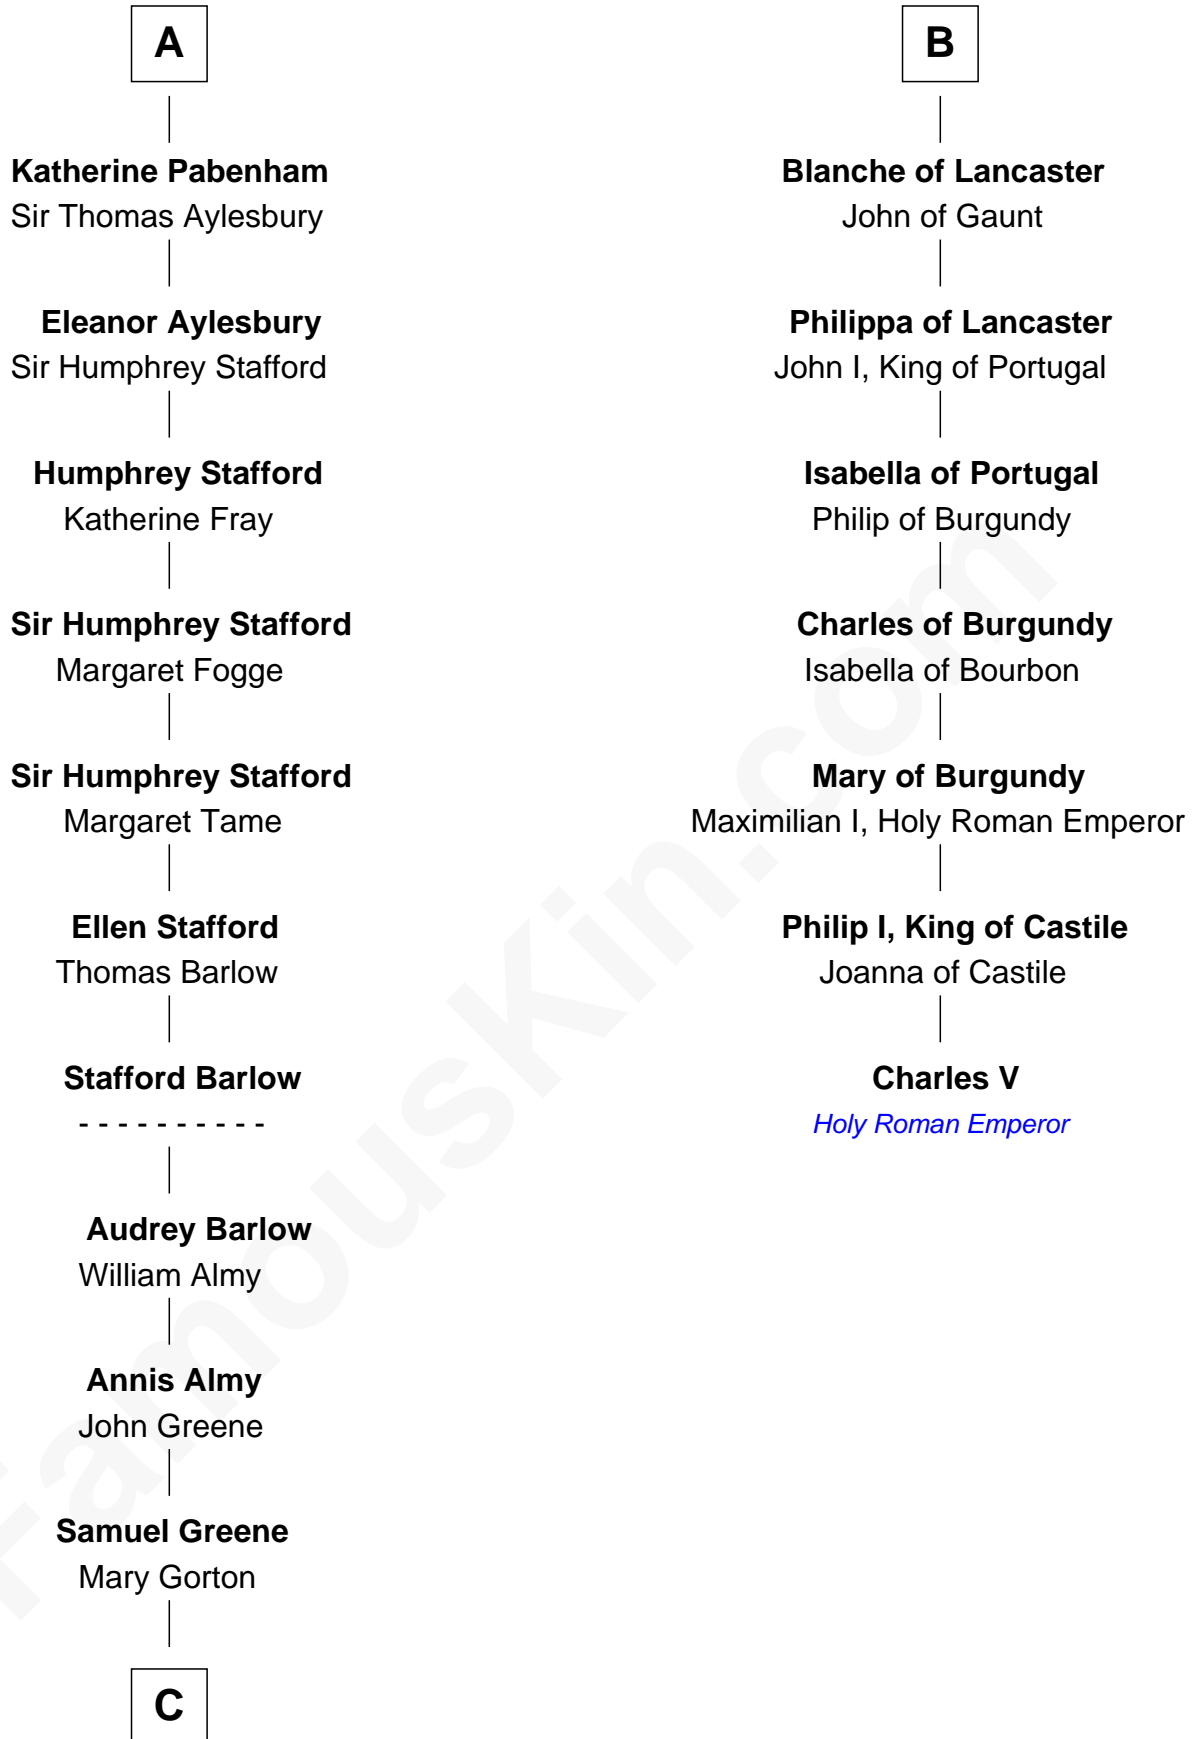

## Relationship Chart of

### Samuel Ward King

15th Governor of Rhode Island

13th cousin 7 times removed of

### Charles V

Holy Roman Emperor

**C**

—  
**Samuel Greene**  
Sarah Coggeshall

—  
**Mercy Green**  
John Walton

—  
**Welthian Walton**  
William Borden King

—  
**Samuel Ward King**  
*15th Governor of Rhode Island*