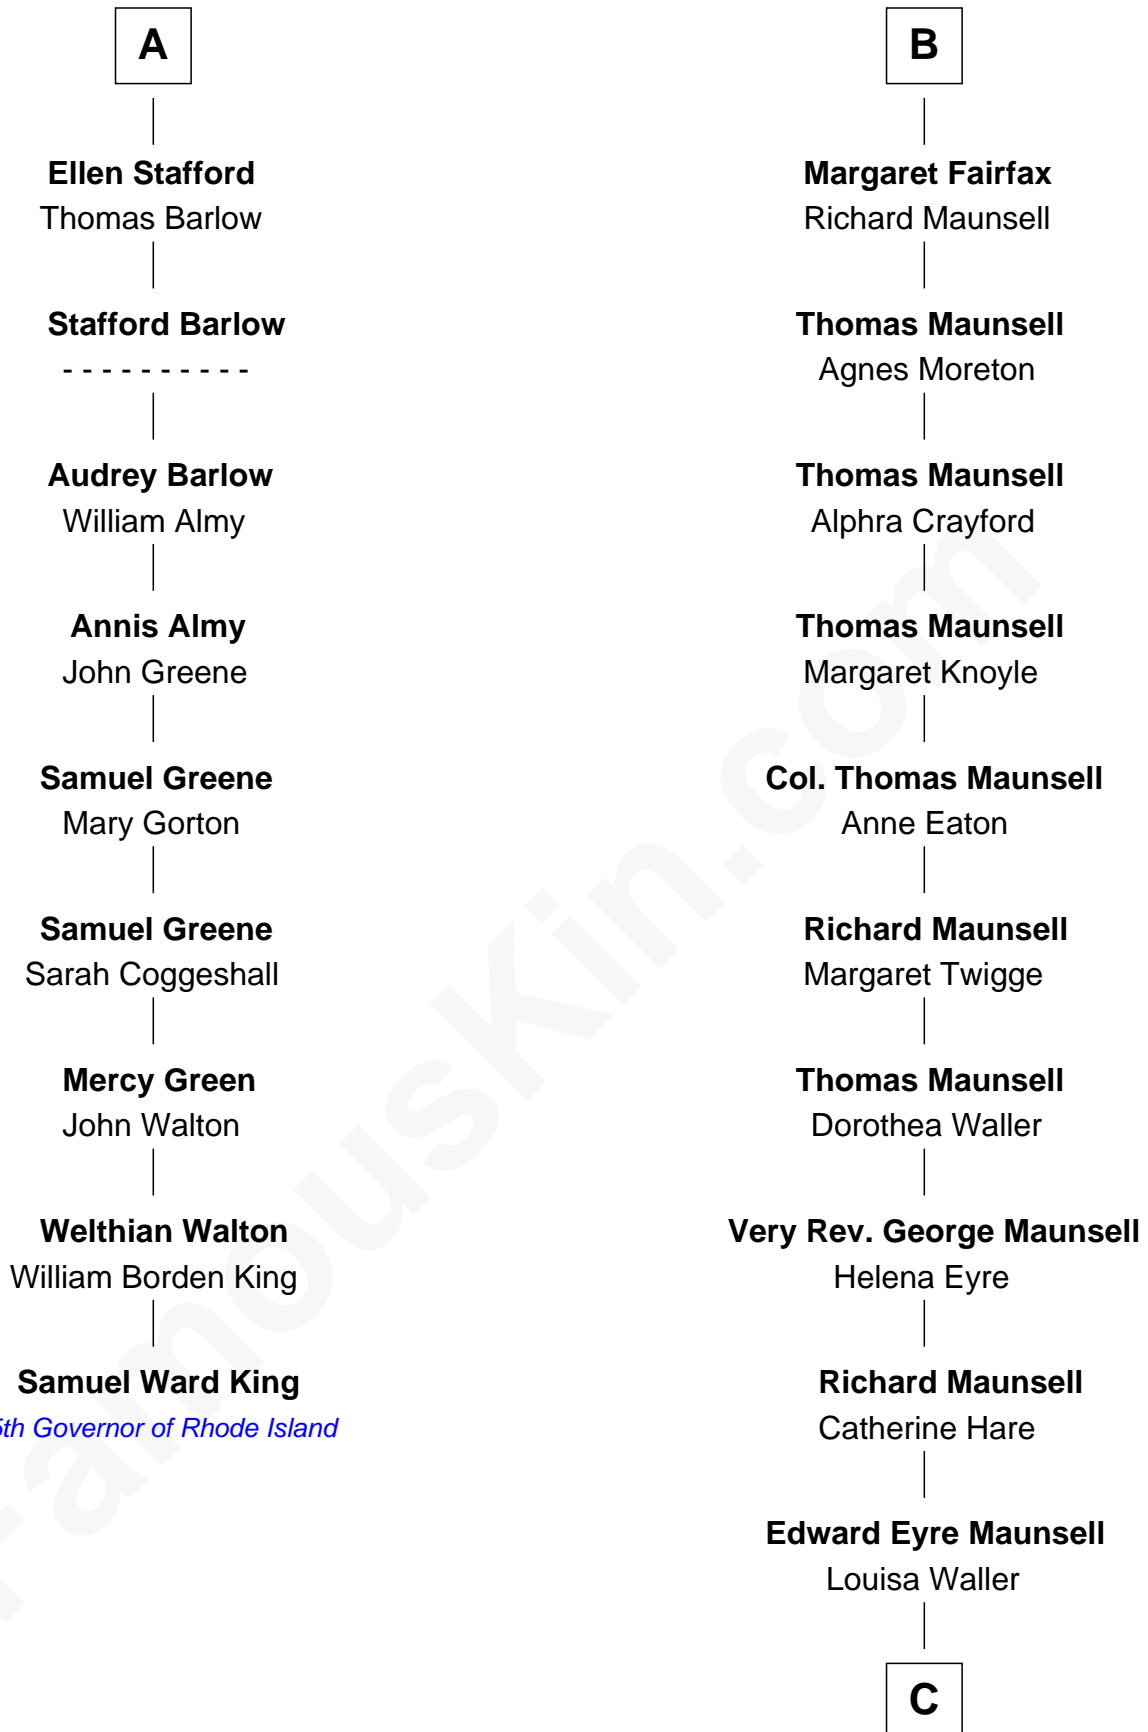

FamousKin.com

Relationship Chart of

Samuel Ward King

15th Governor of Rhode Island

15th cousin 6 times removed of

Phoebe Waller-Bridge

Theatre, TV and Movie Actress

C