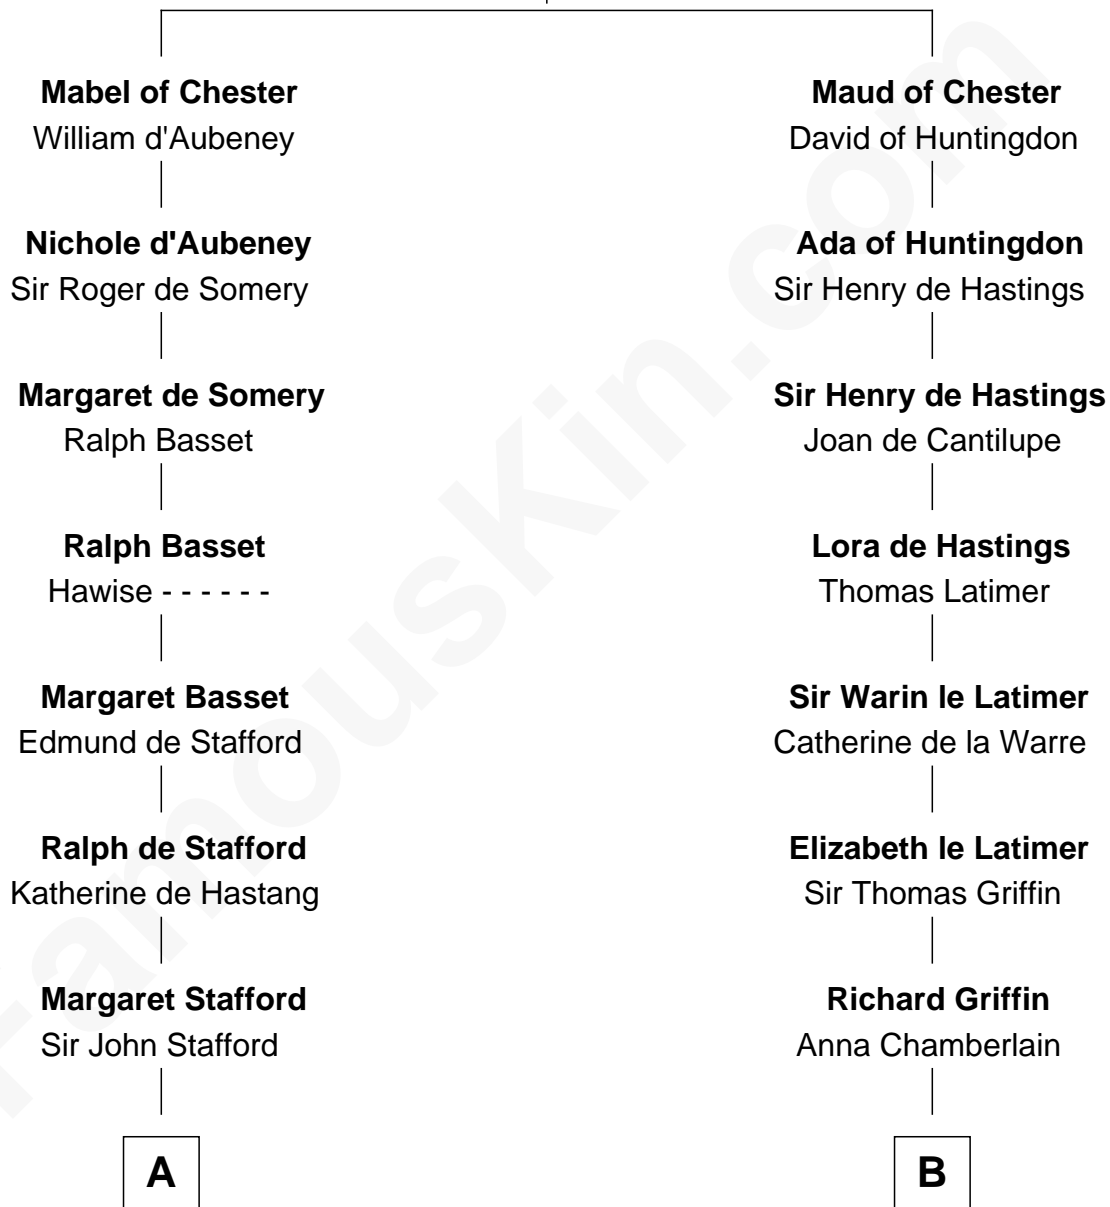

## Relationship Chart of

### Samuel Ward King

15th Governor of Rhode Island

21st cousin of

### J.P. Morgan

American Banker and Art Collector

**Hugh de Kevelioc**  
Bertrade de Montfort

**C**

**Samuel Greene**

Mary Gorton

**Samuel Greene**  
Sarah Coggeshall

**Mercy Green**  
John Walton

**Welthian Walton**  
William Borden King

**Samuel Ward King**  
*15th Governor of Rhode Island*

**D**

**Lynde Lord**  
Lois Sheldon

**Lynde Lord**  
Mary Lyman

**Mary Sheldon Lord**  
John Pierpont

**Juliet Pierpont**  
Junius Spencer Morgan