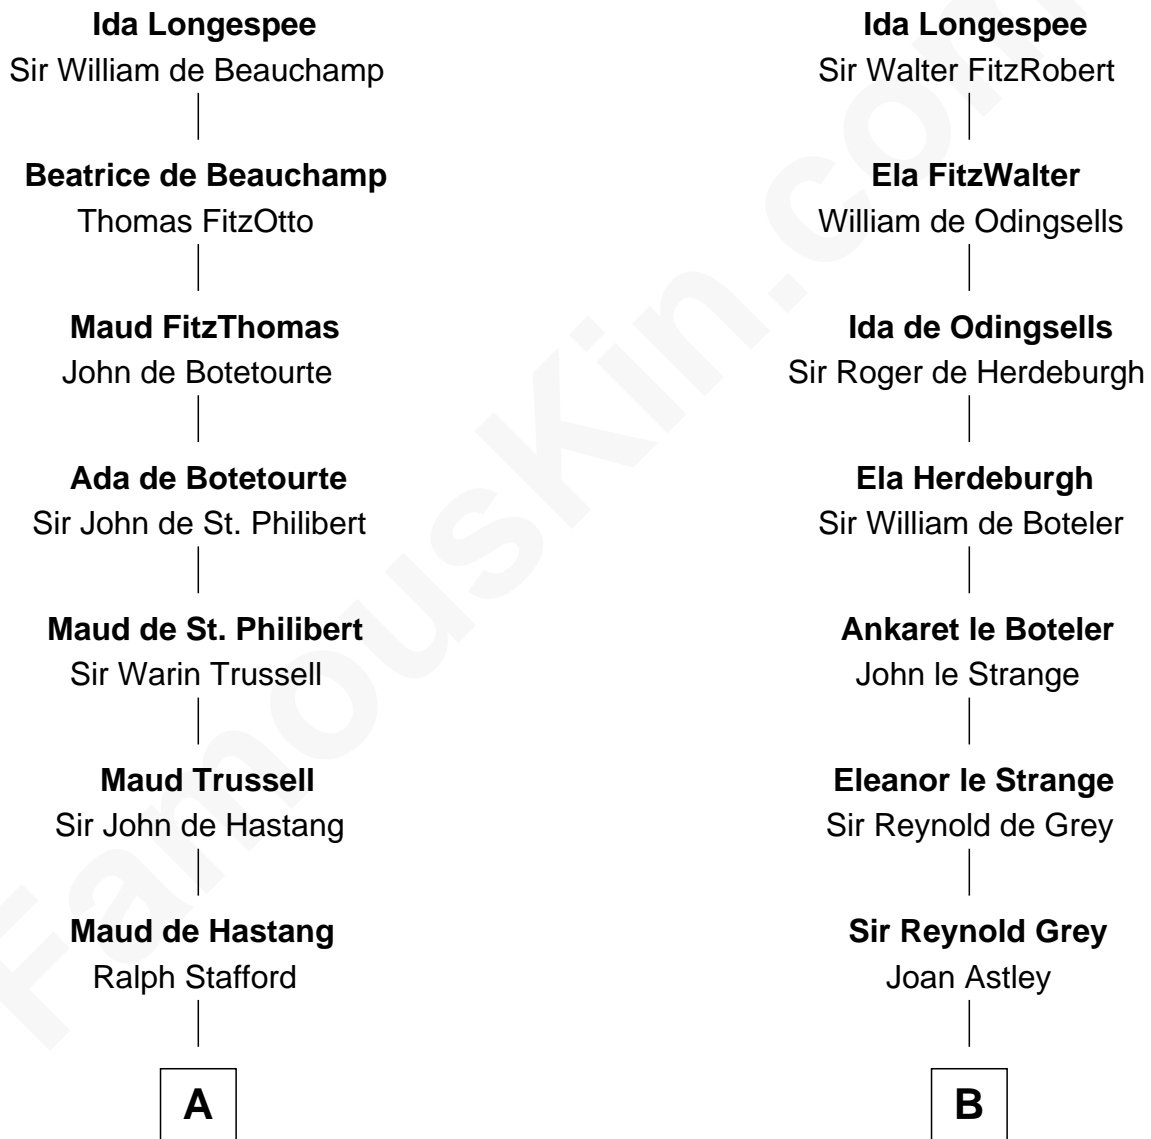

FamousKin.com

Relationship Chart of

Samuel Ward King

15th Governor of Rhode Island

20th cousin 1 time removed of

J.P. Morgan

American Banker and Art Collector

Sir William Longespee

Ela of Salisbury

C

Samuel Greene
Sarah Coggeshall

Mercy Green
John Walton

Welthian Walton
William Borden King

Samuel Ward King
15th Governor of Rhode Island

D

Lynde Lord
Lois Sheldon