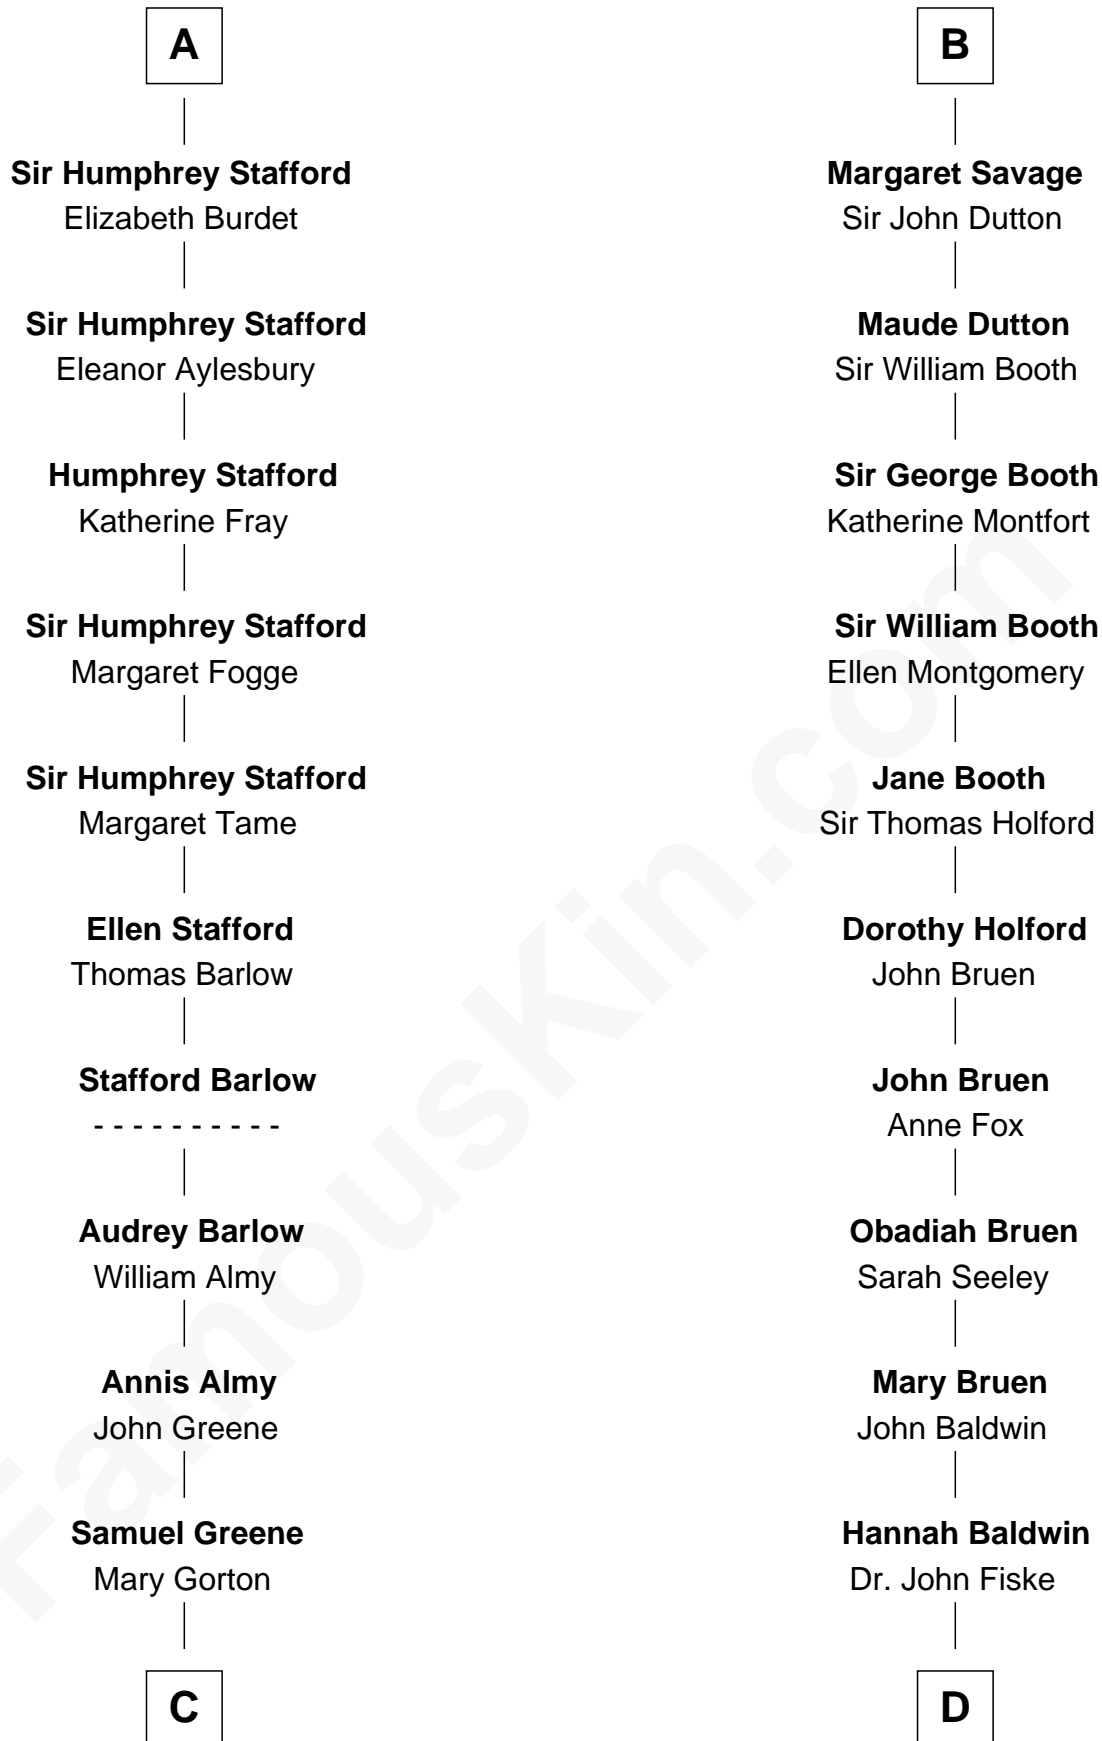

FamousKin.com

Relationship Chart of

Samuel Ward King

15th Governor of Rhode Island

20th cousin 1 time removed of

Stephen A. Douglas

Participated in Lincoln-Douglas Debates

Sir William Longespee

Ela of Salisbury

C

Samuel Greene
Sarah Coggeshall

Mercy Green
John Walton

Welthian Walton
William Borden King

Samuel Ward King
15th Governor of Rhode Island

D

Benjamin Fiske
Abigail Bowen