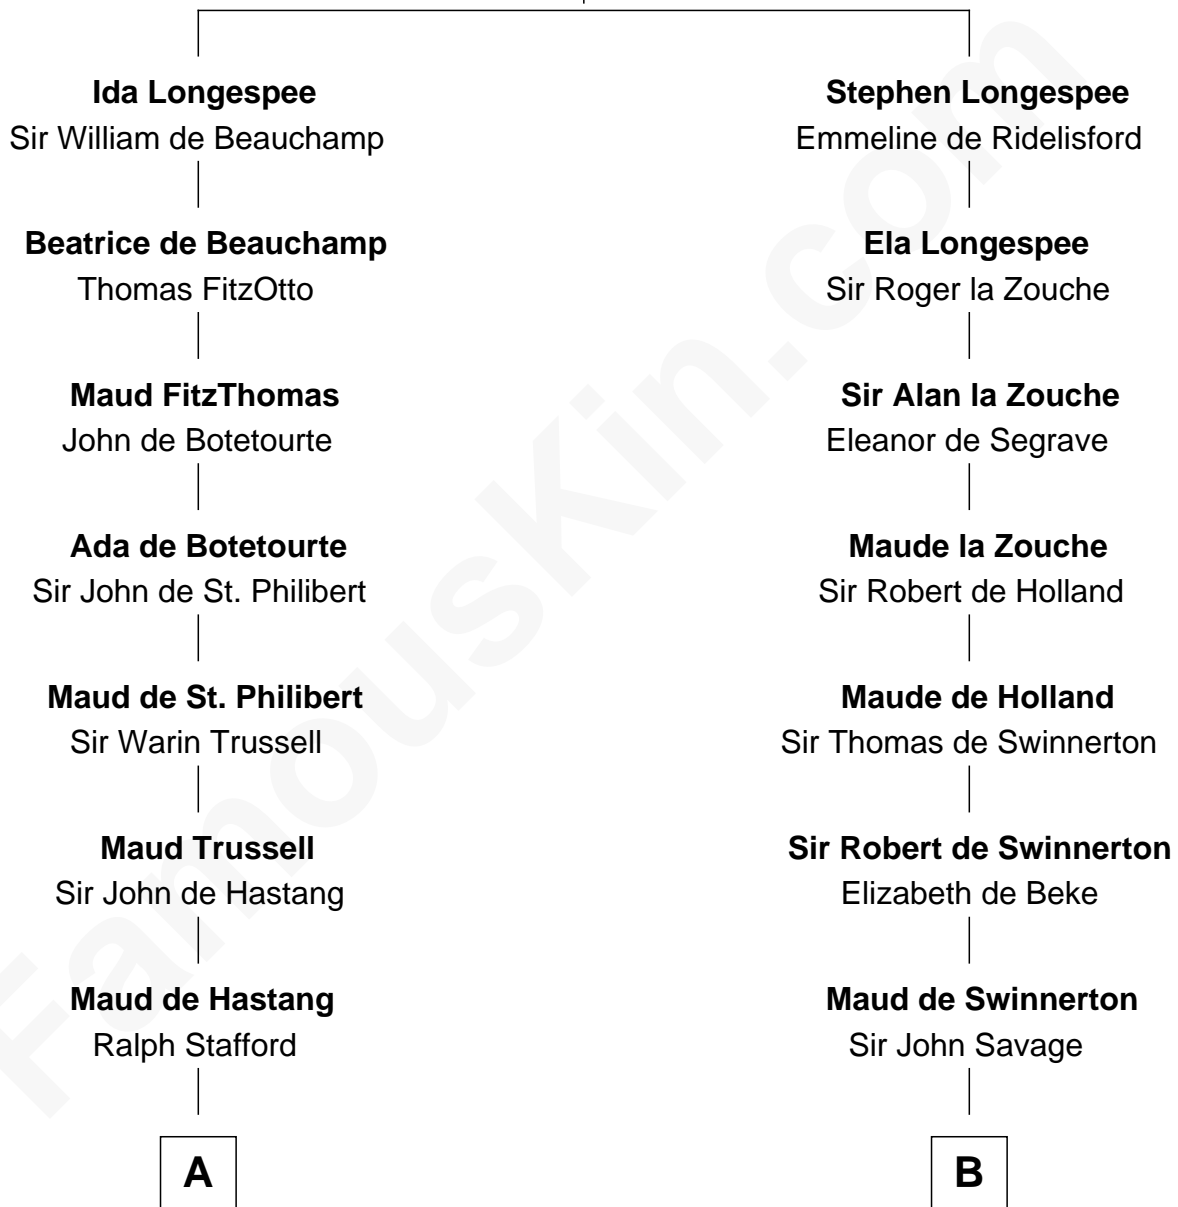

FamousKin.com

Relationship Chart of

Samuel Ward King

15th Governor of Rhode Island

20th cousin 1 time removed of

Stephen A. Douglas

Participated in Lincoln-Douglas Debates

Sir William Longespee

Ela of Salisbury

C

Samuel Greene
Sarah Coggeshall

Mercy Green
John Walton

Welthian Walton
William Borden King

Samuel Ward King
15th Governor of Rhode Island

D

Benjamin Fiske
Abigail Bowen