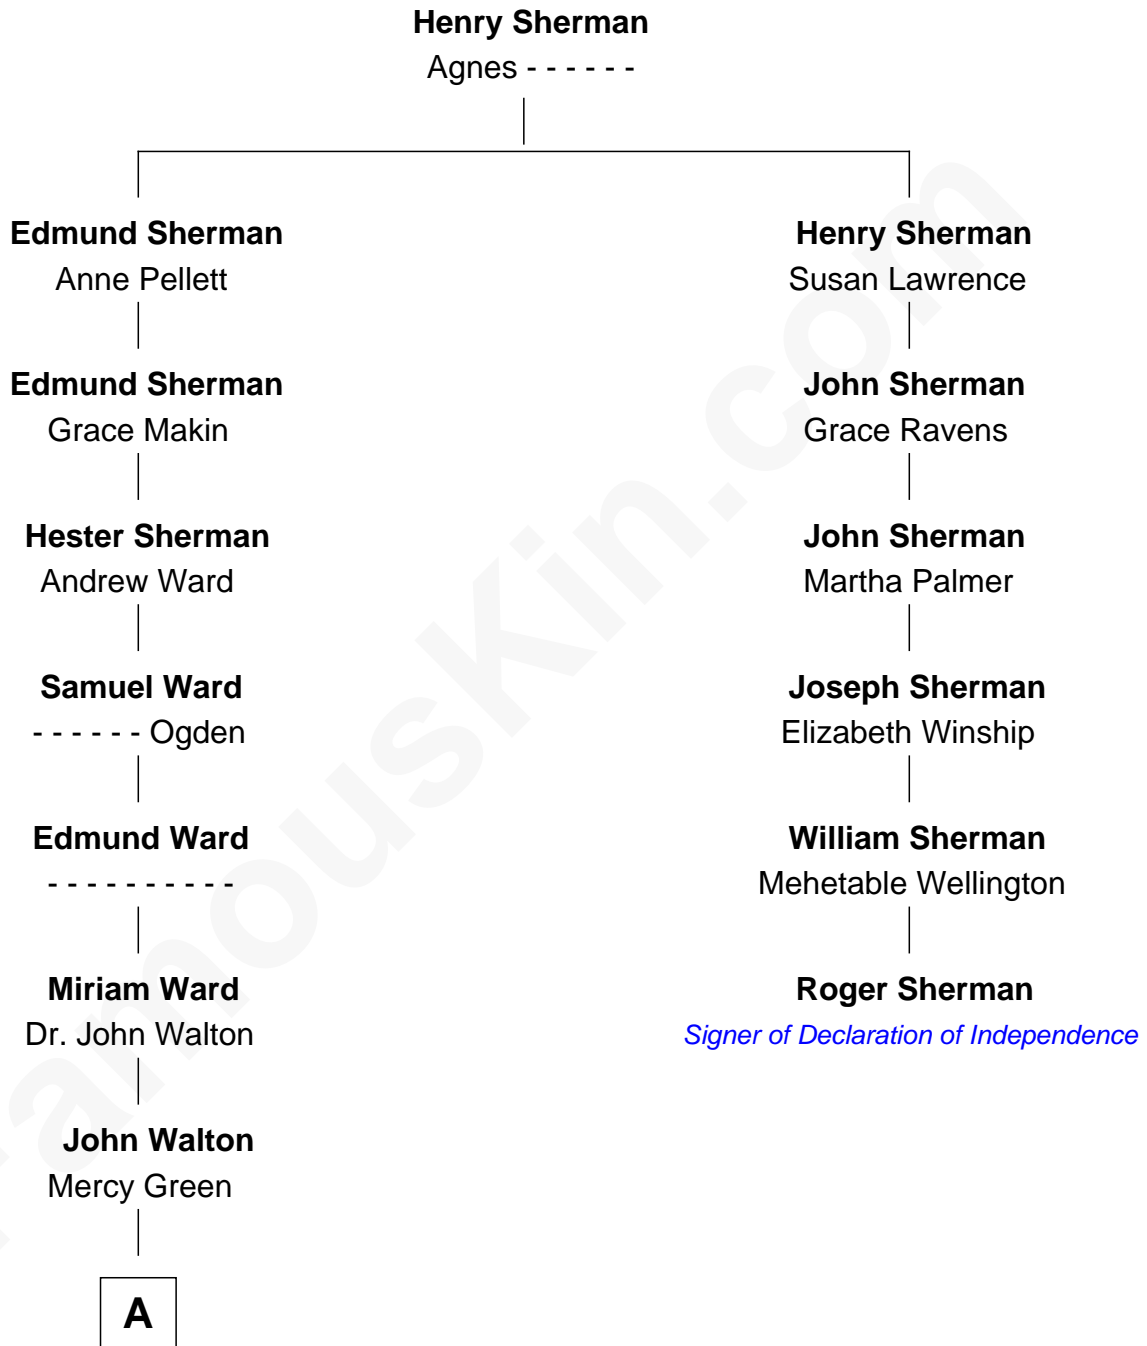

FamousKin.com

Relationship Chart of

Samuel Ward King

15th Governor of Rhode Island

5th cousin 3 times removed of

Roger Sherman

Signer of the Declaration of Independence

A

—
Welthian Walton
William Borden King

—
Samuel Ward King
15th Governor of Rhode Island

FamousKin.com