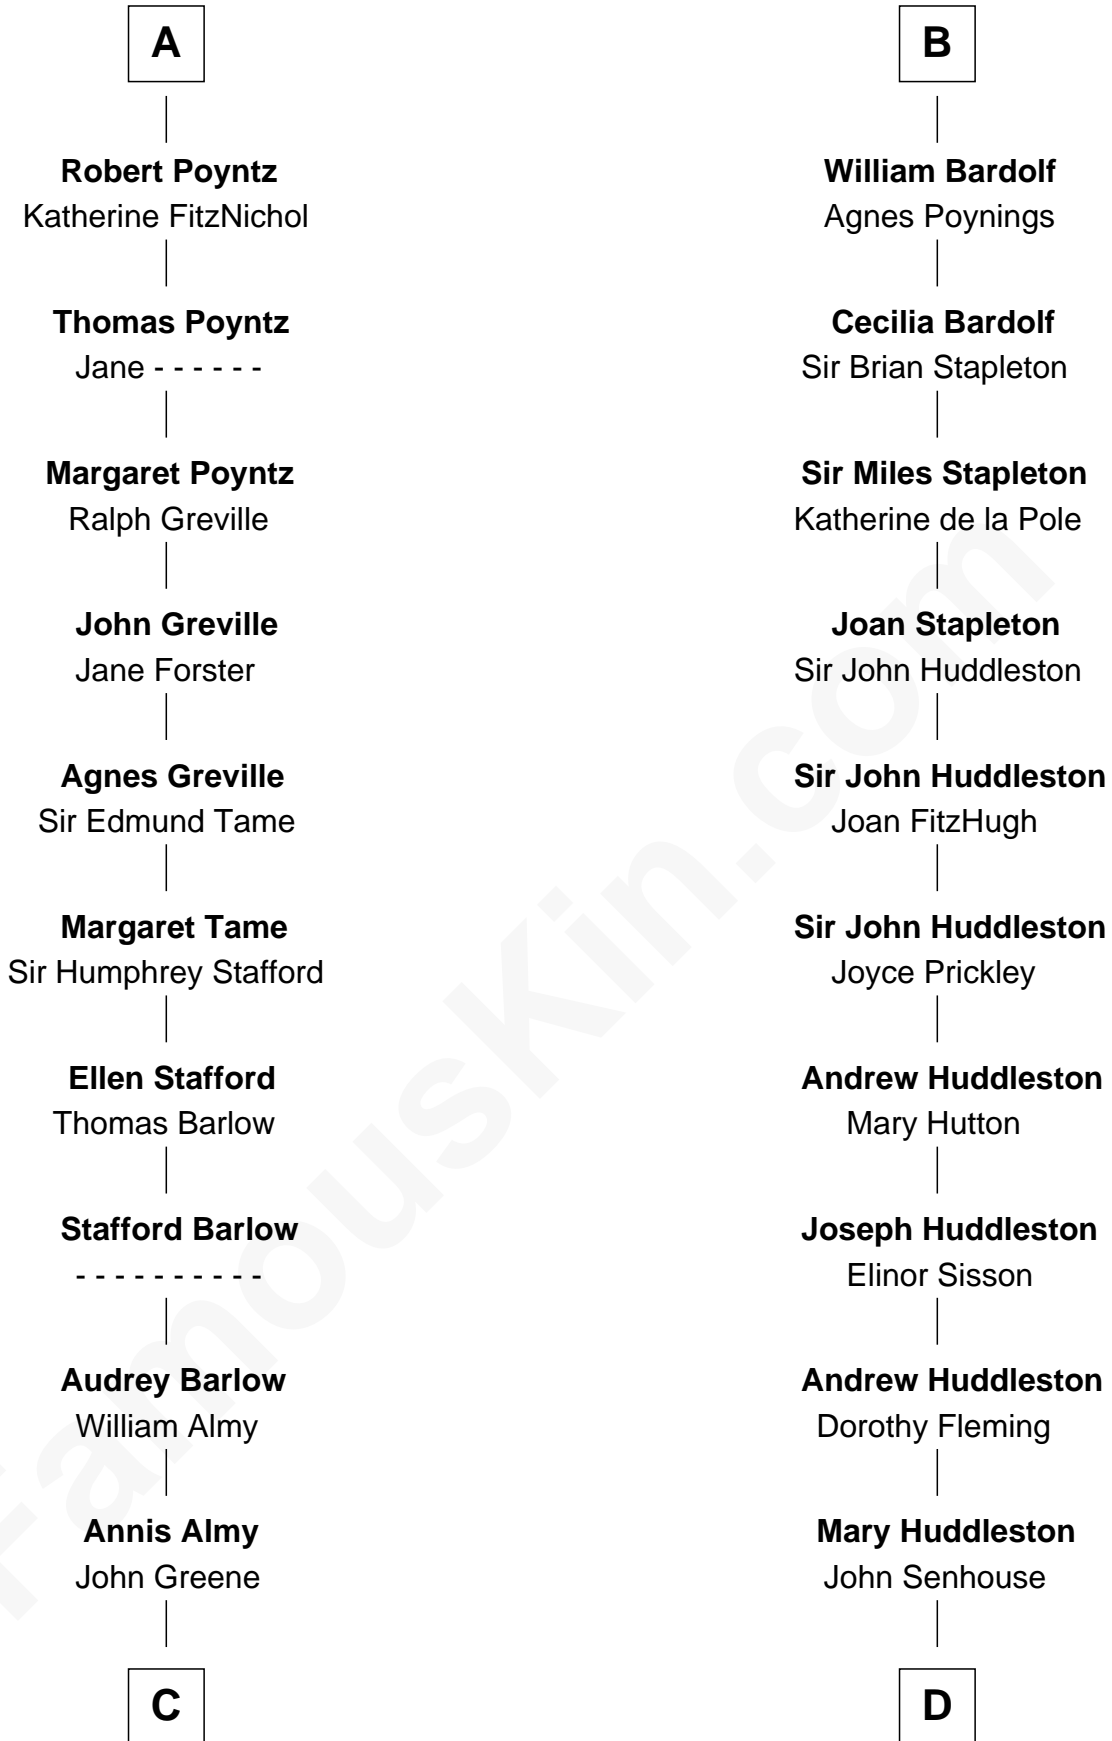

FamousKin.com

Relationship Chart of Samuel Ward King

15th Governor of Rhode Island

20th cousin 1 time removed of

Fletcher Christian

Leader of the mutiny on the Bounty

C

Samuel Greene

Mary Gorton

Samuel Greene

Sarah Coggeshall

Mercy Green

John Walton

Welthian Walton

William Borden King

Samuel Ward King

Fletcher Christian

Leader of the mutiny on the Bounty

FamousKin.com