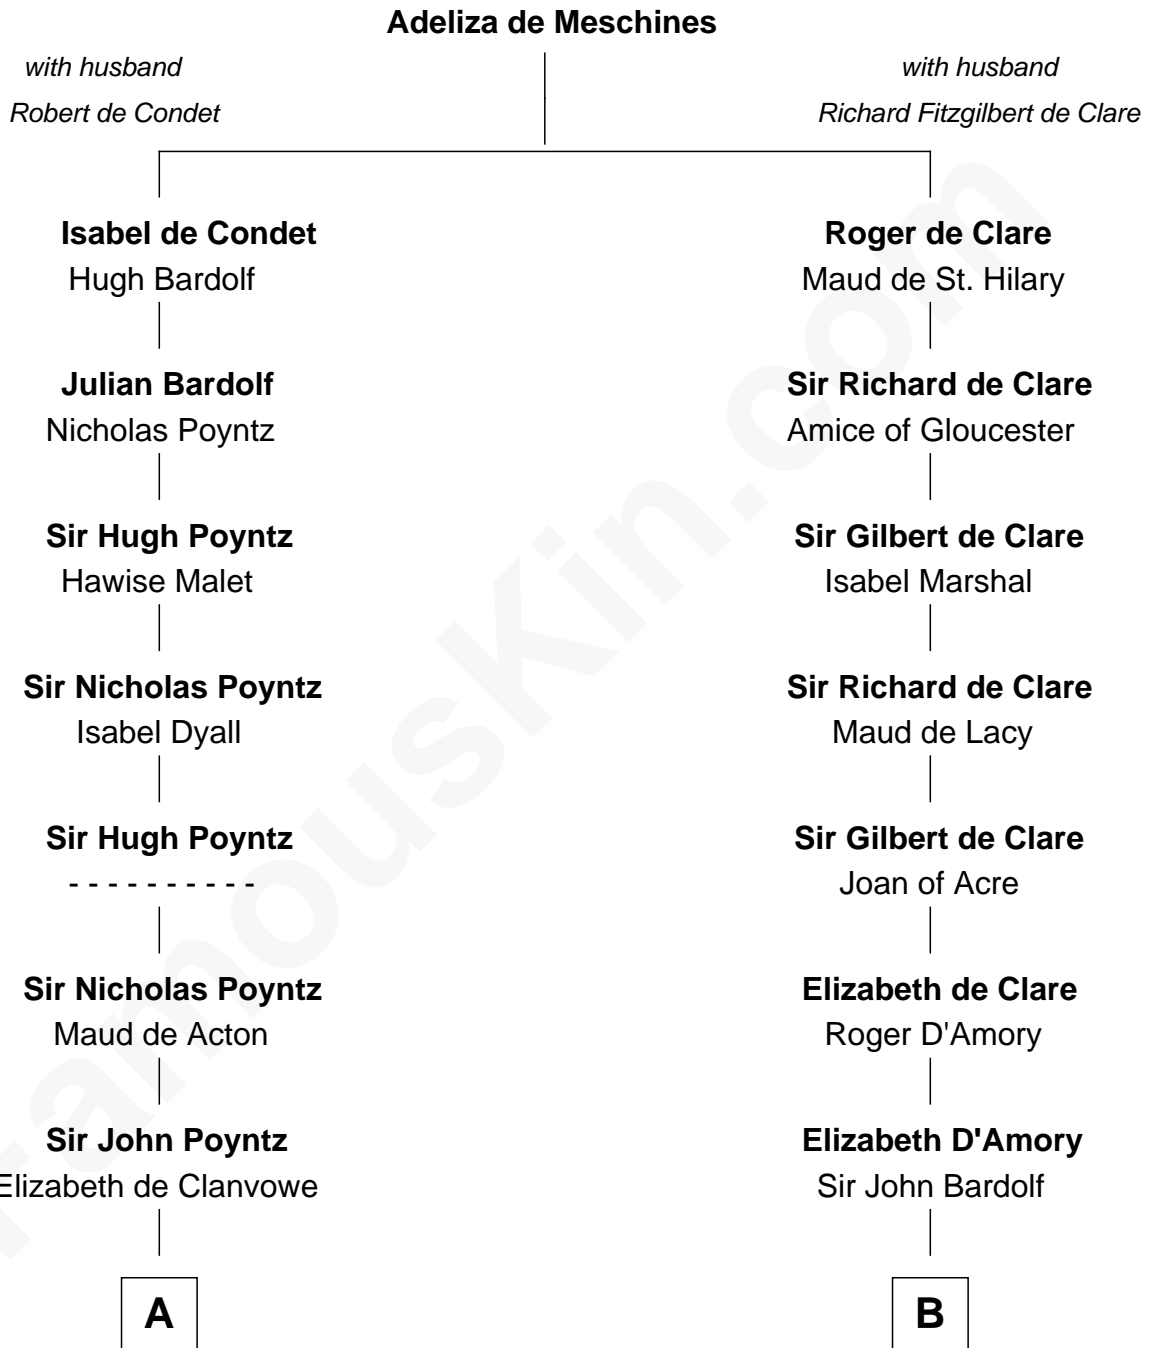

FamousKin.com

Relationship Chart of Samuel Ward King

15th Governor of Rhode Island

20th cousin 1 time removed of

Fletcher Christian

Leader of the mutiny on the Bounty

C

Samuel Greene

Mary Gorton

Samuel Greene

Sarah Coggeshall

Mercy Green

John Walton

Welthian Walton

William Borden King

Samuel Ward King

Fletcher Christian

Leader of the mutiny on the Bounty

FamousKin.com