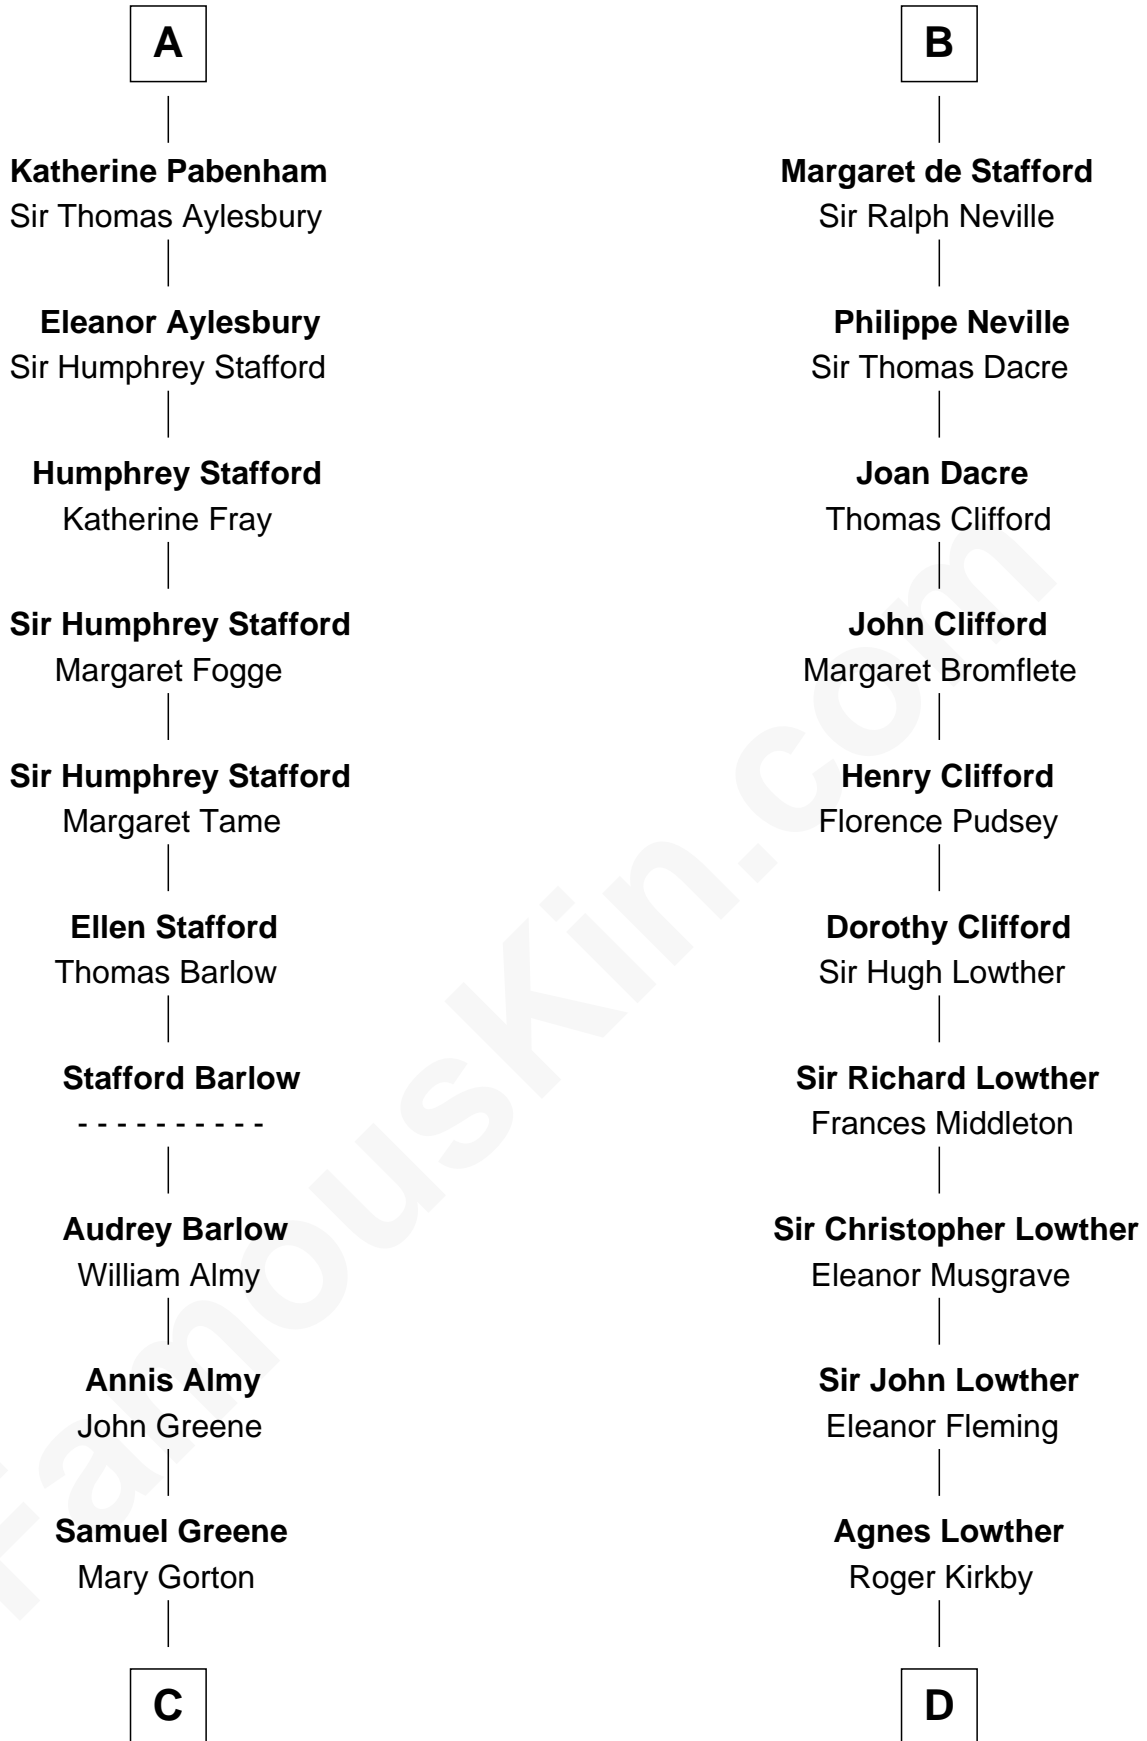

FamousKin.com

Relationship Chart of

Samuel Ward King

15th Governor of Rhode Island

20th cousin 1 time removed of

Fletcher Christian

Leader of the mutiny on the Bounty

C

Samuel Greene
Sarah Coggeshall

Mercy Green
John Walton

Welthian Walton
William Borden King

Samuel Ward King
15th Governor of Rhode Island

D

William Kirkby
Joanna Furness

Eleanor Kirkby
Humphrey Senhouse

Bridget Senhouse
John Christian

Charles Christian
Anne Dixon

Fletcher Christian
Leader of the mutiny on the Bounty