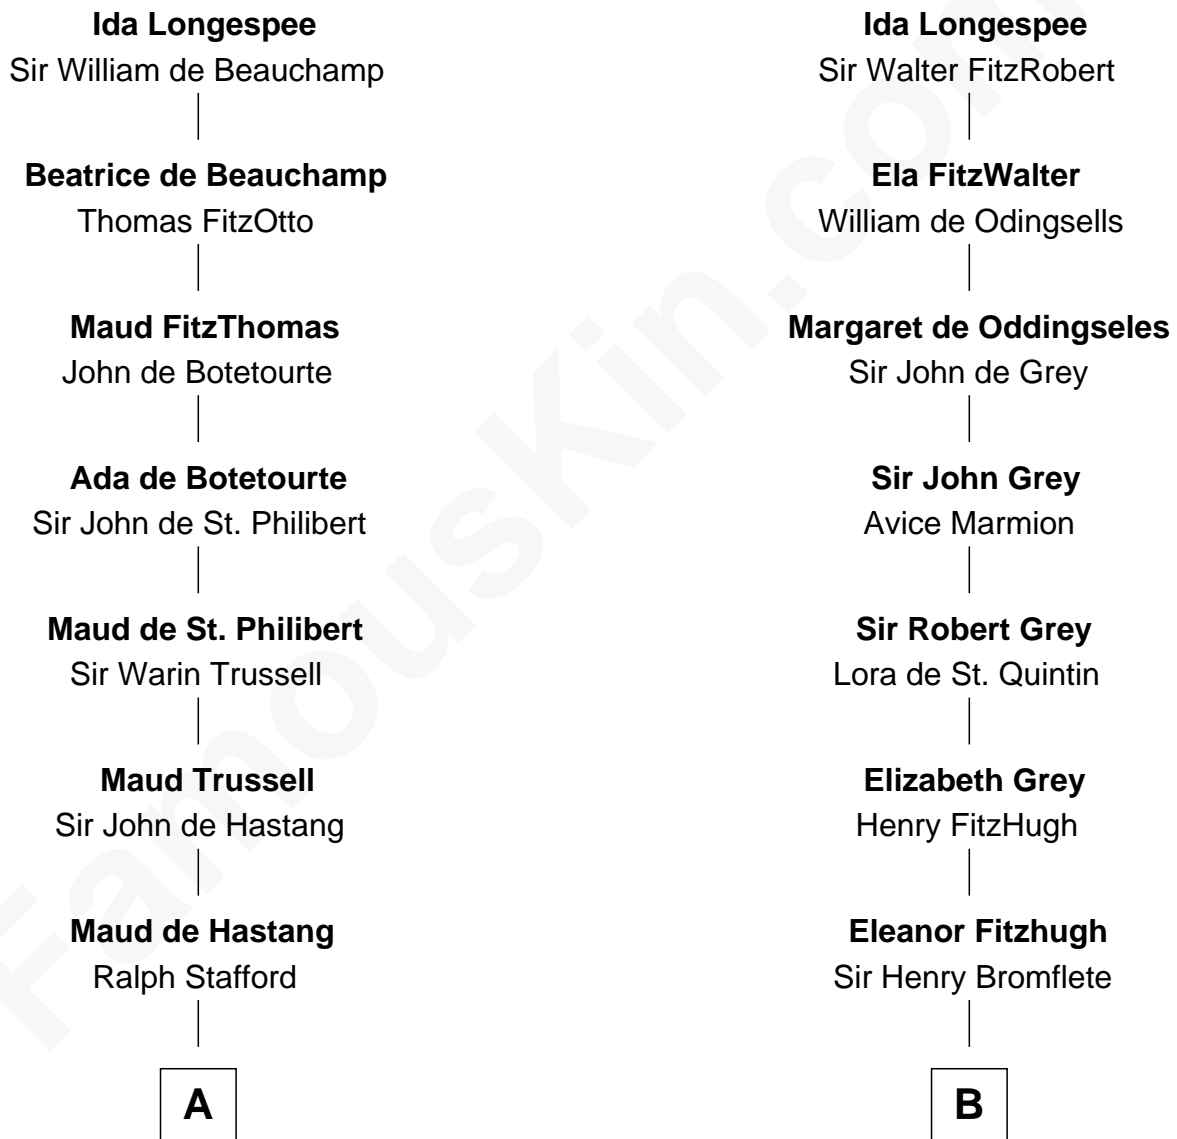

FamousKin.com

Relationship Chart of

Samuel Ward King

15th Governor of Rhode Island

18th cousin 2 times removed of

Fletcher Christian

Leader of the mutiny on the Bounty

Sir William Longespee

Ela of Salisbury

C

Samuel Greene
Sarah Coggeshall

Mercy Green
John Walton

Welthian Walton
William Borden King

Samuel Ward King
15th Governor of Rhode Island

D

Charles Christian
Anne Dixon

Fletcher Christian
Leader of the mutiny on the Bounty

FamousKin.com