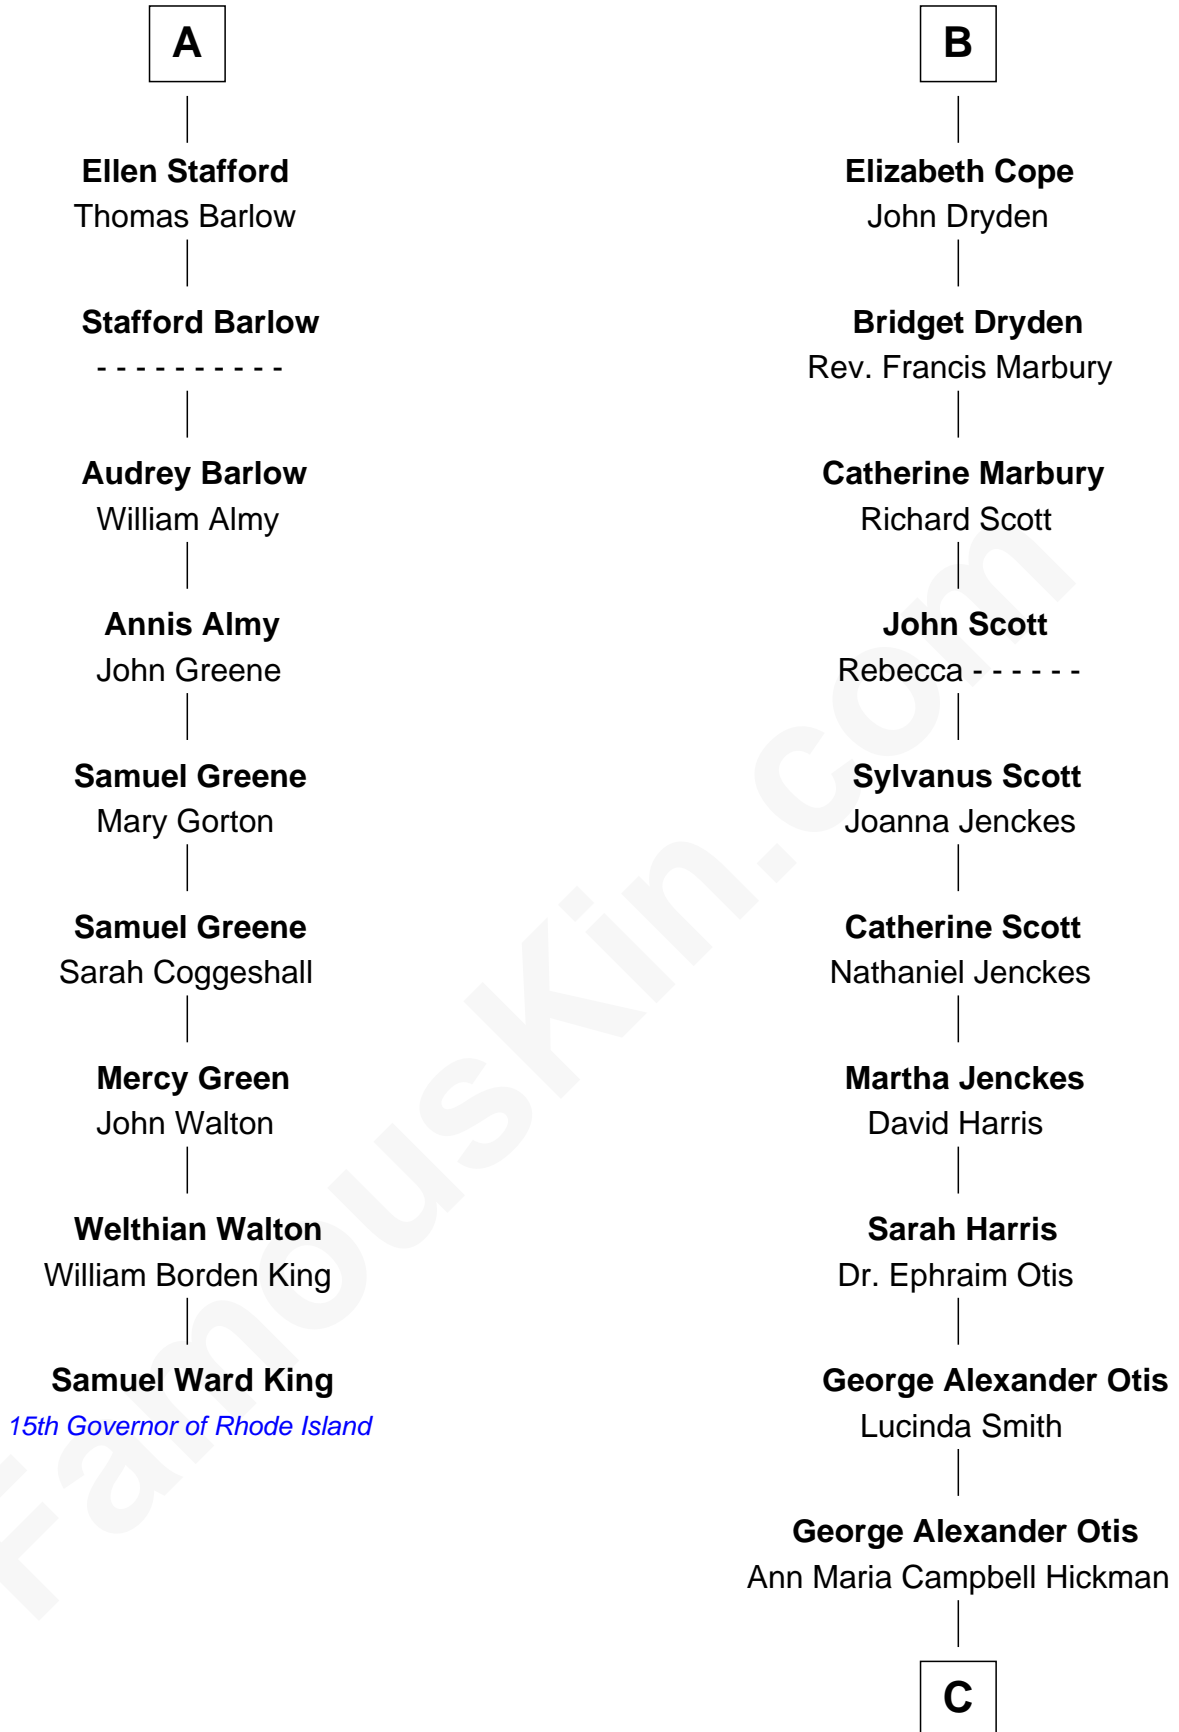

FamousKin.com

Relationship Chart of

Samuel Ward King

15th Governor of Rhode Island

15th cousin 6 times removed of

George Winston

New Age Pianist

C

Dr. George Alexander Otis

Pauline Clark Baury

Anna Marie Otis

Isaac Winston

George Otis Winston

Helen Comfort Stagg

George Otis Winston

Mary Annabel Bohannon

George Winston

New Age Pianist

FamousKin.com