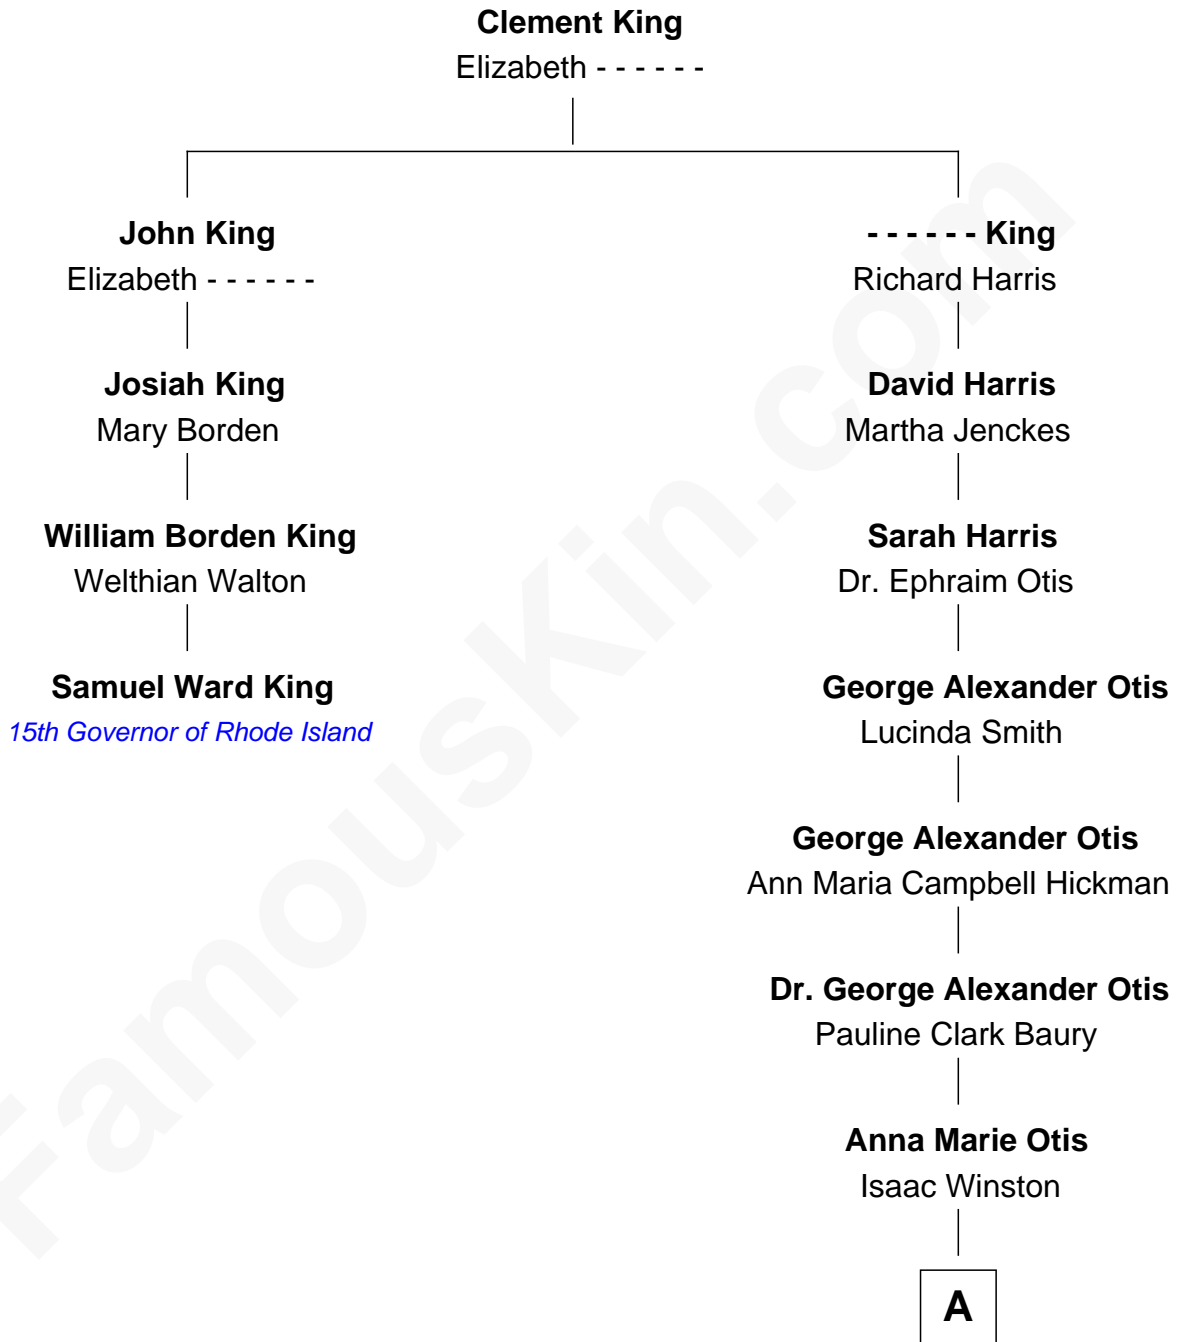

FamousKin.com

Relationship Chart of

Samuel Ward King

15th Governor of Rhode Island

3rd cousin 6 times removed of

George Winston

New Age Pianist

A

George Otis Winston
Helen Comfort Stagg

George Otis Winston
Mary Annabel Bohannon

George Winston
New Age Pianist

FamousKin.com