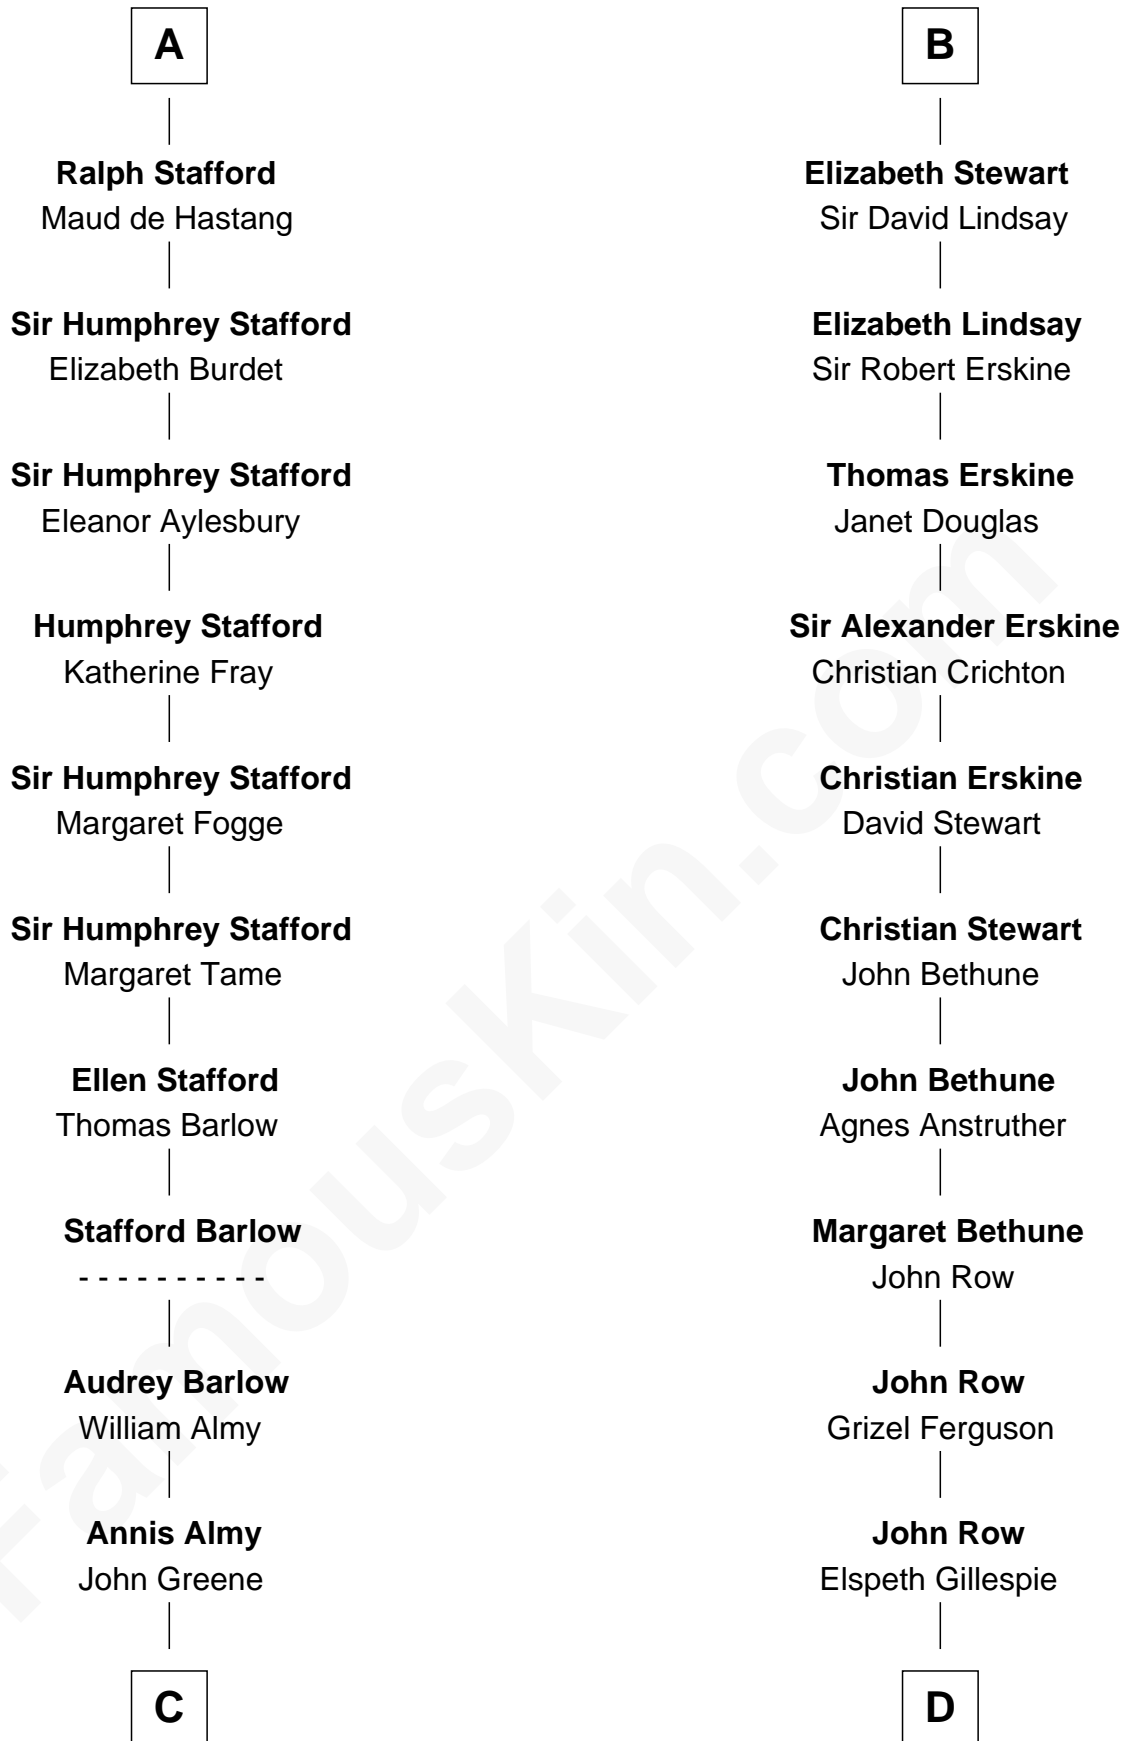

FamousKin.com

Relationship Chart of Samuel Ward King

15th Governor of Rhode Island

20th cousin 1 time removed of

General Hugh Mercer
American Revolution

Hugh de Kevelioc
Bertrade de Montfort

C

Samuel Greene

Mary Gorton

Samuel Greene
Sarah Coggeshall

Mercy Green
John Walton

Welthian Walton
William Borden King

Samuel Ward King
15th Governor of Rhode Island

D

Lilias Row
John Mercer

Thomas Mercer
Isabel Smith

William Mercer
Anne Munro

General Hugh Mercer
American Revolution