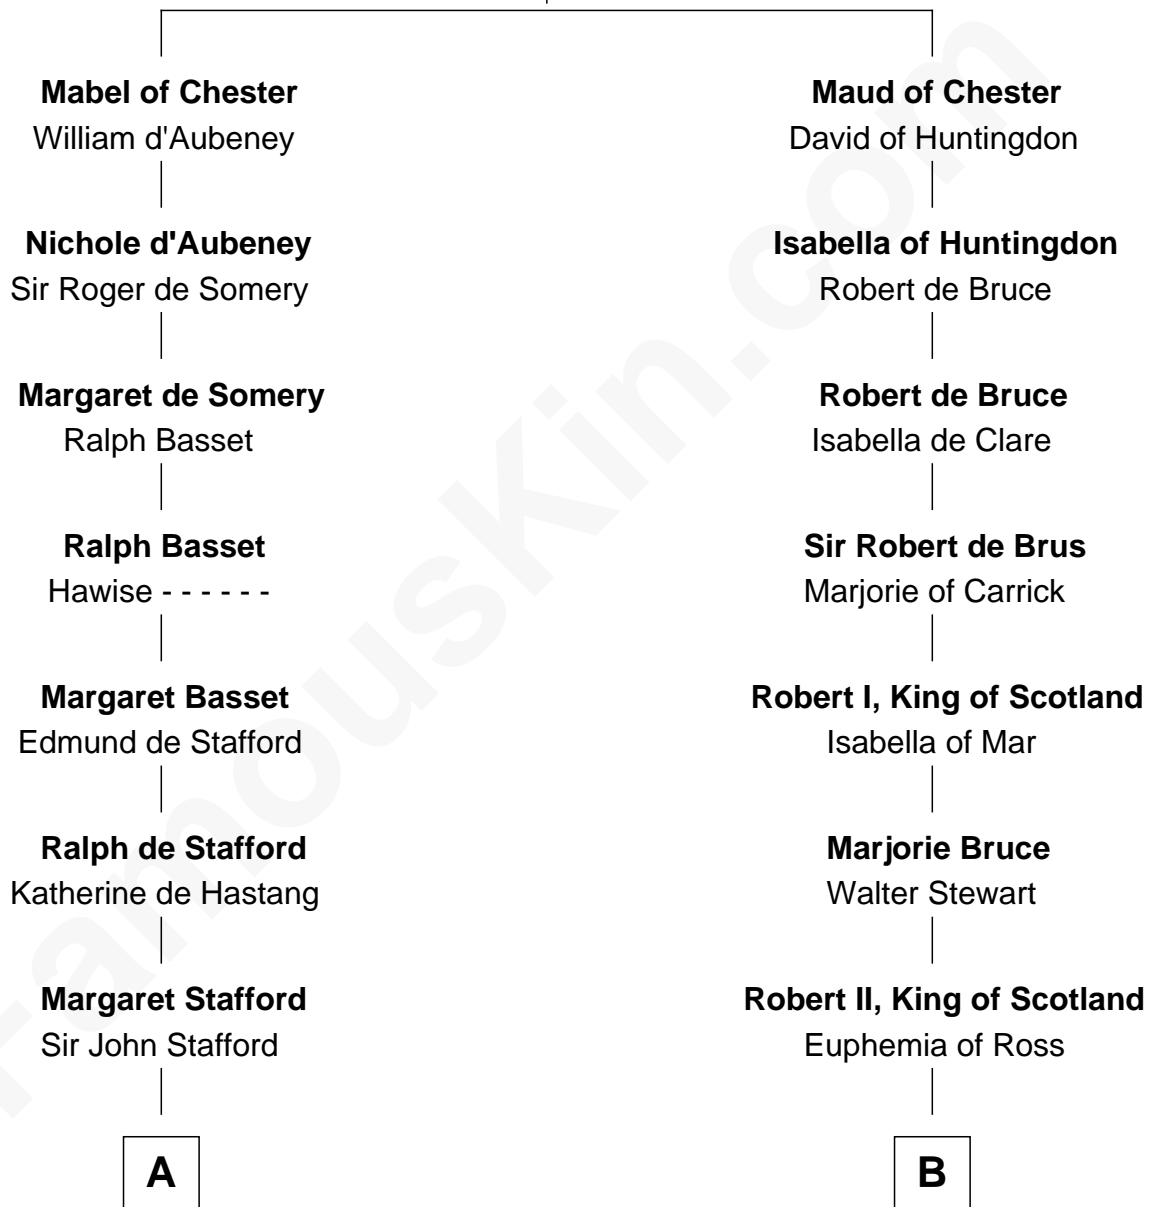

FamousKin.com

Relationship Chart of Samuel Ward King

15th Governor of Rhode Island

20th cousin 1 time removed of

General Hugh Mercer
American Revolution

Hugh de Kevelioc
Bertrade de Montfort

C

Samuel Greene

Mary Gorton

Samuel Greene
Sarah Coggeshall

Mercy Green
John Walton

Welthian Walton
William Borden King

Samuel Ward King
15th Governor of Rhode Island

D

Lilias Row
John Mercer

Thomas Mercer
Isabel Smith

William Mercer
Anne Munro

General Hugh Mercer
American Revolution