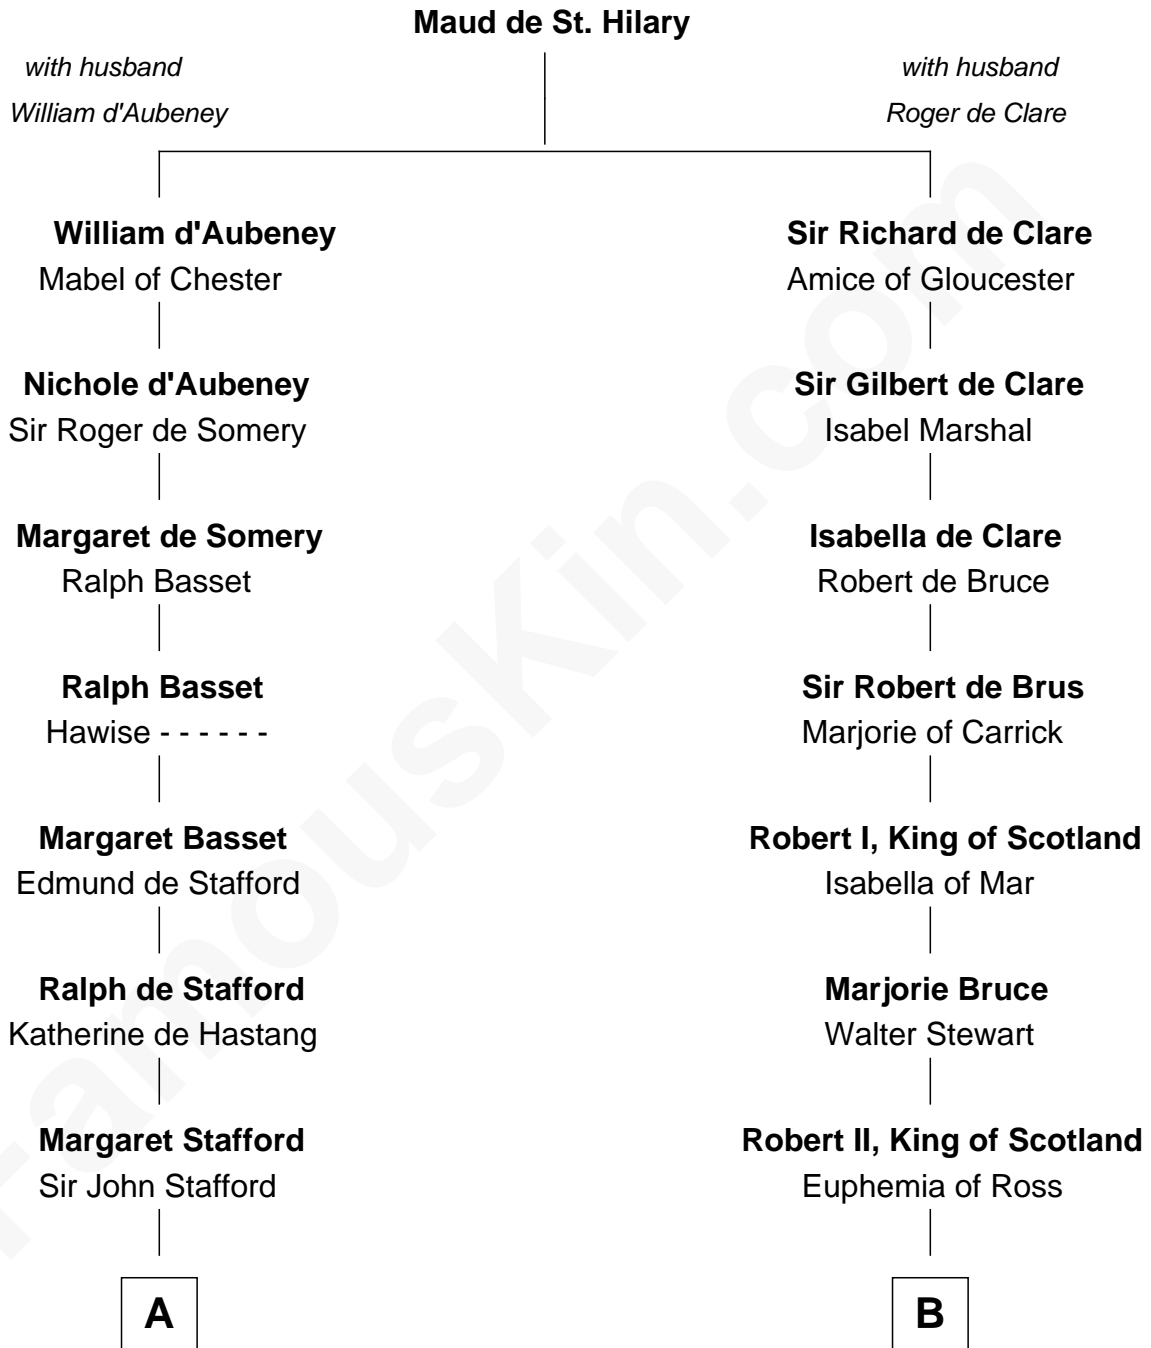

## Relationship Chart of

### Samuel Ward King

15th Governor of Rhode Island

20th cousin 1 time removed of

### General Hugh Mercer

American Revolution

**C**

**Samuel Greene**

Mary Gorton

**Samuel Greene**  
Sarah Coggeshall

**Mercy Green**  
John Walton

**Welthian Walton**  
William Borden King

**Samuel Ward King**  
*15th Governor of Rhode Island*

**D**

**Lilias Row**  
John Mercer

**Thomas Mercer**  
Isabel Smith

**William Mercer**  
Anne Munro

**General Hugh Mercer**  
*American Revolution*