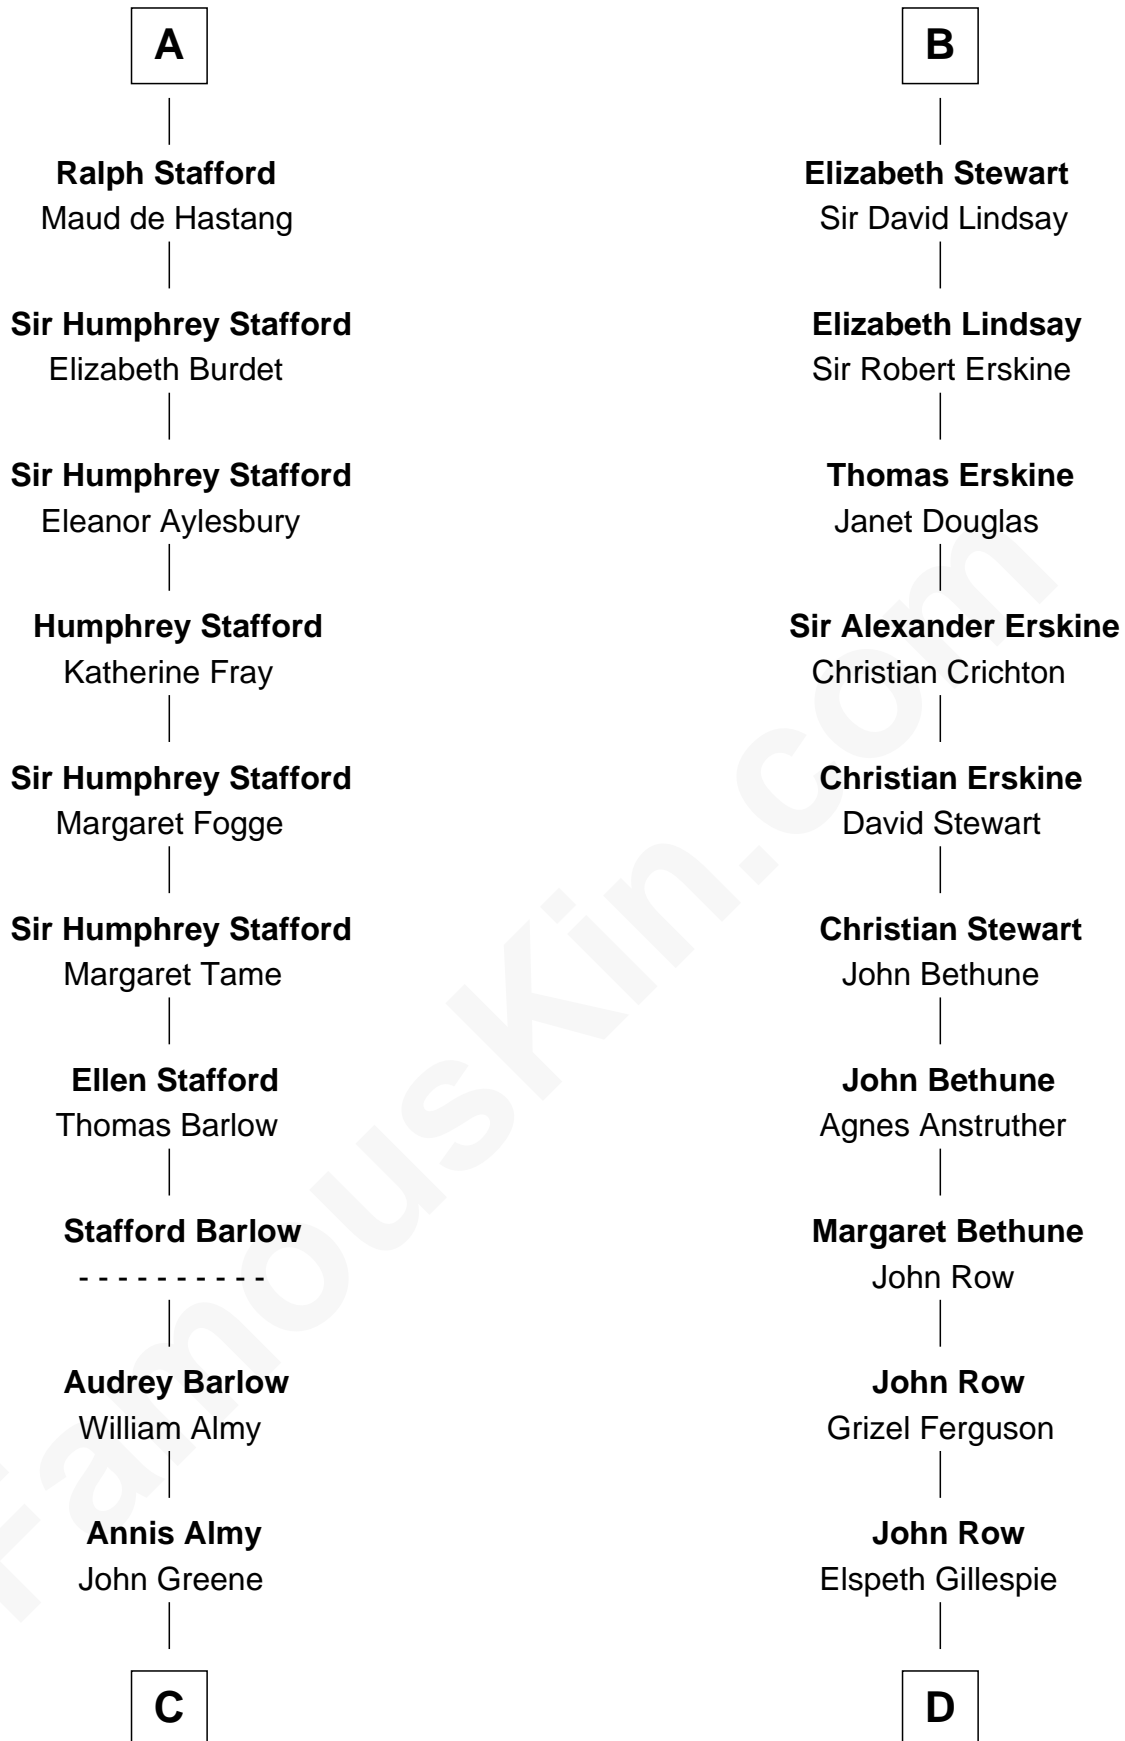

## Relationship Chart of

### Samuel Ward King

15th Governor of Rhode Island

20th cousin 1 time removed of

### General Hugh Mercer

American Revolution

**C**

**Samuel Greene**

Mary Gorton

**Samuel Greene**  
Sarah Coggeshall

**Mercy Green**  
John Walton

**Welthian Walton**  
William Borden King

**Samuel Ward King**  
*15th Governor of Rhode Island*

**D**

**Lilias Row**  
John Mercer

**Thomas Mercer**  
Isabel Smith

**William Mercer**  
Anne Munro

**General Hugh Mercer**  
*American Revolution*