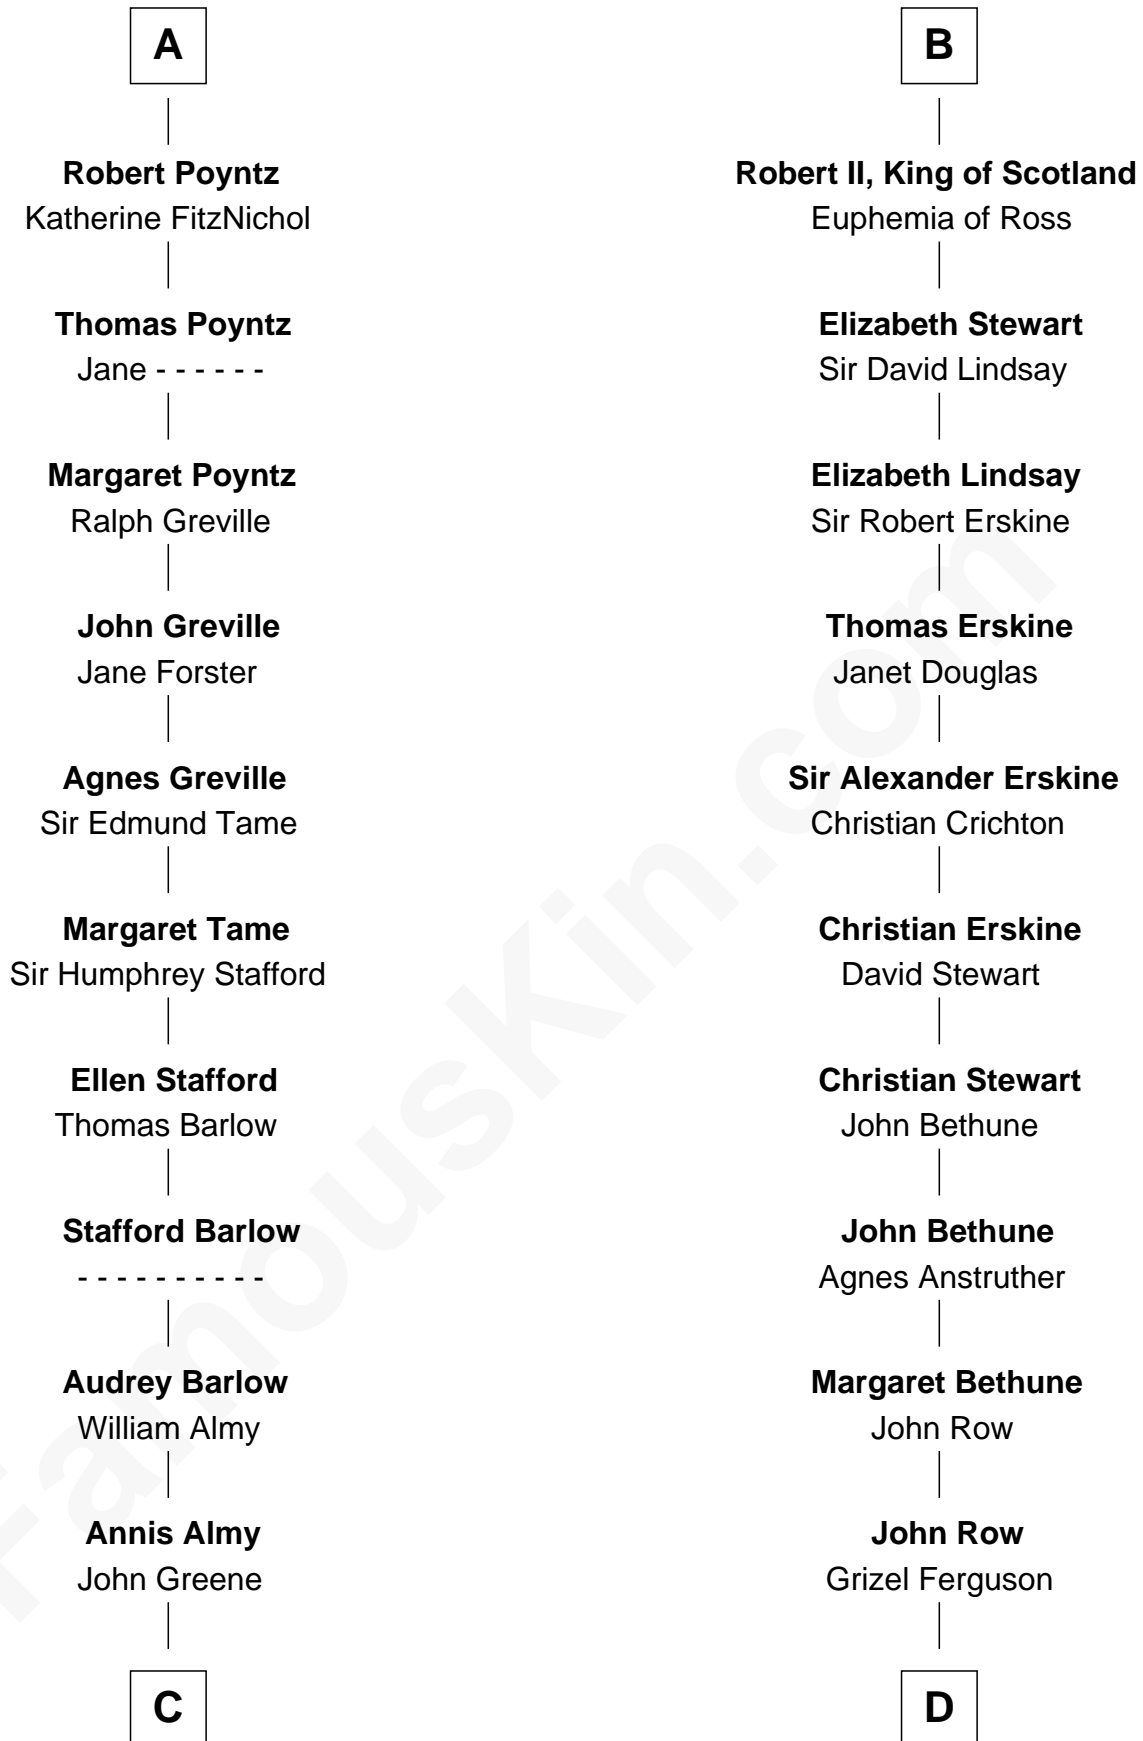

FamousKin.com

Relationship Chart of

Samuel Ward King

15th Governor of Rhode Island

21st cousin of

General Hugh Mercer

American Revolution

C

Samuel Greene

Mary Gorton

Samuel Greene
Sarah Coggeshall

Mercy Green
John Walton

Welthian Walton
William Borden King

Samuel Ward King
15th Governor of Rhode Island

D

John Row
Elspeth Gillespie

Lilias Row
John Mercer

Thomas Mercer
Isabel Smith

William Mercer
Anne Munro

General Hugh Mercer
American Revolution