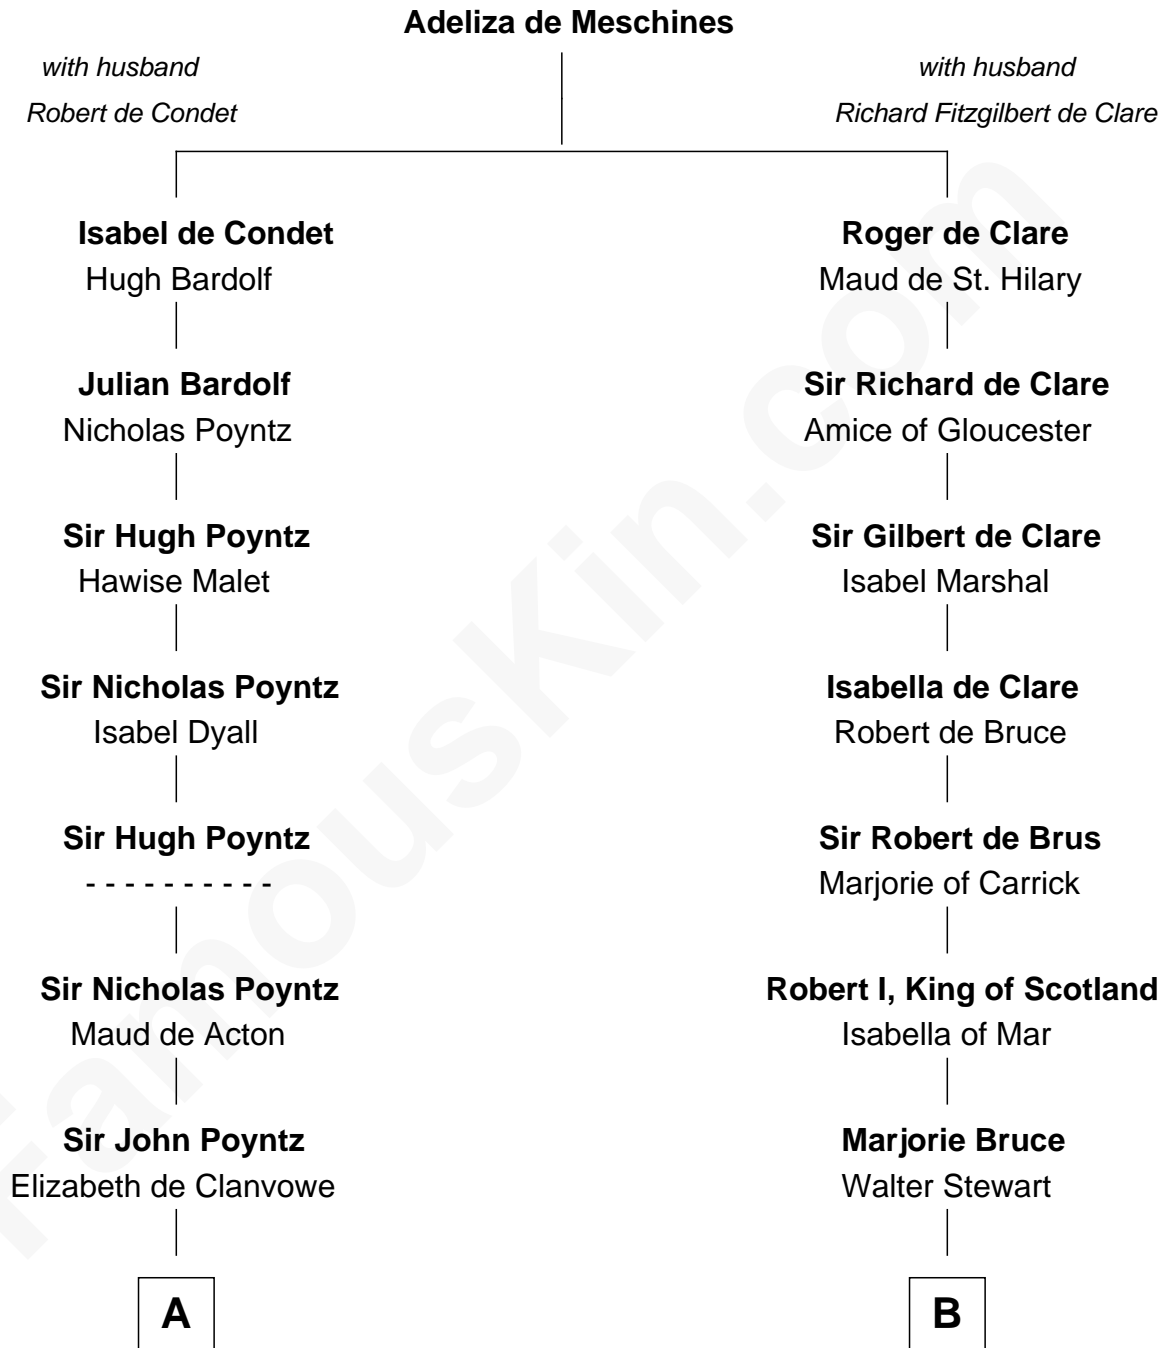

FamousKin.com

Relationship Chart of

Samuel Ward King

15th Governor of Rhode Island

21st cousin of

General Hugh Mercer

American Revolution

C

Samuel Greene

Mary Gorton

Samuel Greene
Sarah Coggeshall

Mercy Green
John Walton

Welthian Walton
William Borden King

Samuel Ward King
15th Governor of Rhode Island

D

John Row
Elspeth Gillespie

Lilias Row
John Mercer

Thomas Mercer
Isabel Smith

William Mercer
Anne Munro

General Hugh Mercer
American Revolution