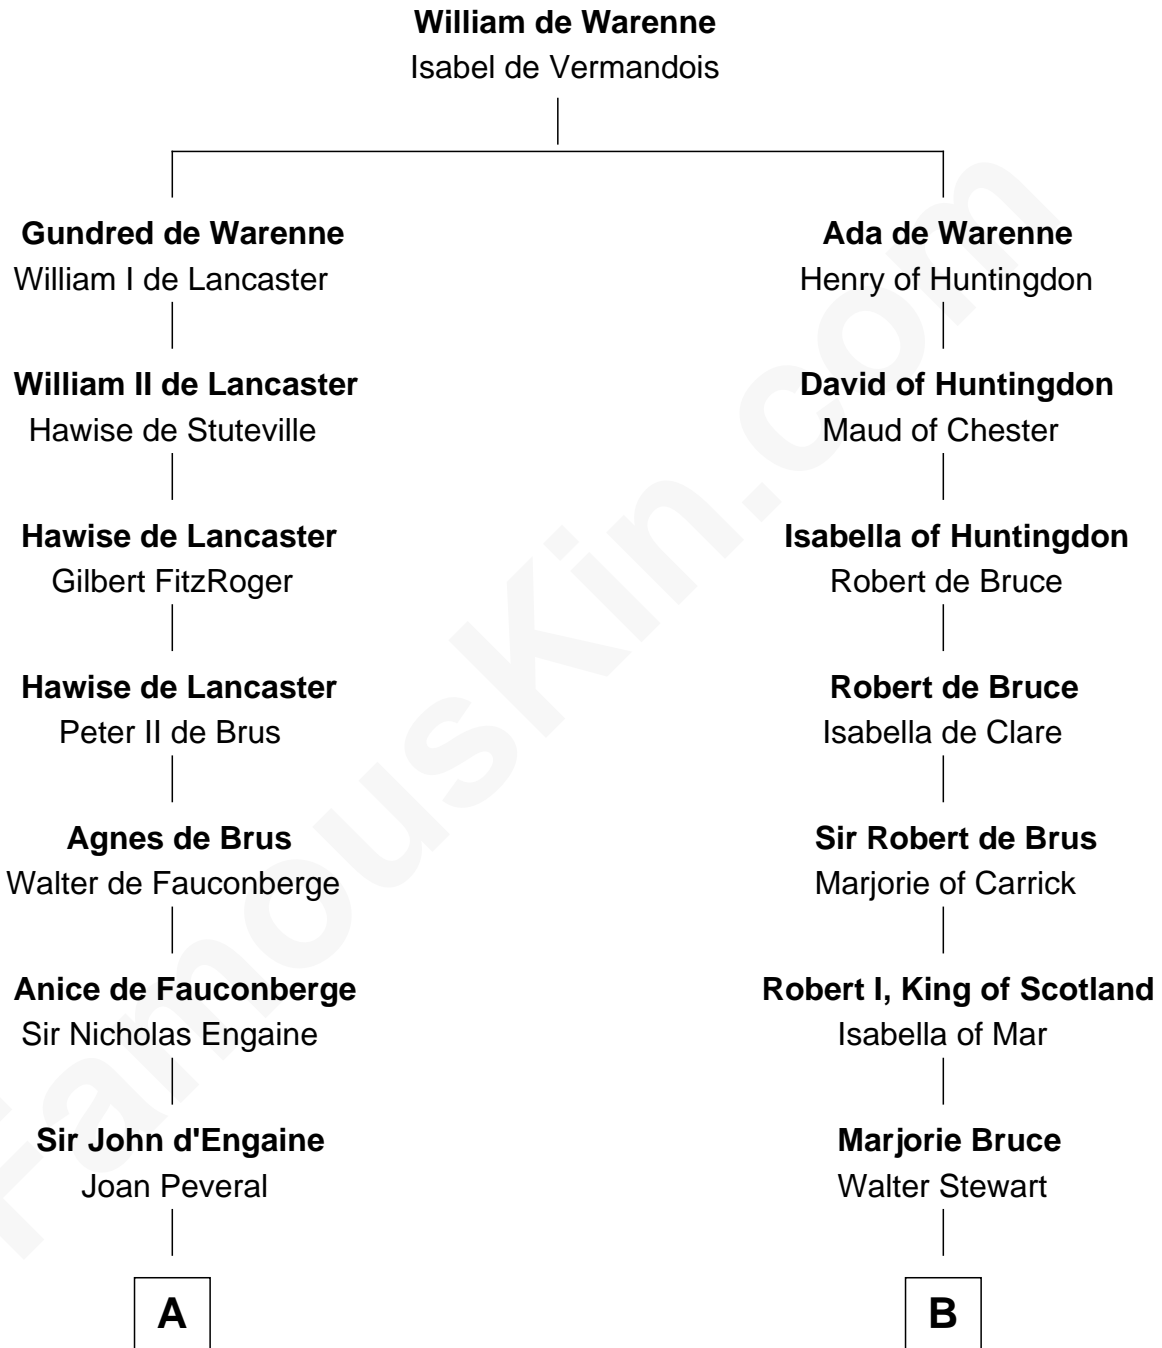

FamousKin.com

Relationship Chart of

Samuel Ward King

15th Governor of Rhode Island

21st cousin of

General Hugh Mercer

American Revolution

C

Samuel Greene

Mary Gorton

Samuel Greene
Sarah Coggeshall

Mercy Green
John Walton

Welthian Walton
William Borden King

Samuel Ward King
15th Governor of Rhode Island

D

John Row
Elspeth Gillespie

Lilias Row
John Mercer

Thomas Mercer
Isabel Smith

William Mercer
Anne Munro

General Hugh Mercer
American Revolution