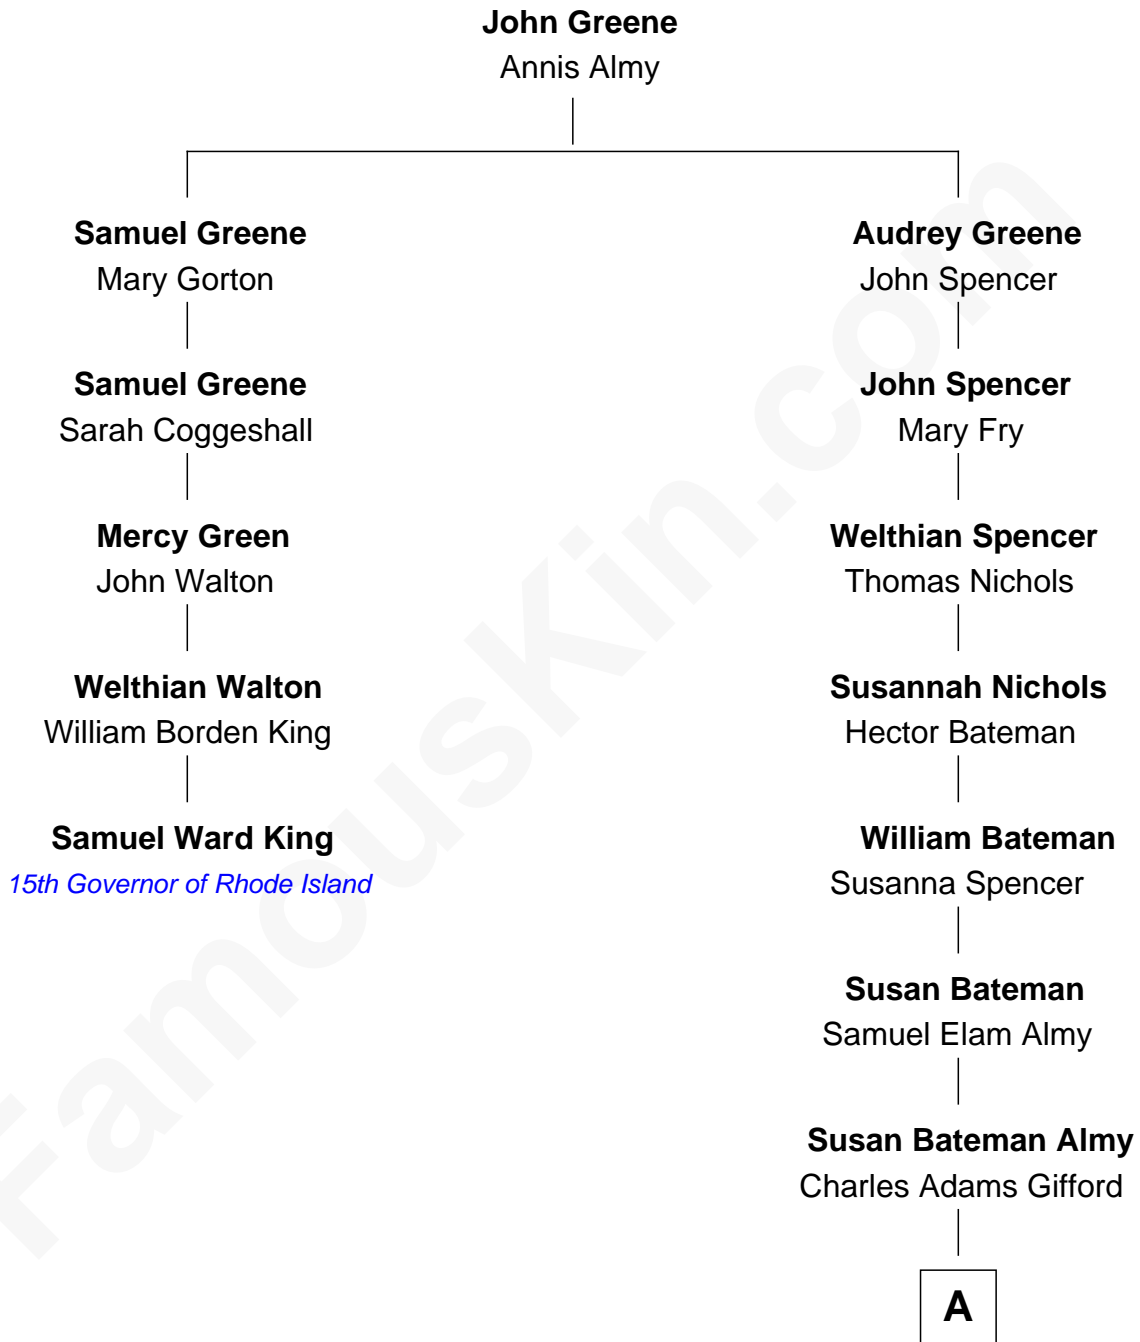

FamousKin.com

Relationship Chart of

Samuel Ward King

15th Governor of Rhode Island

4th cousin 5 times removed of

Marilyn Monroe

Actress, Model, and Singer

A

—
Frederick Almy Gifford
Elizabeth Easton Tennant

—
Charles Stanley Gifford
Gladys Pearl Monroe

—
Marilyn Monroe
Actress, Model, and Singer

FamousKin.com