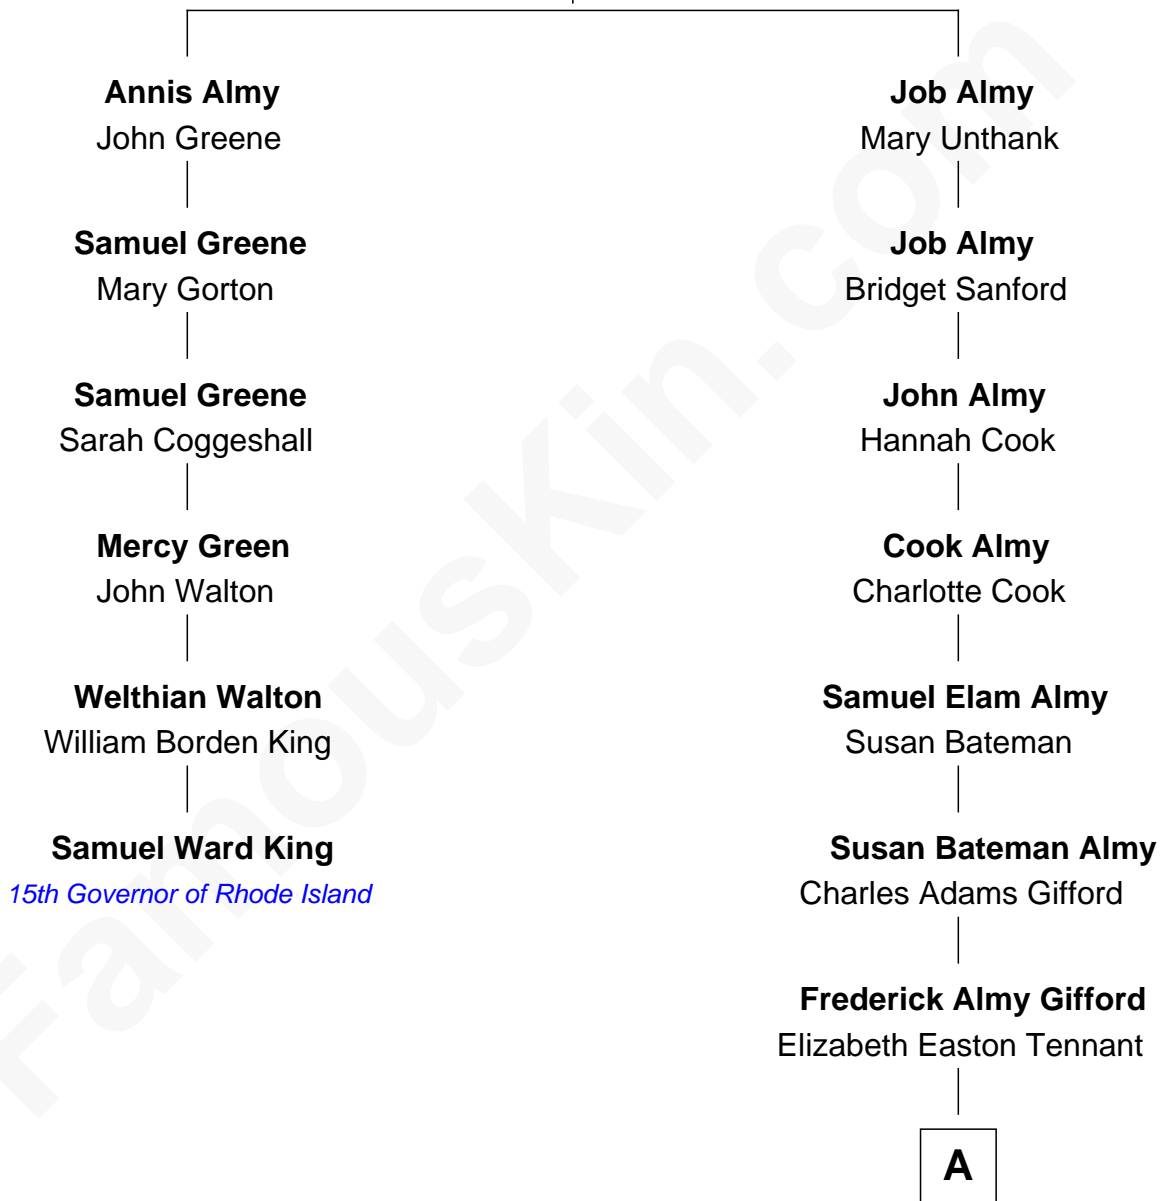

## Relationship Chart of

### Samuel Ward King

*15th Governor of Rhode Island*

5th cousin 3 times removed of

### Marilyn Monroe

*Actress, Model, and Singer*

**William Almy**  
Audrey Barlow

A

Charles Stanley Gifford

Gladys Pearl Monroe

**Marilyn Monroe**

*Actress, Model, and Singer*