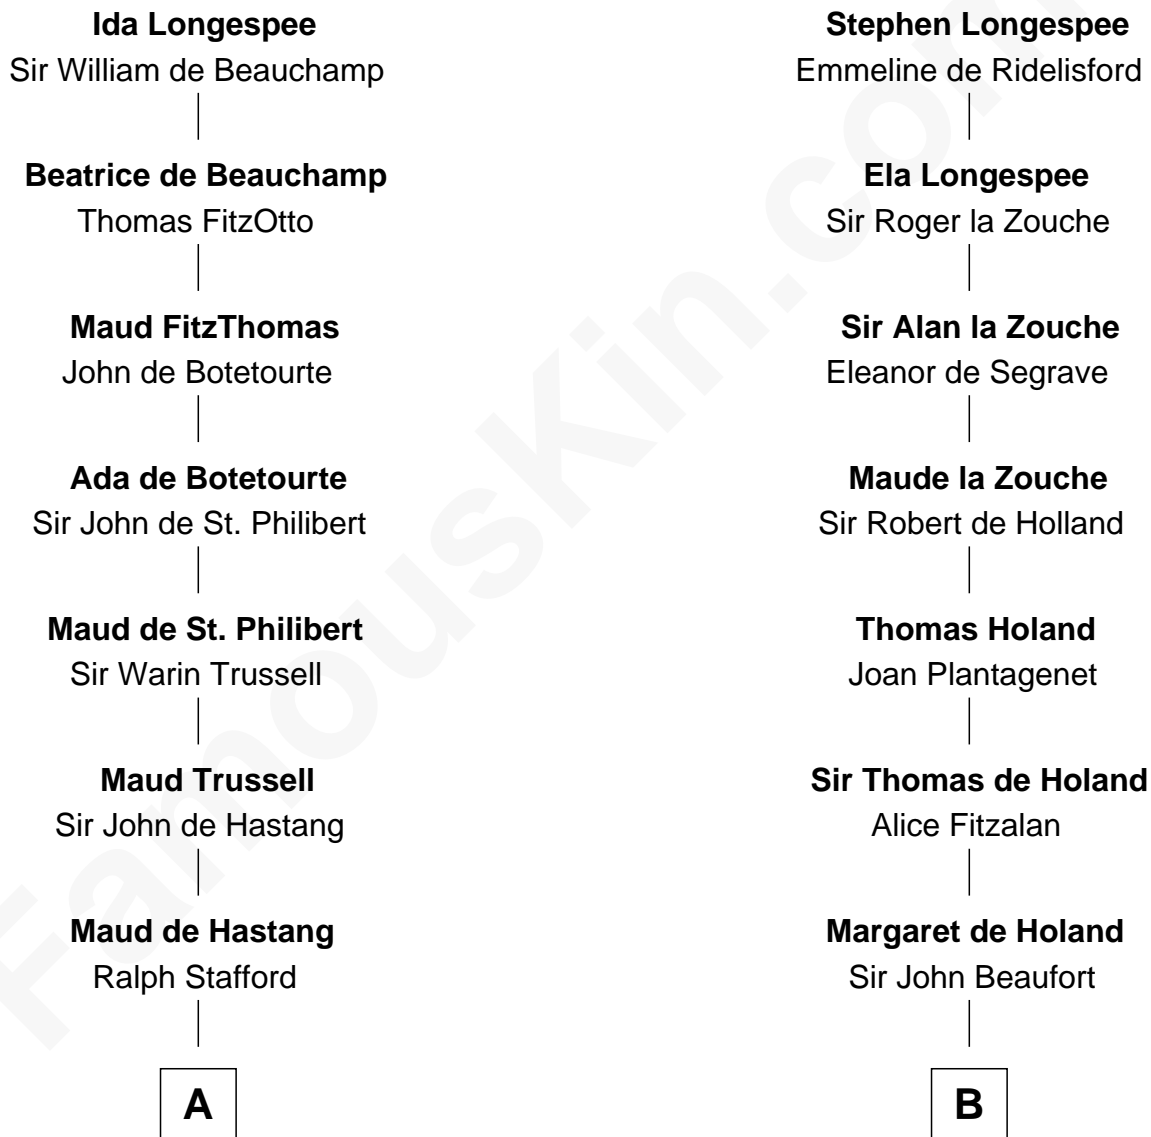

FamousKin.com

Relationship Chart of

Samuel Ward King

15th Governor of Rhode Island

20th cousin of

Noel Coward

Playwright, Actor, and Songwriter

Sir William Longespee

Ela of Salisbury

C

Samuel Greene
Sarah Coggeshall

Mercy Green
John Walton

Welthian Walton
William Borden King

Samuel Ward King
15th Governor of Rhode Island

D

Henry Veitch
Margaret Harrison