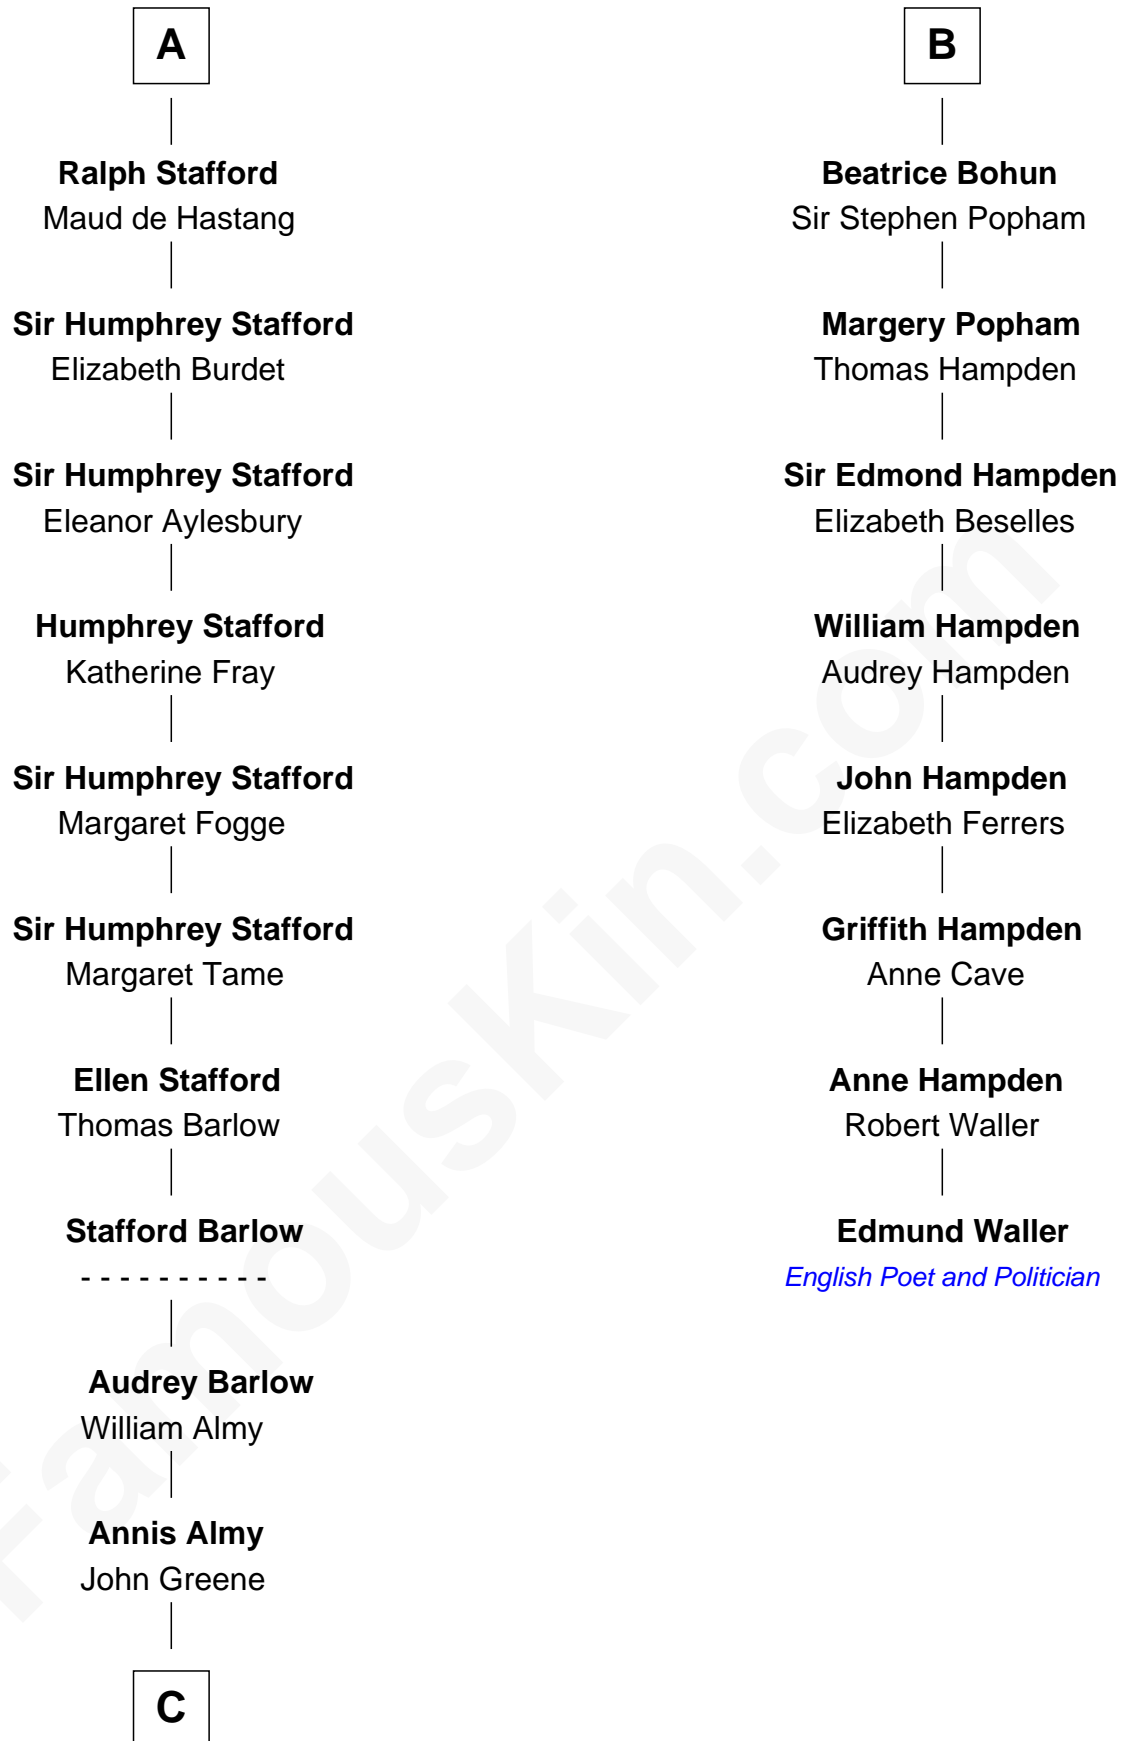

FamousKin.com
Relationship Chart of
Samuel Ward King

15th Governor of Rhode Island

14th cousin 7 times removed of

Edmund Waller

English Poet and Politician

Bertrade de Montfort

Hugh de Kevelioc

C

—
Samuel Greene

Mary Gorton

—
Samuel Greene
Sarah Coggeshall

—
Mercy Green
John Walton

—
Welthian Walton
William Borden King

—
Samuel Ward King
15th Governor of Rhode Island

FamousKin.com