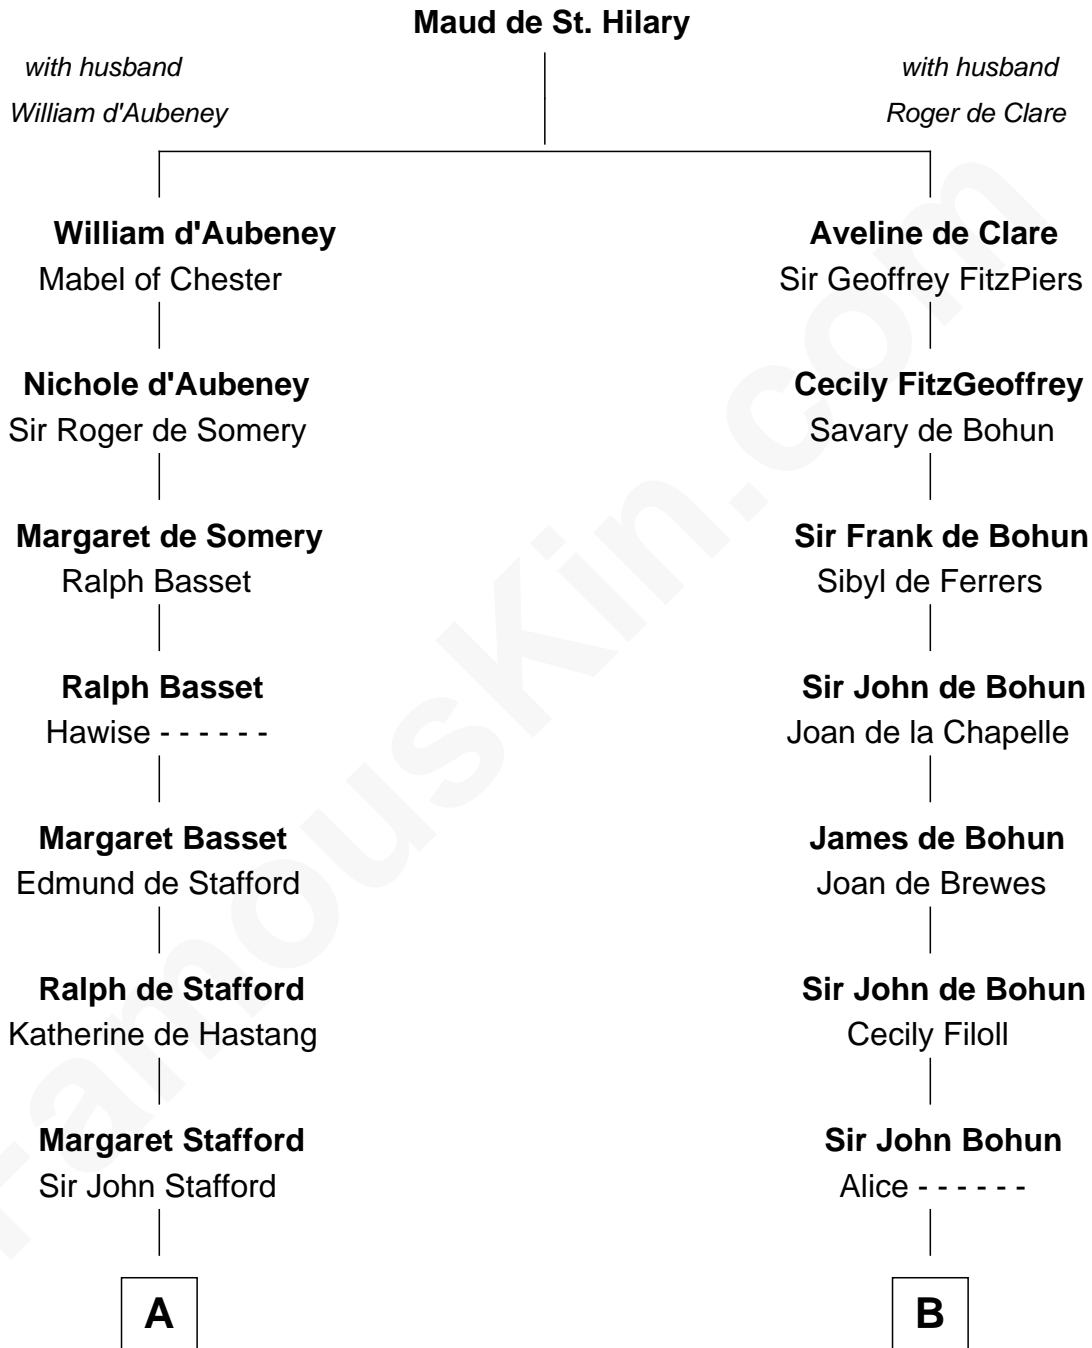

FamousKin.com

Relationship Chart of

Samuel Ward King

15th Governor of Rhode Island

14th cousin 7 times removed of

Edmund Waller

English Poet and Politician

C

—
Samuel Greene

Mary Gorton

—
Samuel Greene
Sarah Coggeshall

—
Mercy Green
John Walton

—
Welthian Walton
William Borden King

—
Samuel Ward King
15th Governor of Rhode Island

FamousKin.com