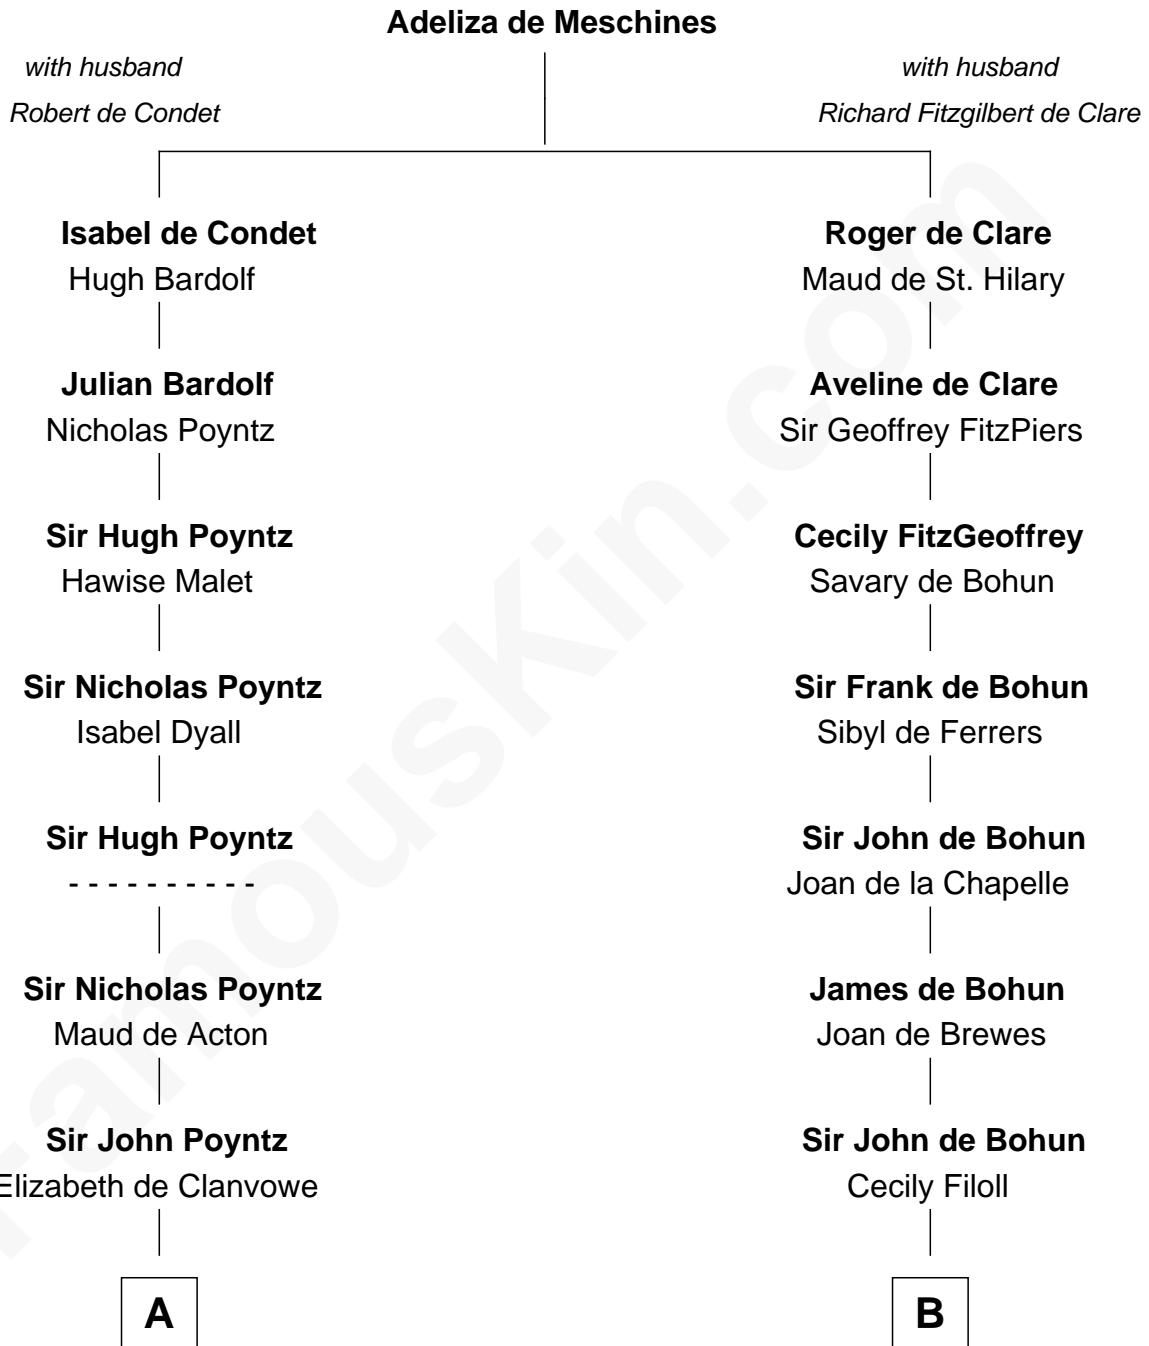

FamousKin.com

Relationship Chart of

Samuel Ward King

15th Governor of Rhode Island

15th cousin 6 times removed of

Edmund Waller

English Poet and Politician

C

—
Samuel Greene

Mary Gorton

—
Samuel Greene
Sarah Coggeshall

—
Mercy Green
John Walton

—
Welthian Walton
William Borden King

—
Samuel Ward King
15th Governor of Rhode Island

FamousKin.com