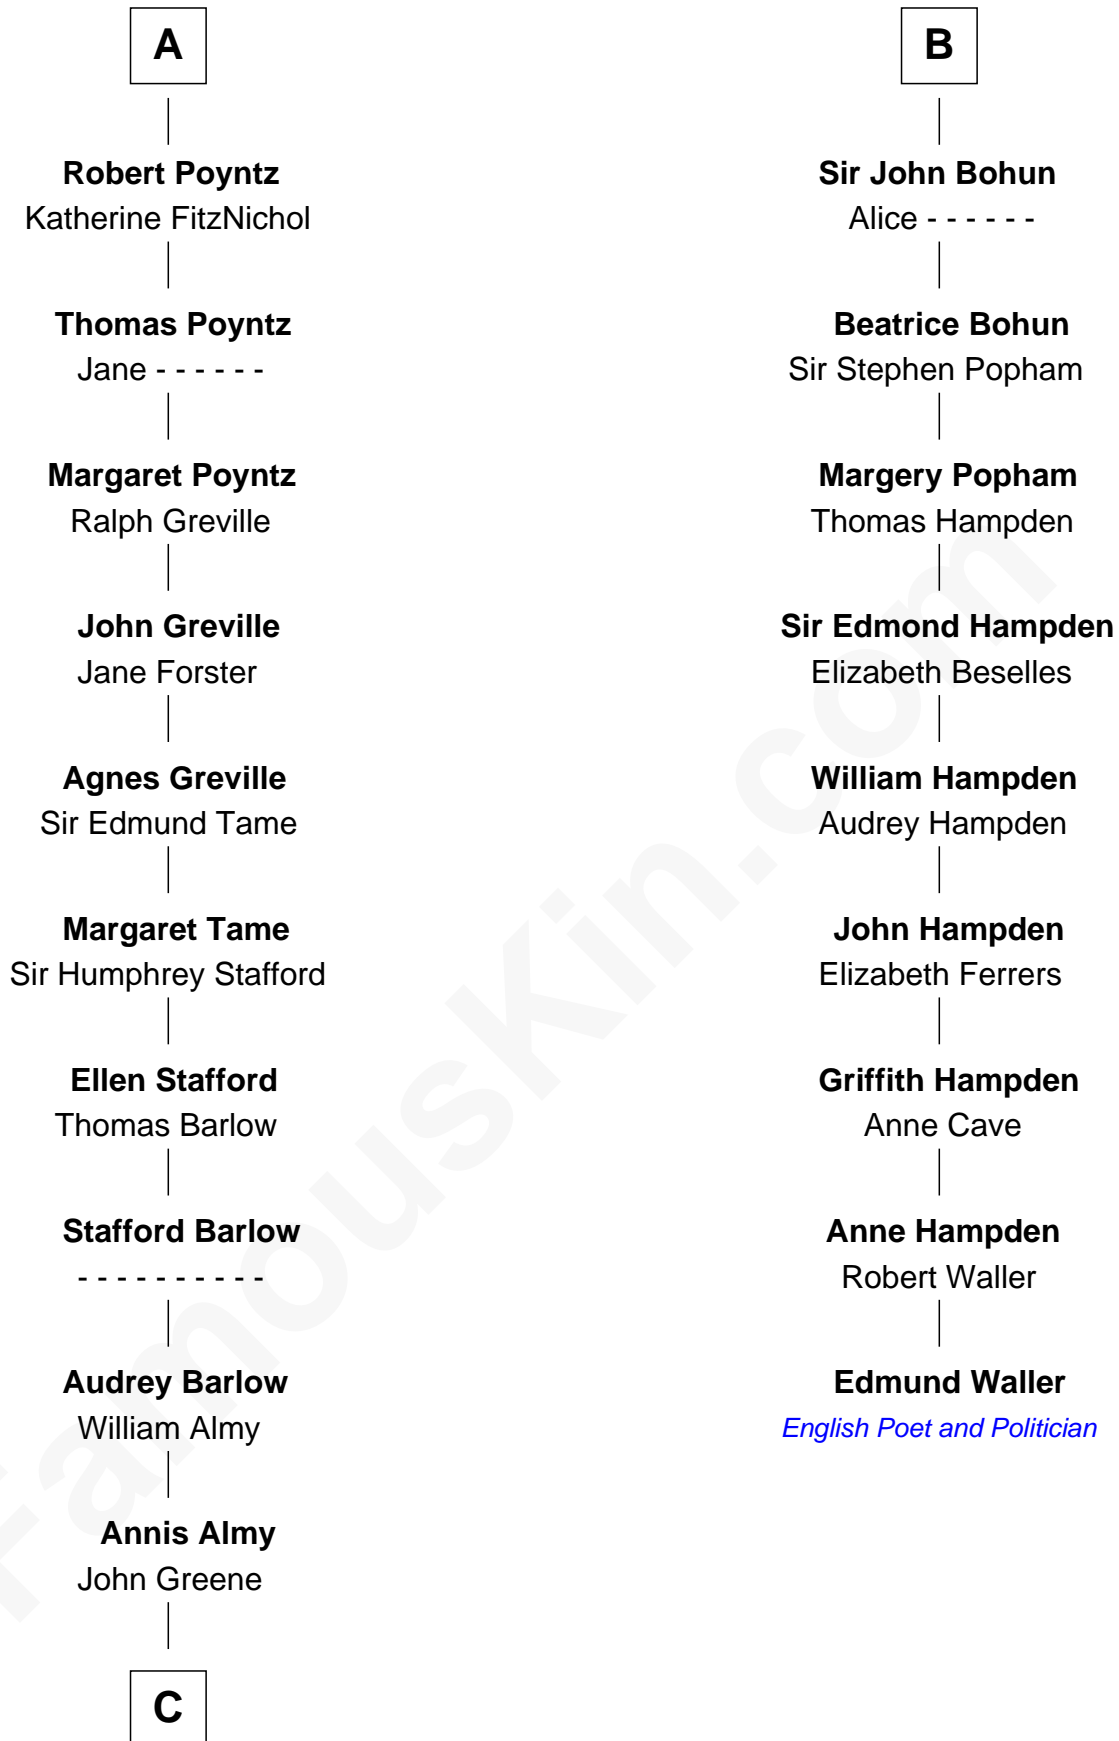

FamousKin.com

Relationship Chart of

Samuel Ward King

15th Governor of Rhode Island

15th cousin 6 times removed of

Edmund Waller

English Poet and Politician

C

—
Samuel Greene

Mary Gorton

—
Samuel Greene
Sarah Coggeshall

—
Mercy Green
John Walton

—
Welthian Walton
William Borden King

—
Samuel Ward King
15th Governor of Rhode Island

FamousKin.com