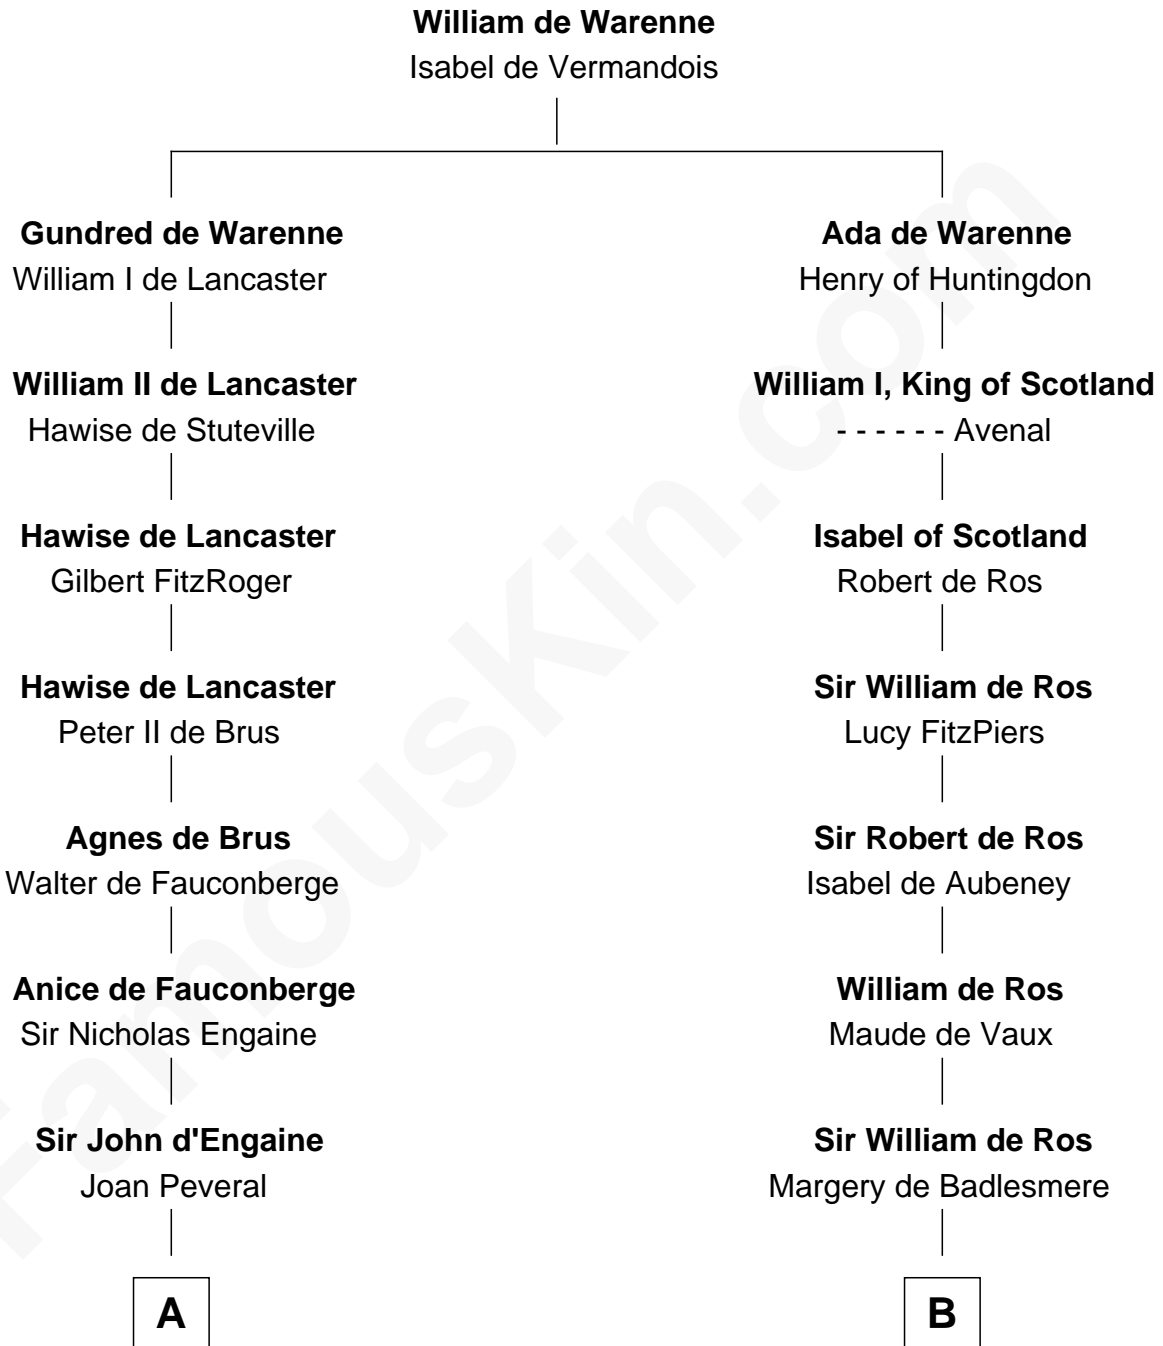

## Relationship Chart of

### Samuel Ward King

15th Governor of Rhode Island

16th cousin 5 times removed of

**Edmund Waller**

English Poet and Politician

**C**

—  
**Samuel Greene**

Mary Gorton

—  
**Samuel Greene**  
Sarah Coggeshall

—  
**Mercy Green**  
John Walton

—  
**Welthian Walton**  
William Borden King

—  
**Samuel Ward King**  
*15th Governor of Rhode Island*

FamousKin.com