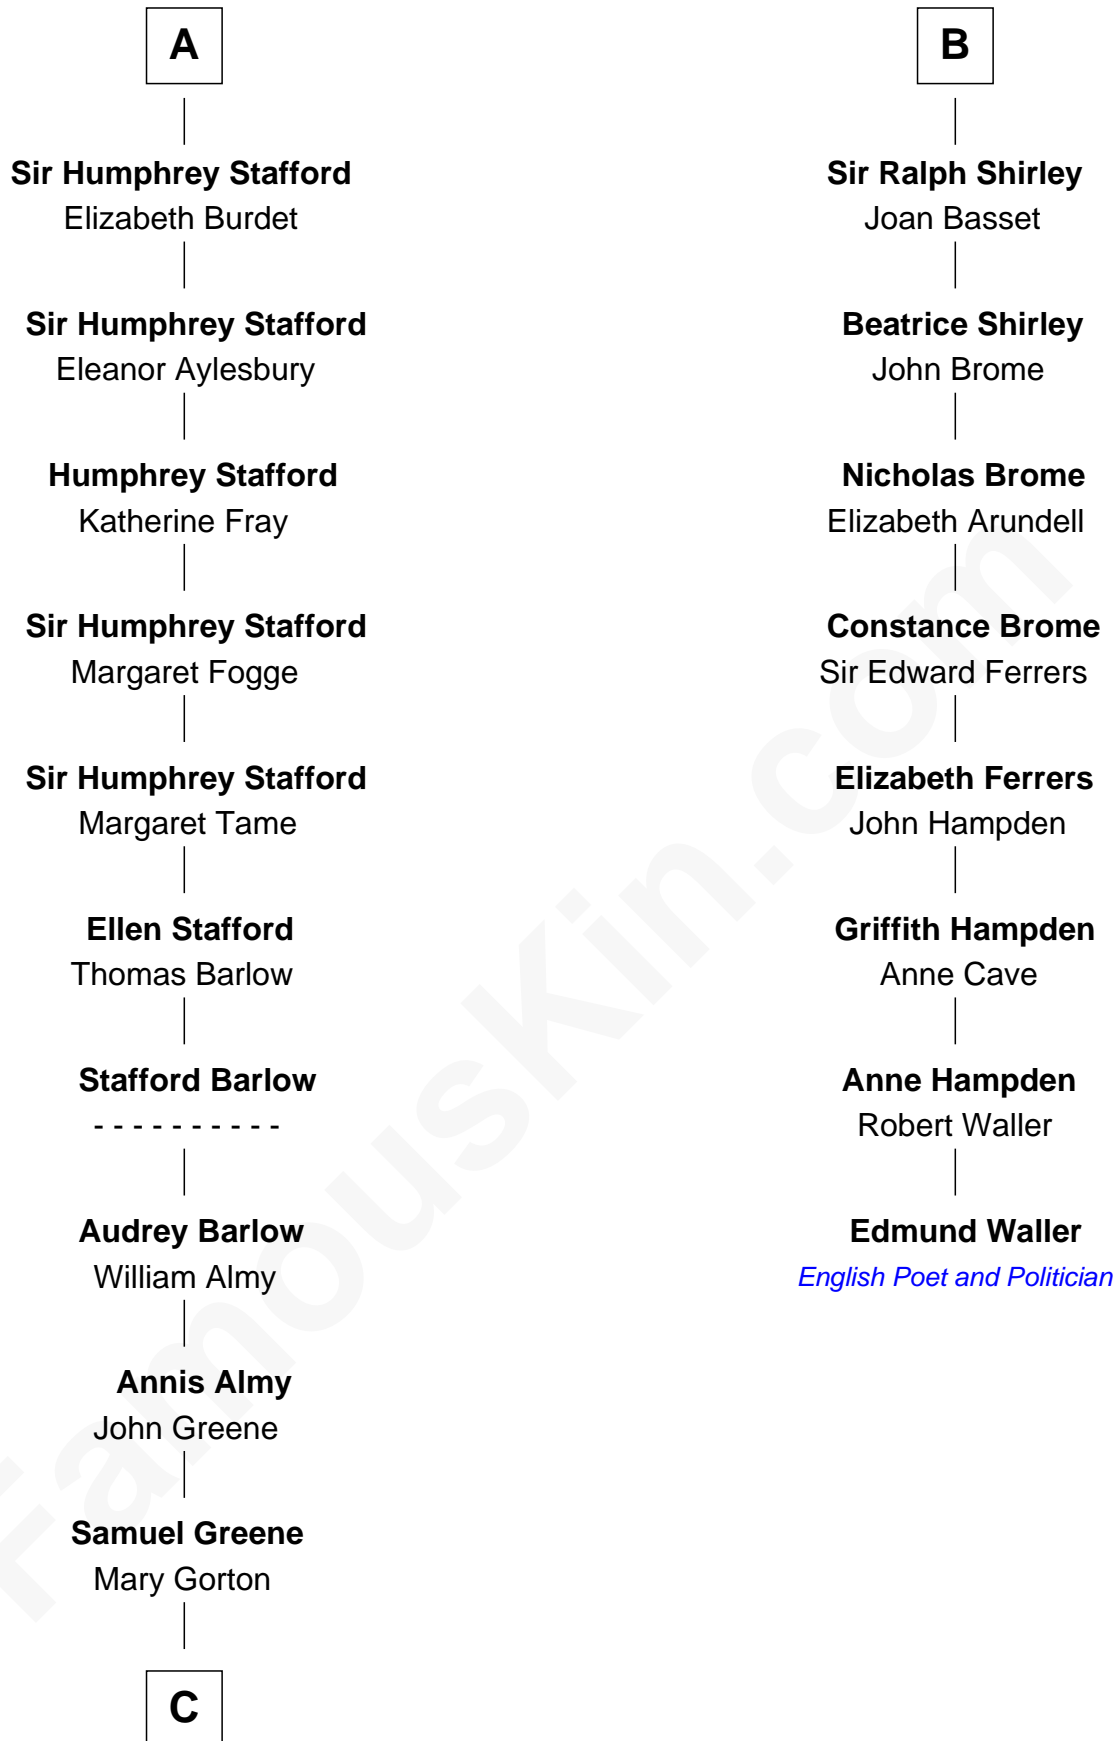

## Relationship Chart of

### Samuel Ward King

15th Governor of Rhode Island

14th cousin 6 times removed of

**Edmund Waller**

English Poet and Politician

**C**

—  
**Samuel Greene**  
Sarah Coggeshall

—  
**Mercy Green**  
John Walton

—  
**Welthian Walton**  
William Borden King

—  
**Samuel Ward King**  
*15th Governor of Rhode Island*

FamousKin.com